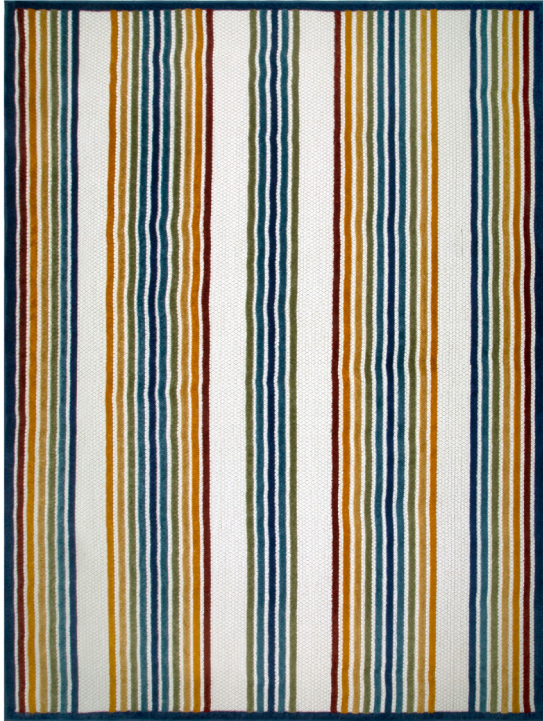

Blithe Indoor/Outdoor Area Rug 7'10" x 10'
Multicolor

0.2" Thick

SPECIFICATIONS

MATERIAL:	Polypropylene	CONSTRUCTION:	Machine Made
BACKING MATERIAL:	Polypropylene	CONSTRUCTION TECHNIQUE:	Power Loom
INDOOR/OUTDOOR:	Indoor/Outdoor Use	REMOVABLE BACKING:	No
SHAPE:	Rectangle	NON-SLIP BACKING:	No
COLOR:	Multicolor	WATER RESISTANT:	Yes
ASSEMBLED DIMENSIONS:	0.2" H x 7'10" W x 10' L	SAFE FOR HEATED FLOORS:	No
ASSEMBLED WEIGHT:	19.37 lbs.	FLAME RETARDANT:	No
PILE HEIGHT:	0.2"	ANTI-MICROBIAL:	No
PILE HEIGHT VARIATION:	Yes		
RUG FRINGE OR TASSLE:	No		
MACHINE WASHABLE:	No		
RUG PAD RECOMMENDED:	Yes		