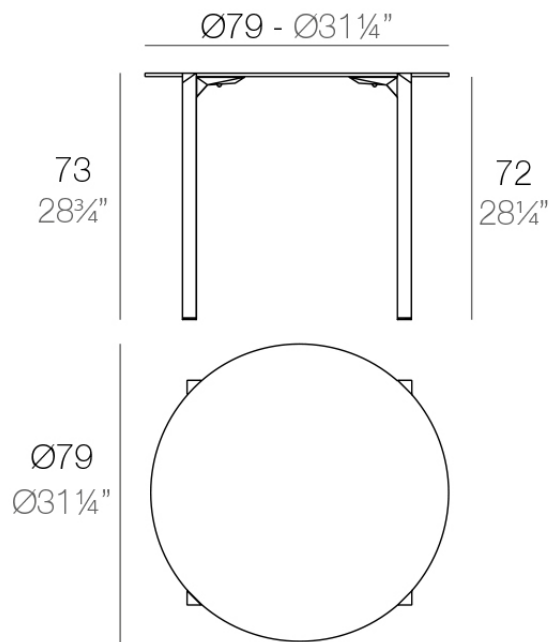

Products / Dining Tables / Quartz Dining Table ø79

Quartz dining table ø79

by Ramón Esteve

The Quartz chairs and table collection, designed by Ramón Esteve for Vondom, is characterized by its **orthogonal geometry and triangular shaped profiles**. Due to the line of one of its vertexes this piece appears extremely light.

Info

Description

Weight: 9.7 Kg

QUARTZ Mesa $\text{Ø}79$
QUARTZ Table $\text{Ø}31\frac{1}{4}"$

Finishes

finishes

BASIC PP
Ref. 54218

white