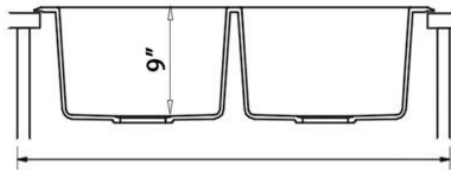

NOMINAL DIMENSIONS

Exterior: 33" (wide) x 22" (front-to-back)

Interior Bowl: 14" x 16-1/2" (left), 14" x 16-1/2" (right)

Bowl Depth: 9"

Minimum Cabinet Size: 36" wide

Drain Hole Size: 3 1/2"

Installation Type:
Topmount

Inside Corners:
Rounded

Drain Location:
Rear Center

RUVATI USA

www.ruvati.com

Phone: 1.855.478.8284
Email: support@ruvati.com

OPTIONAL ACCESSORIES (SOLD SEPARATELY)

Deep Basket
Disposal Flange
[RVA1049ST/BL/GG]

Deep Basket
Disposal Flange/Stopper
[RVA1052ST/BL/GG]

Drain Cover
[RVA1034]

DIMENSIONS

MINIMUM BASE CABINET: 36"

cUPC certified by IAPMO
to meet US and Canada
plumbing standards.

**SCAN TO REGISTER
YOUR WARRANTY**