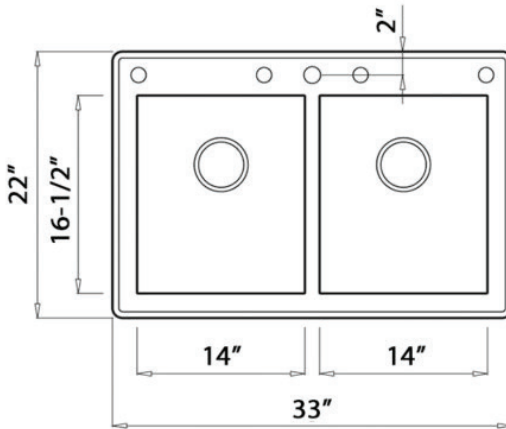

NOMINAL DIMENSIONS

Exterior: 33" (wide) x 22" (front-to-back)

Interior Bowl: 14" x 16-1/2" (left), 14" x 16-1/2" (right)

Bowl Depth: 9"

Minimum Cabinet Size: 36" wide

Drain Hole Size: 3 1/2"

Installation Type:
Topmount

Inside Corners:
Rounded

Drain Location:
Rear Center

RUVATI USA

www.ruvati.com

Phone: 1.855.478.8284
Email: support@ruvati.com

OPTIONAL ACCESSORIES (SOLD SEPARATELY)

Deep Basket
Disposal Flange
[RVA1049ST/BL/GG]

Deep Basket
Disposal Flange/Stopper
[RVA1052ST/BL/GG]

Drain Cover
[RVA1034]

DIMENSIONS

MINIMUM BASE CABINET: 36"

cUPC certified by IAPMO
to meet US and Canada
plumbing standards.

**SCAN TO REGISTER
YOUR WARRANTY**