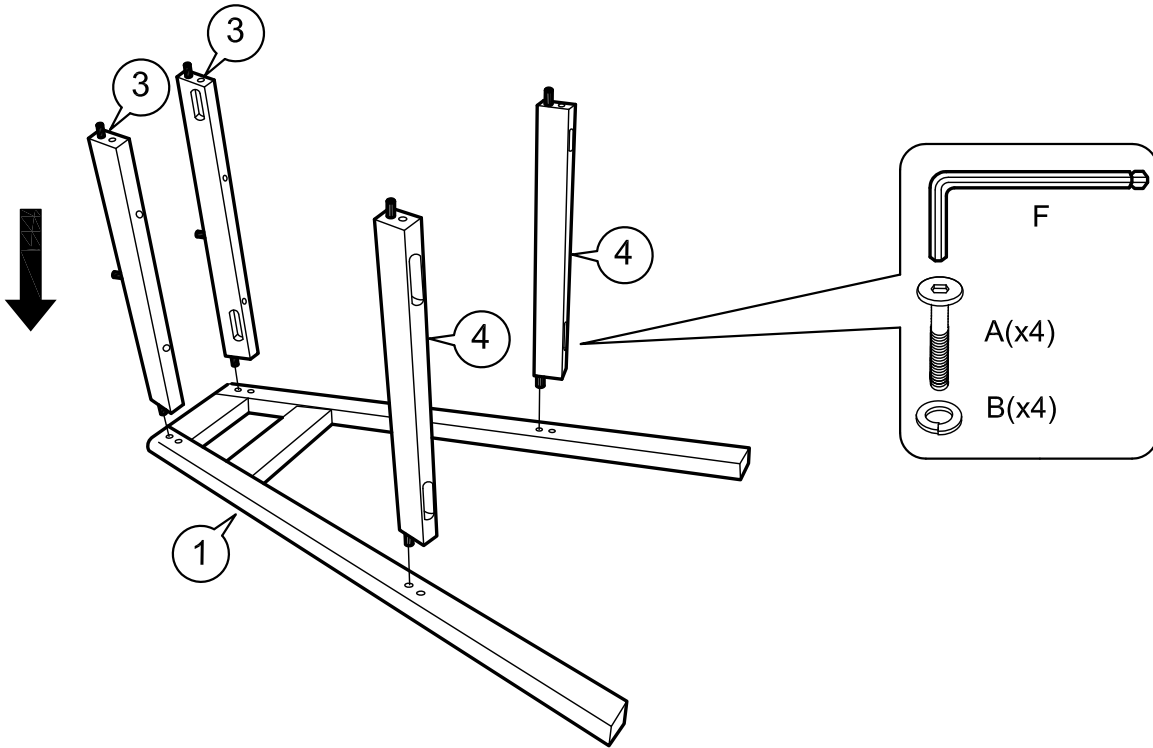

**ASSEMBLY
INSTRUCTIONS**

W69165658
1+2 MORRIS PUB TABLE & SKYLER PUB STOOL

Not Provided

Part List :

Hardware List

<p>A M6 x 50mm = 16</p> 	<p>C M8 x 30mm = 20</p> 	<p>E M4 x 32mm = 8</p> 	<p>G Wood Knob = 2 50 x 18 x 18</p> 
<p>B 5/16" = 16</p> 	<p>D = 8</p> 	<p>F M4 x 100mm = 1</p> 	

1

(x2)

2

(x2)

3

(x2)

4

(x2)