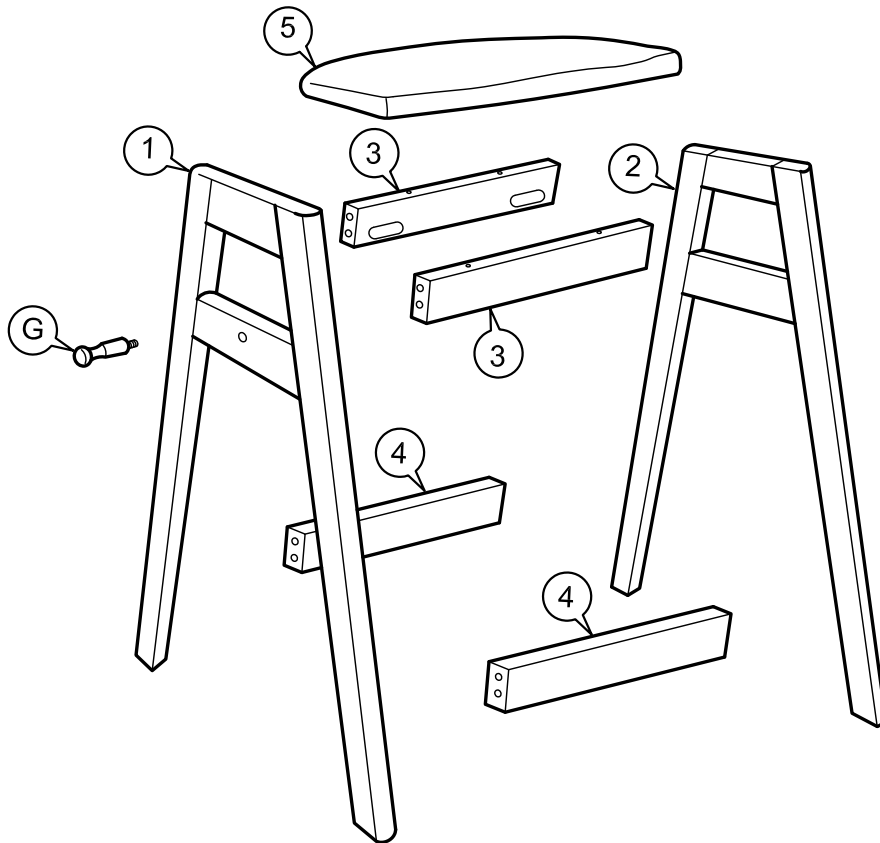

**ASSEMBLY
INSTRUCTIONS**

W69165658
1+2 MORRIS PUB TABLE & SKYLER PUB STOOL

Not Provided

Part List :

Hardware List

<p>A M6 x 50mm = 16</p> 	<p>C M8 x 30mm = 20</p> 	<p>E M4 x 32mm = 8</p> 	<p>G Wood Knob = 2 50 x 18 x 18</p> 
<p>B 5/16" = 16</p> 	<p>D = 8</p> 	<p>F M4 x 100mm = 1</p> 	