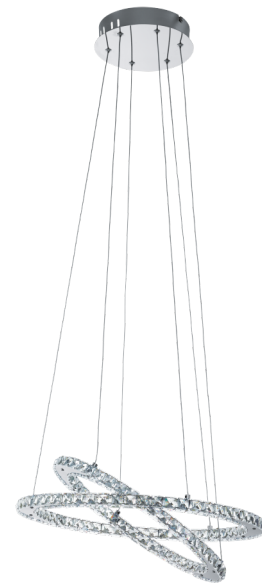

General Information

Type	pendant luminaire
Product segment	Indoor
Theme	sonstige / nicht zuordenbar

Dimensions

Article Height (in mm)	1200
Article Diameter (in mm)	550
Net Weight	5.4 Kilogram

Material & Colour

Enclosure Material	steel
Enclosure Colour	chrome
Glass/Shade Material	crystal
Glass/Shade Colour	clear

Functionality

Switch Type	without switch
Function	LED not replaceable
Battery	No

Technical Information

Protection Degree	IP20
Protection Class	2
Mains Voltage	220-240V,50/60Hz