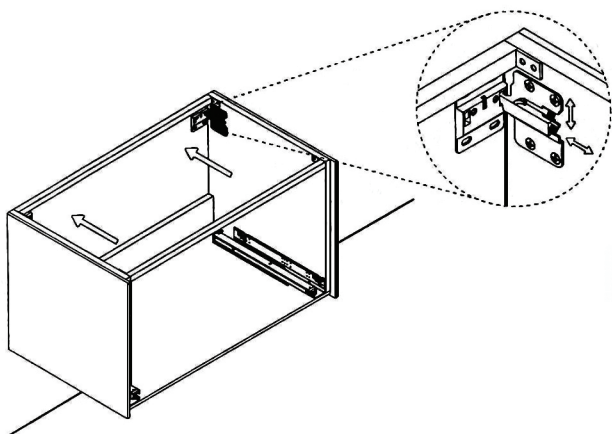

MILLA

Model: Milla Single

Category: Vanity

Material: Wood + Murano Glass

Dimensions: 32"(L) x 19"(W) x 18.1"(H)

Description: Luxury Murano glass drop-in bathroom vanity in gold leaf finish

\*Numbers are in inches

# SCHEDA MONTAGGIO ASSEMBLY INSTRUCTIONS

Prastra per fissaggio a parete  
Wall-mounting plate

Stop per fissaggio a parete  
Plug for wall-mounting plate

①

Smontaggio Cassetto premendo leve di sgancio  
Disassemble drawer by pressing release clips

②

Fissaggio piastre a parete  
Plate fixing on wall

③

Ancoraggio e registrazione della consolle  
Unit anchoring and adjustment

④

installazione del piano ed inserimento  
del cassetto su guida  
Top board fixing on frame and drawer onto rails