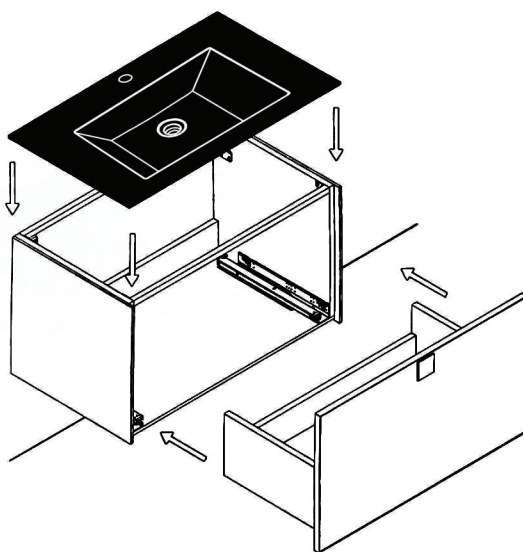

MILLA

Model: Milla Single

Category: Vanity

Material: Wood + Murano Glass

Dimensions: 32"(L) x 19"(W) x 18.1"(H)

Description: Luxury Murano glass drop-in bathroom vanity in gold leaf finish

\*Numbers are in inches

# SCHEDA MONTAGGIO ASSEMBLY INSTRUCTIONS

Prastra per fissaggio a parete  
Wall-mounting plate

Stop per fissaggio a parete  
Plug for wall-mounting plate

①

Smontaggio Cassetto premendo leve di sgancio  
Disassemble drawer by pressing release clips

②

Fissaggio piastre a parete  
Plate fixing on wall

③

Ancoraggio e registrazione della consolle  
Unit anchoring and adjustment

④

installazione del piano ed inserimento  
del cassetto su guida  
Top board fixing on frame and drawer onto rails