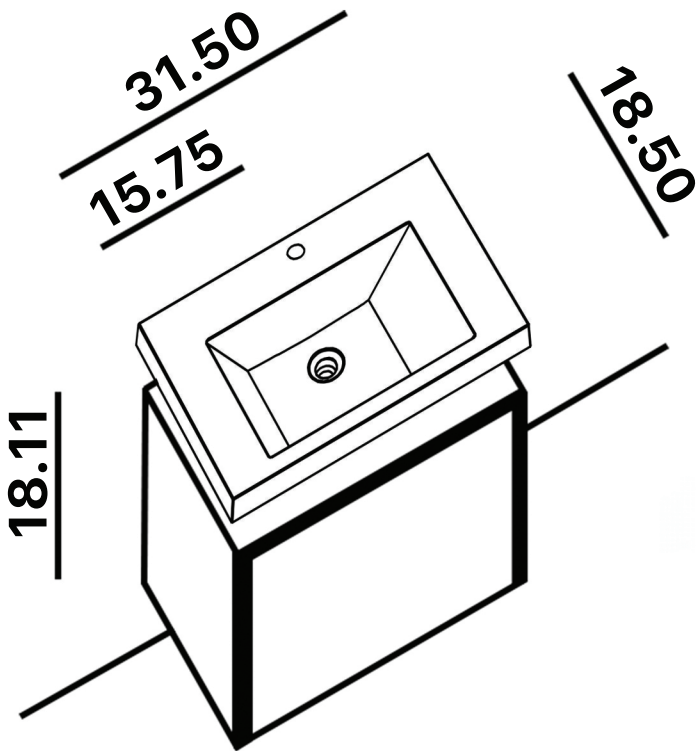

MILLA

Model: Milla Single

Category: Vanity

Material: Wood + Murano Glass

Dimensions: 32"(L) x 19"(W) x 18.1"(H)

Description: Luxury Murano glass drop-in bathroom vanity in gold leaf finish

\*Numbers are in inches

# SCHEDA MONTAGGIO ASSEMBLY INSTRUCTIONS

Prastra per fissaggio a parete  
Wall-mounting plate

Stop per fissaggio a parete  
Plug for wall-mounting plate

①

Smontaggio Cassetto premendo leve di sgancio  
Disassemble drawer by pressing release clips