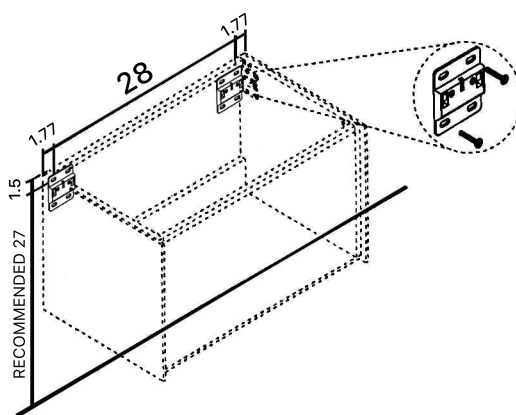

MILLA

Model: Milla Single

Category: Vanity

Material: Wood + Murano Glass

Dimensions: 32"(L) x 19"(W) x 18.1"(H)

Description: Luxury Murano glass drop-in bathroom vanity in gold leaf finish

\*Numbers are in inches

# SCHEDA MONTAGGIO ASSEMBLY INSTRUCTIONS

Prastra per fissaggio a parete  
Wall-mounting plate

Stop per fissaggio a parete  
Plug for wall-mounting plate

①

Smontaggio Cassetto premendo leve di sgancio  
Disassemble drawer by pressing release clips