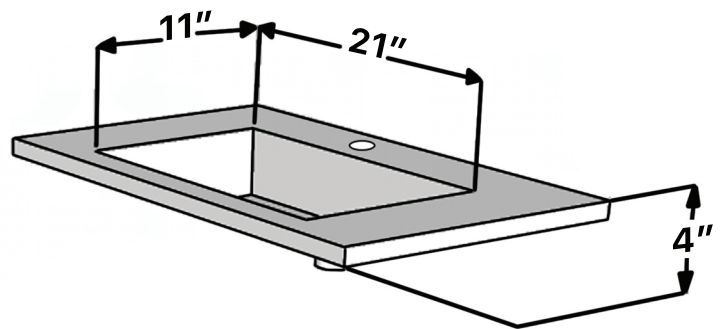

MILLA

Model: Milla Single

Category: Vanity

Material: Wood + Murano Glass

Dimensions: 32"(L) x 19"(W) x 18.1"(H)

Description: Luxury Murano glass drop-in bathroom vanity in gold leaf finish

\*Numbers are in inches

# SCHEDA MONTAGGIO ASSEMBLY INSTRUCTIONS

Prastra per fissaggio a parete  
Wall-mounting plate

Stop per fissaggio a parete  
Plug for wall-mounting plate

①

Smontaggio Cassetto premendo leve di sgancio  
Disassemble drawer by pressing release clips