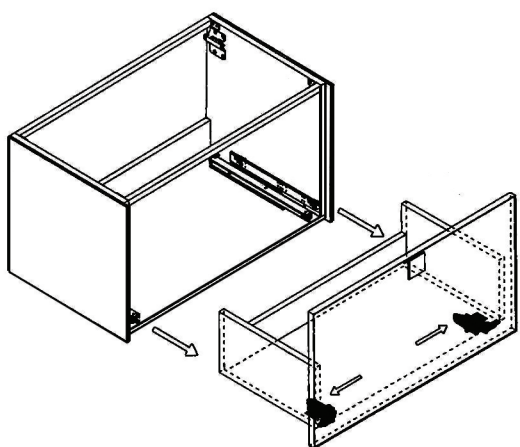

MILLA

Model: Milla Single

Category: Vanity

Material: Wood + Murano Glass

Dimensions: 32"(L) x 19"(W) x 18.1"(H)

Description: Luxury Murano glass drop-in bathroom vanity in gold leaf finish

\*Numbers are in inches

# SCHEDA MONTAGGIO ASSEMBLY INSTRUCTIONS

Prastra per fissaggio a parete  
Wall-mounting plate

Stop per fissaggio a parete  
Plug for wall-mounting plate

①

Smontaggio Cassetto premendo leve di sgancio  
Disassemble drawer by pressing release clips