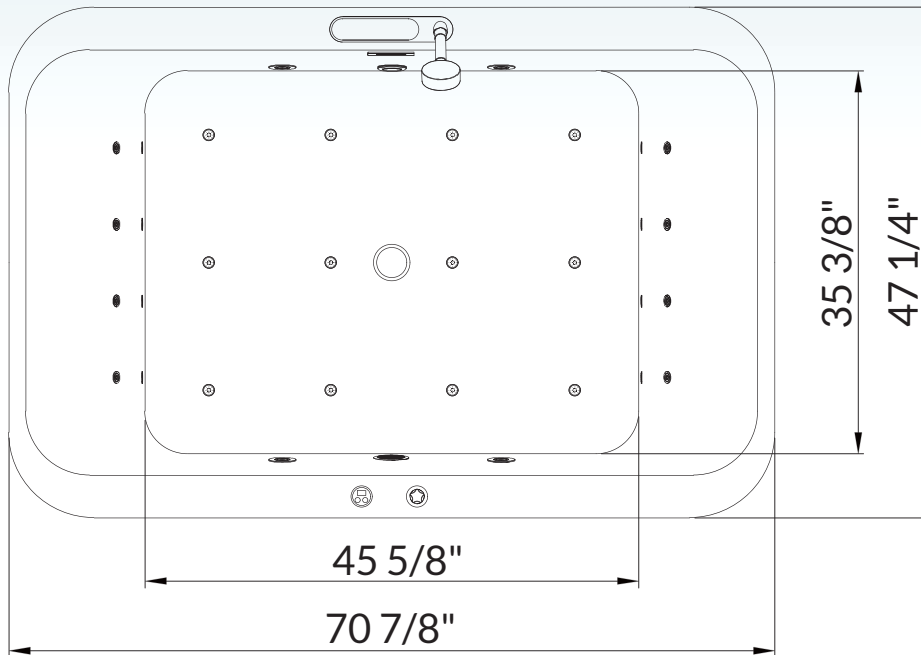

WOODBIDGE®

IMPORTANT INFORMATION

- Measurements are $\pm 1/2"$ and subject to change without notice
- Specifications & Configurations are subject to change without notice
- Please measure tub on-site before installation

- Measurements herein supersede all others published prior to publication date shown below
- Before ordering or installing, please consider future access to equipment