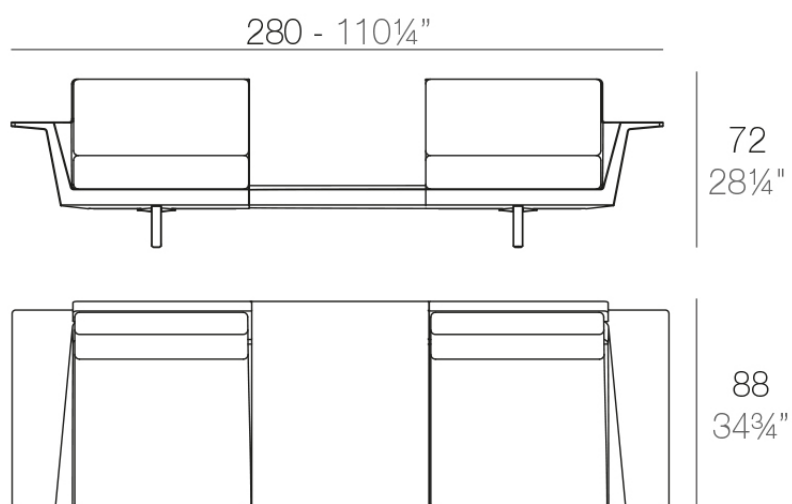

Info

Description

Modular sofa made of polyethylene resin by rotational moulding with tubular structure made of aluminium and legs made of cast aluminium. 100% Recyclable. Item suitable for indoor and outdoor use. Available in different finishes.

Weight: 62.17 Kg

DELTA Sofá 2 plazas + mesa
DELTA Sofa 2 seats + table

Finishes

finishes

BASIC

Ref. 76013

ice

notte blue