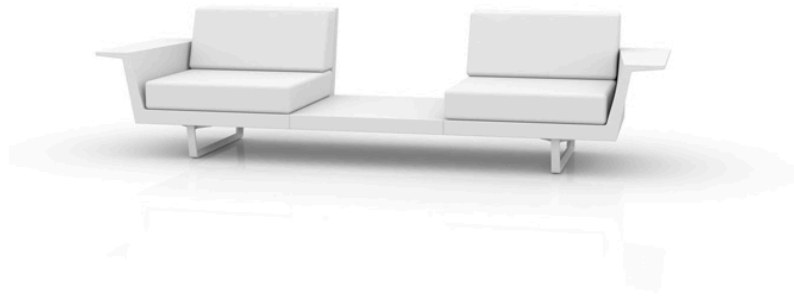

Products / Sofas / Delta Sofá

Delta sofa 2 seat+table

by Jorge Pensi

The Delta furniture design collection, designed by Jorge Pensi for Vondom. Is made to fit in with exterior or interior contemporary spaces.

Info

Description

Modular sofa made of polyethylene resin by rotational moulding with tubular structure made of aluminium and legs made of cast aluminium. 100% Recyclable. Item suitable for indoor and outdoor use. Available in different finishes.

Weight: 62.17 Kg

DELTA Sofá 2 plazas + mesa
DELTA Sofa 2 seats + table

Finishes

finishes

BASIC

Ref. 76013

ice

notte blue