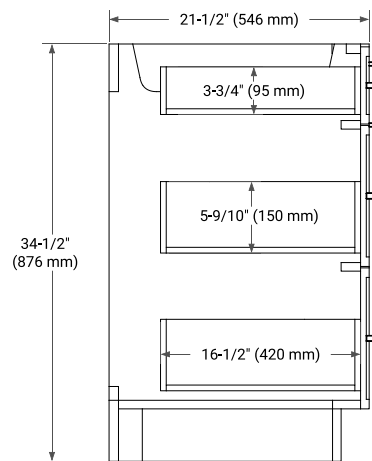

KELLY 48" SINGLE SINK BASE CABINET

ARIEL

BASE CABINET DIMENSIONS

48" W x 21.5" D x 34.5" H

FEATURES

- Solid wood frame and Plywood
- Soft-close system
- Dovetail construction
- Stylish Slim Shaker Door
- Pull-out inside drawer
- Adjustable shelf

SIDE VIEW

PLAN VIEW