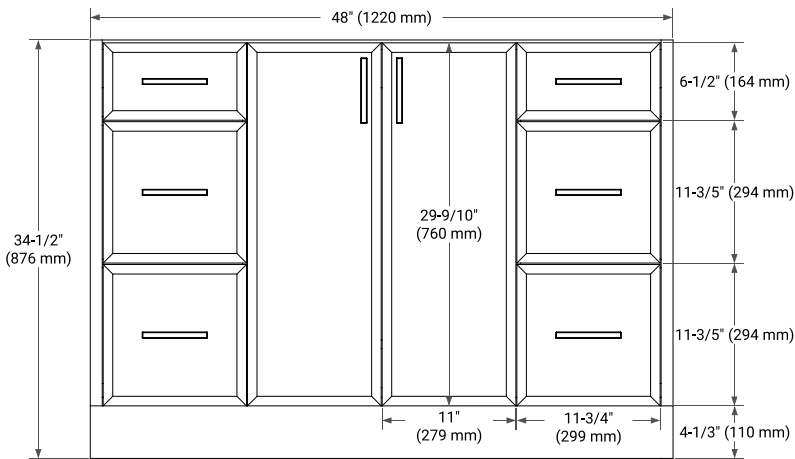

KELLY 48" SINGLE SINK BASE CABINET

ARIEL

BASE CABINET DIMENSIONS

48" W x 21.5" D x 34.5" H

FEATURES

- Solid wood frame and Plywood
- Soft-close system
- Dovetail construction
- Stylish Slim Shaker Door
- Pull-out inside drawer
- Adjustable shelf

SIDE VIEW

PLAN VIEW