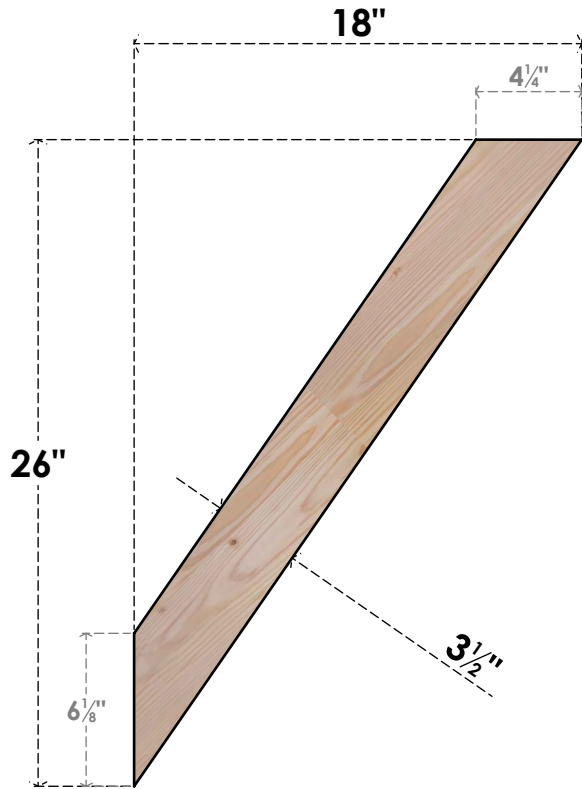

BRC04X18X26TRA00SDF

3 1/2"W X 18"D X 26"H TRADITIONAL SMOOTH BRACE, DOUGLAS FIR

SIDE

FRONT

EKENA MILLWORK
 2300 WEST MAIN ST.
 CLARKSVILLE, TX 75426
 TOLL FREE: 866-607-0453
 WWW.EKENAMILLWORK.COM

NOTES

1. INSTALLATION TO BE COMPLETED IN ACCORDANCE WITH MANUFACTURER'S SPECIFICATIONS.
2. DRAWING MAY NOT BE TO SCALE
3. THIS DRAWING IS INTENDED FOR DESIGN AND PLANNING PURPOSES ONLY.
4. ALL INFORMATION CONTAINED HEREIN WAS CURRENT AT THE TIME OF DEVELOPMENT BUT MUST BE REVIEWED AND APPROVED BY THE PRODUCT MANUFACTURER TO BE CONSIDERED ACCURATE.
5. PRODUCTS ARE NOT KILN DRIED. THIS ITEM IS UNIQUE AND WILL CONTAIN THE NATURAL VARIATIONS THAT THE WOOD SPECIES OFFERS. THIS MAY RESULT IN VARIATIONS UP TO 1/4"