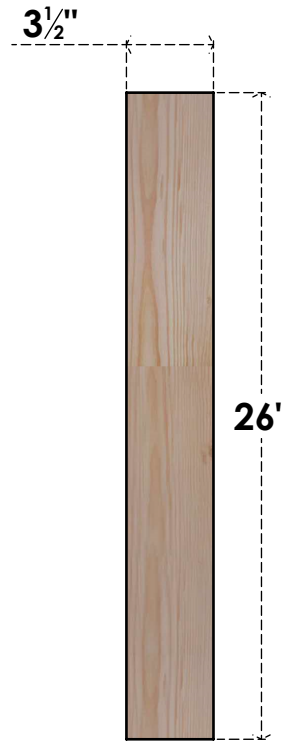

BRC04X18X26TRA00SDF

3 1/2"W X 18"D X 26"H TRADITIONAL SMOOTH BRACE, DOUGLAS FIR

SIDE

FRONT

EKENA MILLWORK
 2300 WEST MAIN ST.
 CLARKSVILLE, TX 75426
 TOLL FREE: 866-607-0453
 WWW.EKENAMILLWORK.COM

NOTES

1. INSTALLATION TO BE COMPLETED IN ACCORDANCE WITH MANUFACTURER'S SPECIFICATIONS.
2. DRAWING MAY NOT BE TO SCALE
3. THIS DRAWING IS INTENDED FOR DESIGN AND PLANNING PURPOSES ONLY.
4. ALL INFORMATION CONTAINED HEREIN WAS CURRENT AT THE TIME OF DEVELOPMENT BUT MUST BE REVIEWED AND APPROVED BY THE PRODUCT MANUFACTURER TO BE CONSIDERED ACCURATE.
5. PRODUCTS ARE NOT KILN DRIED. THIS ITEM IS UNIQUE AND WILL CONTAIN THE NATURAL VARIATIONS THAT THE WOOD SPECIES OFFERS. THIS MAY RESULT IN VARIATIONS UP TO 1/4"