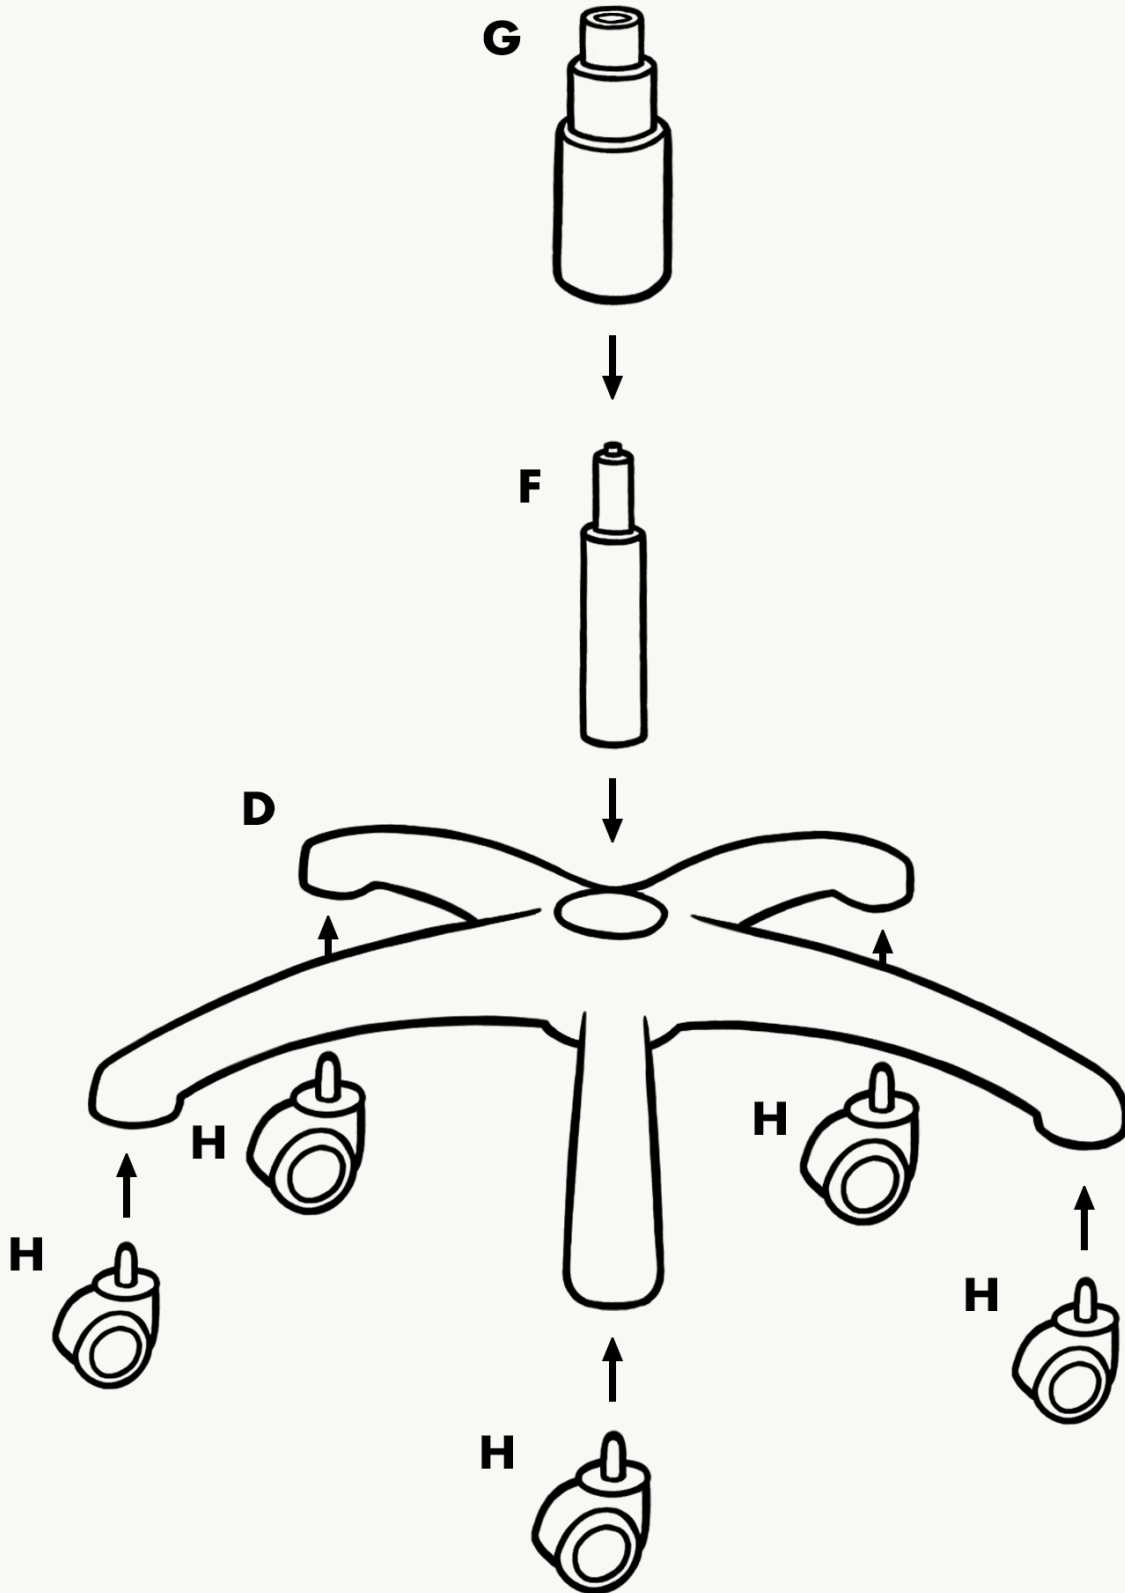

Instructions side 1

2 people recommended
for assembly

1

Insert gas lift (F) into star base (D) and cover with telescopic cover (G). Pop wheels (H) into sockets in D

Instructions side 2

- 2** Screw armrests (E) halfway onto chair back (A) and seat (B). Tighten fully once all screws are in. Then attach screw covers (I)

- 3** Screw metal plate (C) onto bottom of seat (B)

- 4** Insert J through the holes in recline piston and back support. Then insert split pin (K) through hole in J and open split pin

Instructions side 3

Massage duration: 15 or 30 minutes (30 by default)

Automatic power-off

CE certification

All the wires are standard power cables—easy to install and change.

Dimensions

Back height: 75cm

Seat width: 55cm

Seat depth: 53cm

Seat height: 45~55cm

Armrest height: 67~77cm

Armrest length: 27cm

Thank you for choosing us

If you are having difficulty with your product and you need support, please contact customerservice