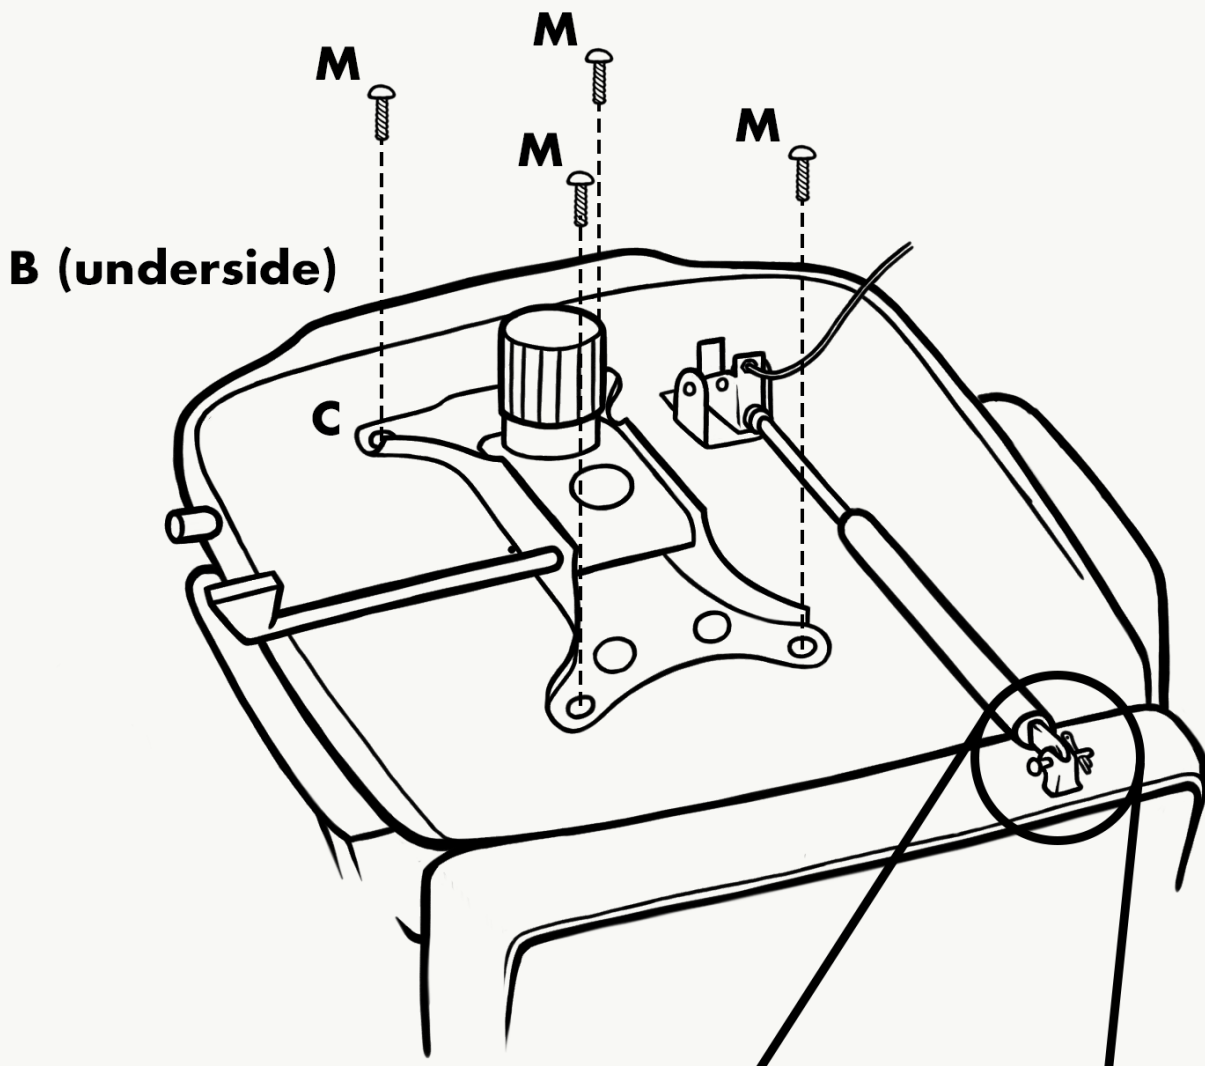

Instructions side 1

2 people recommended
for assembly

1

Insert gas lift (F) into star base (D) and cover with telescopic cover (G). Pop wheels (H) into sockets in D

Instructions side 2

- 2** Screw armrests (E) halfway onto chair back (A) and seat (B). Tighten fully once all screws are in. Then attach screw covers (I)

- 3** Screw metal plate (C) onto bottom of seat (B)

- 4** Insert J through the holes in recline piston and back support. Then insert split pin (K) through hole in J and open split pin

Instructions side 3

Massage duration: 15 or 30 minutes (30 by default)

Automatic power-off

CE certification

All the wires are standard power cables—easy to install and change.

Dimensions

Back height: 75cm

Seat width: 55cm

Seat depth: 53cm