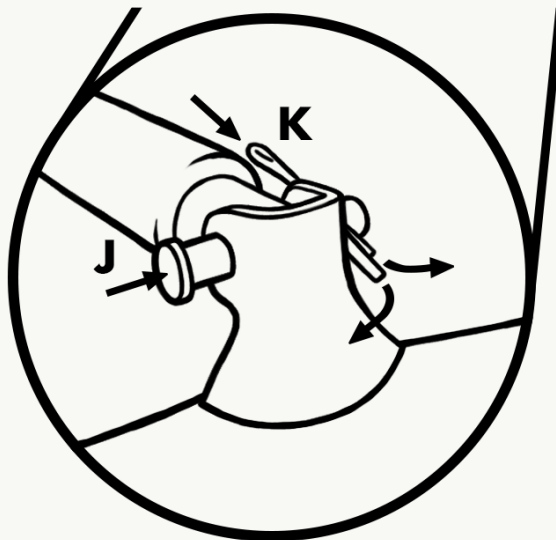

Instructions side 1

2 people recommended
for assembly

1

Insert gas lift (F) into star base (D) and cover with telescopic cover (G). Pop wheels (H) into sockets in D

Instructions side 2

- 2** Screw armrests (E) halfway onto chair back (A) and seat (B). Tighten fully once all screws are in. Then attach screw covers (I)

- 3** Screw metal plate (C) onto bottom of seat (B)

- 4** Insert J through the holes in recline piston and back support. Then insert split pin (K) through hole in J and open split pin

Instructions side 3

- 5** Plug white cables together. Plug small cable into charging cable (N) and large cable into remote (O)

WARNING: Cables must be attached properly or malfunctions may occur

- 6** Insert top of gas lift (F) into hole in metal plate (C)

Massage duration: 15 or 30 minutes (30 by default)

Automatic power-off

CE certification

All the wires are standard power cables—easy to install and change.

Dimensions

Back height: 75cm

Seat width: 55cm

Seat depth: 53cm