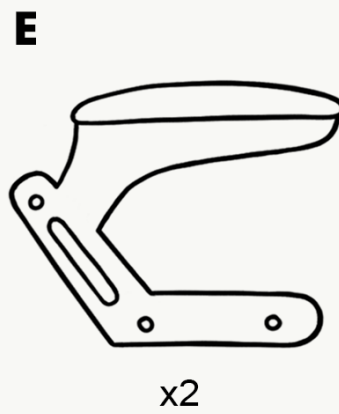

Instructions side 1

2 people recommended
for assembly

1

Insert gas lift (F) into star base (D) and cover with telescopic cover (G). Pop wheels (H) into sockets in D

Instructions side 2

- 2** Screw armrests (E) halfway onto chair back (A) and seat (B). Tighten fully once all screws are in. Then attach screw covers (I)

- 3** Screw metal plate (C) onto bottom of seat (B)

- 4** Insert J through the holes in recline piston and back support. Then insert split pin (K) through hole in J and open split pin

Instructions side 3

Massage duration: 15 or 30 minutes (30 by default)

Automatic power-off

CE certification

All the wires are standard power cables—easy to install and change.

Dimensions

Back height: 75cm

Seat width: 55cm

Seat depth: 53cm

Seat height: 45~55cm

Armrest height: 67~77cm

Armrest length: 27cm

Thank you for choosing us

If you are having difficulty with your product and you need support, please contact customerservice