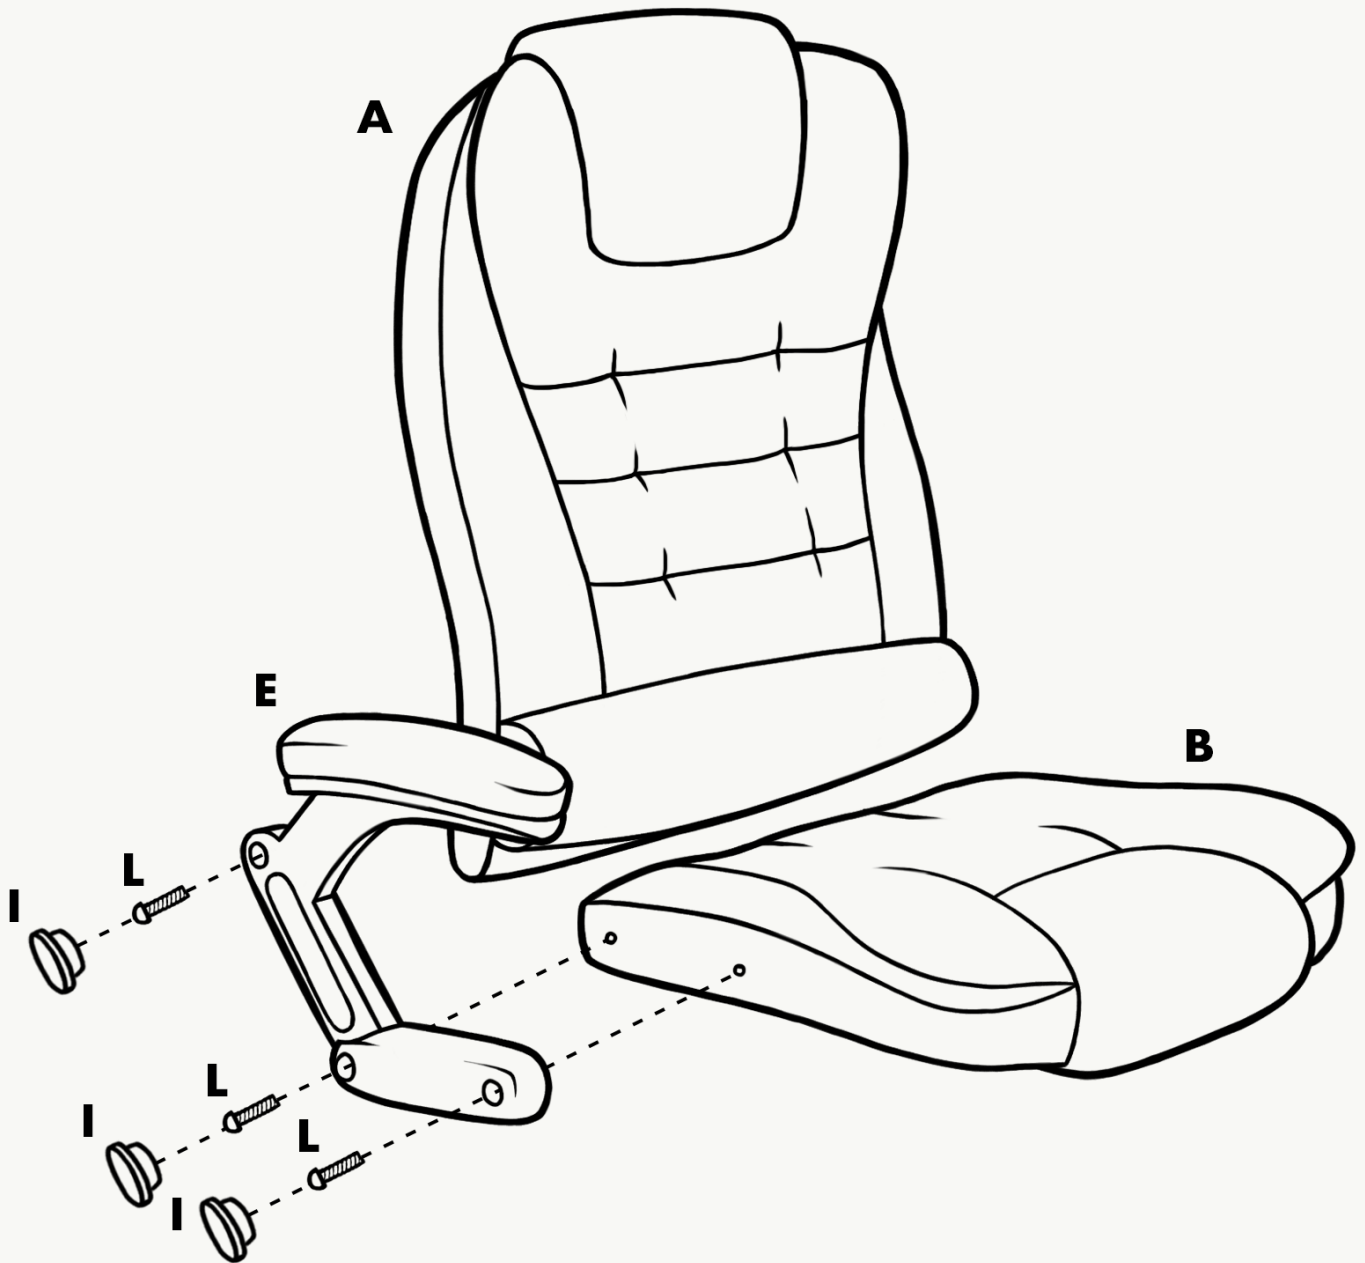

Instructions side 1

2 people recommended
for assembly

1

Insert gas lift (F) into star base (D) and cover with telescopic cover (G). Pop wheels (H) into sockets in D

Instructions side 2

- 2** Screw armrests (E) halfway onto chair back (A) and seat (B). Tighten fully once all screws are in. Then attach screw covers (I)

- 3** Screw metal plate (C) onto bottom of seat (B)

- 4** Insert J through the holes in recline piston and back support. Then insert split pin (K) through hole in J and open split pin

Instructions side 3

Recline function

Make sure the lever is pushed in.
Push the button in and lean back firmly

Height adjustment

To raise and lower the seat, lift the lever.

Tilt function

Pull the lever out and lean back

Massage functions

Massage duration: 15 or 30 minutes (30 by default)

Automatic power-off

CE certification

All the wires are standard power cables—easy to install and change.

Dimensions

Back height: 75cm

Seat width: 55cm

Seat depth: 53cm