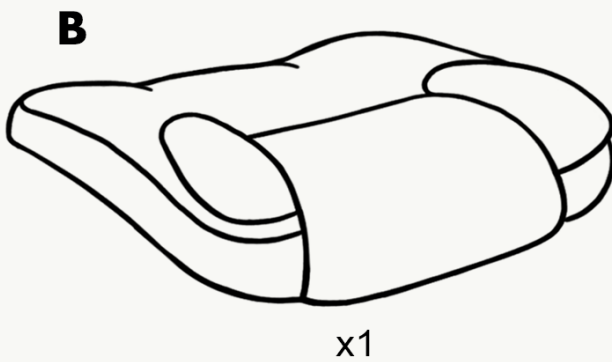

Instructions side 1

2 people recommended
for assembly

1

Insert gas lift (F) into star base (D) and cover with telescopic cover (G). Pop wheels (H) into sockets in D

Instructions side 2

- 2** Screw armrests (E) halfway onto chair back (A) and seat (B). Tighten fully once all screws are in. Then attach screw covers (I)

- 3** Screw metal plate (C) onto bottom of seat (B)

- 4** Insert J through the holes in recline piston and back support. Then insert split pin (K) through hole in J and open split pin

Instructions side 3

Massage duration: 15 or 30 minutes (30 by default)

Automatic power-off

CE certification

All the wires are standard power cables—easy to install and change.

Dimensions

Back height: 75cm

Seat width: 55cm

Seat depth: 53cm

Seat height: 45~55cm

Armrest height: 67~77cm

Armrest length: 27cm

Thank you for choosing us

If you are having difficulty with your product and you need support, please contact customerservice