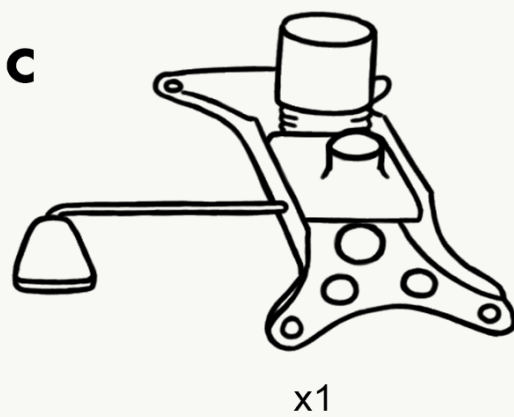

Instructions side 1

2 people recommended
for assembly

1

Insert gas lift (F) into star base (D) and cover with telescopic cover (G). Pop wheels (H) into sockets in D

Instructions side 2

- 2** Screw armrests (E) halfway onto chair back (A) and seat (B). Tighten fully once all screws are in. Then attach screw covers (I)

- 3** Screw metal plate (C) onto bottom of seat (B)

- 4** Insert J through the holes in recline piston and back support. Then insert split pin (K) through hole in J and open split pin

Instructions side 3

Massage duration: 15 or 30 minutes (30 by default)

Automatic power-off

CE certification

All the wires are standard power cables—easy to install and change.

Dimensions

Back height: 75cm

Seat width: 55cm

Seat depth: 53cm

Seat height: 45~55cm

Armrest height: 67~77cm

Armrest length: 27cm

Thank you for choosing us

If you are having difficulty with your product and you need support, please contact customerservice