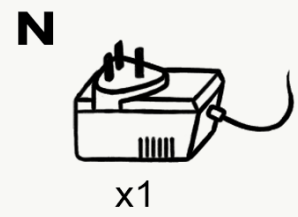

Instructions side 1

2 people recommended
for assembly

1

Insert gas lift (F) into star base (D) and cover with telescopic cover (G). Pop wheels (H) into sockets in D

Instructions side 2

- 2** Screw armrests (E) halfway onto chair back (A) and seat (B). Tighten fully once all screws are in. Then attach screw covers (I)

- 3** Screw metal plate (C) onto bottom of seat (B)

- 4** Insert J through the holes in recline piston and back support. Then insert split pin (K) through hole in J and open split pin

Instructions side 3

Seat height: 45~55cm

Armrest height: 67~77cm

Armrest length: 27cm

Thank you for choosing us

If you are having difficulty with your product and you need support, please contact customerservice