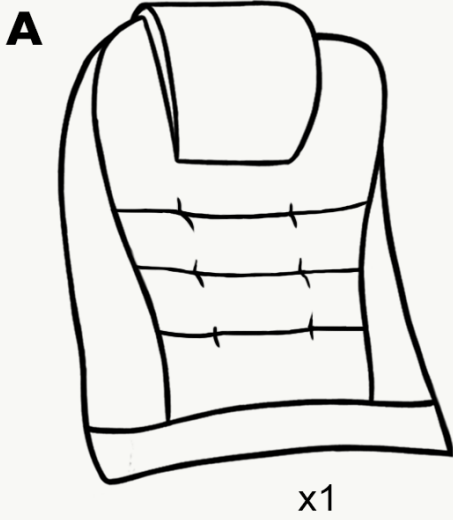

Instructions side 1

2 people recommended
for assembly

1

Insert gas lift (F) into star base (D) and cover with telescopic cover (G). Pop wheels (H) into sockets in D

Instructions side 2

- 2** Screw armrests (E) halfway onto chair back (A) and seat (B). Tighten fully once all screws are in. Then attach screw covers (I)

- 3** Screw metal plate (C) onto bottom of seat (B)

- 4** Insert J through the holes in recline piston and back support. Then insert split pin (K) through hole in J and open split pin

Instructions side 3

Seat height: 45~55cm

Armrest height: 67~77cm

Armrest length: 27cm

Thank you for choosing us

If you are having difficulty with your product and you need support, please contact customerservice