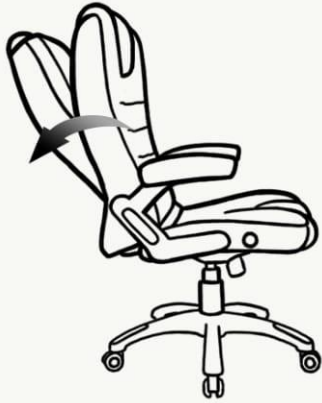

Instructions side 1

2 people recommended
for assembly

1

Insert gas lift (F) into star base (D) and cover with telescopic cover (G). Pop wheels (H) into sockets in D

Instructions side 2

- 2** Screw armrests (E) halfway onto chair back (A) and seat (B). Tighten fully once all screws are in. Then attach screw covers (I)

- 3** Screw metal plate (C) onto bottom of seat (B)

- 4** Insert J through the holes in recline piston and back support. Then insert split pin (K) through hole in J and open split pin

Instructions side 3

- 5** Plug white cables together. Plug small cable into charging cable (N) and large cable into remote (O)

WARNING: Cables must be attached properly or malfunctions may occur

- 6** Insert top of gas lift (F) into hole in metal plate (C)

Recline function

Make sure the lever is pushed in.
Push the button in and lean back firmly

Height adjustment

To raise and lower the seat, lift the lever.

Tilt function

Pull the lever out and lean back

Massage functions