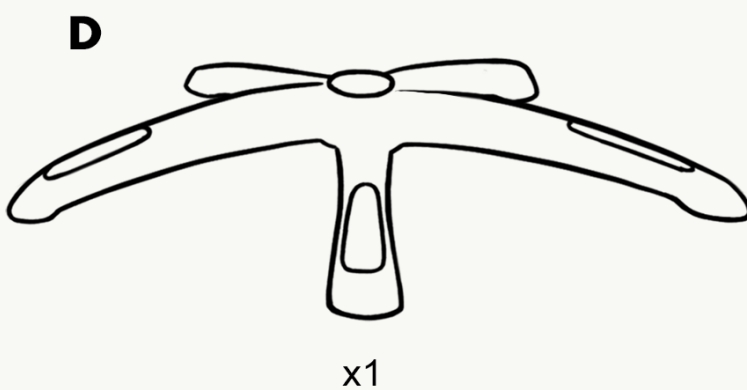

Instructions side 1

2 people recommended
for assembly

1

Insert gas lift (F) into star base (D) and cover with telescopic cover (G). Pop wheels (H) into sockets in D

Instructions side 2

- 2** Screw armrests (E) halfway onto chair back (A) and seat (B). Tighten fully once all screws are in. Then attach screw covers (I)

- 3** Screw metal plate (C) onto bottom of seat (B)

- 4** Insert J through the holes in recline piston and back support. Then insert split pin (K) through hole in J and open split pin

Instructions side 3

Massage duration: 15 or 30 minutes (30 by default)

Automatic power-off

CE certification

All the wires are standard power cables—easy to install and change.

Dimensions

Back height: 75cm

Seat width: 55cm

Seat depth: 53cm

Seat height: 45~55cm

Armrest height: 67~77cm

Armrest length: 27cm

Thank you for choosing us

If you are having difficulty with your product and you need support, please contact customerservice