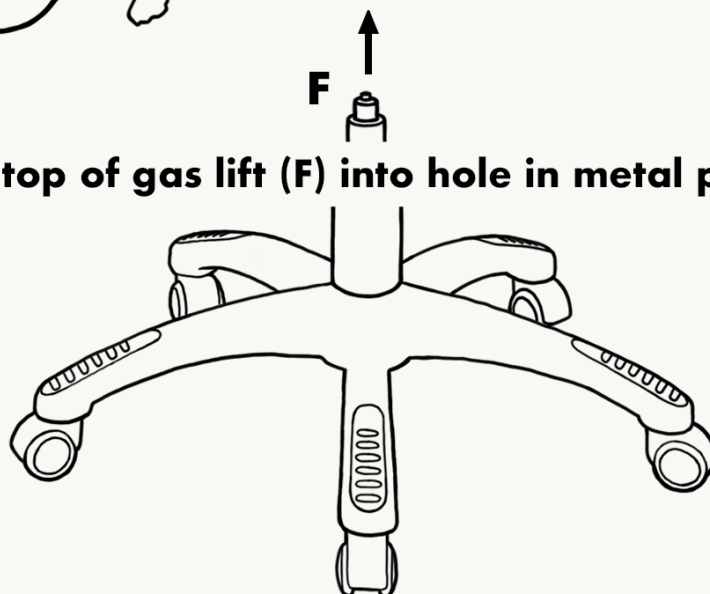

Instructions side 1

2 people recommended
for assembly

1

Insert gas lift (F) into star base (D) and cover with telescopic cover (G). Pop wheels (H) into sockets in D

Instructions side 2

- 2** Screw armrests (E) halfway onto chair back (A) and seat (B). Tighten fully once all screws are in. Then attach screw covers (I)

- 3** Screw metal plate (C) onto bottom of seat (B)

- 4** Insert J through the holes in recline piston and back support. Then insert split pin (K) through hole in J and open split pin

Instructions side 3

- 5** Plug white cables together. Plug small cable into charging cable (N) and large cable into remote (O)

WARNING: Cables must be attached properly or malfunctions may occur

- 6** Insert top of gas lift (F) into hole in metal plate (C)

Massage duration: 15 or 30 minutes (30 by default)

Automatic power-off

CE certification

All the wires are standard power cables—easy to install and change.

Dimensions

Back height: 75cm

Seat width: 55cm

Seat depth: 53cm