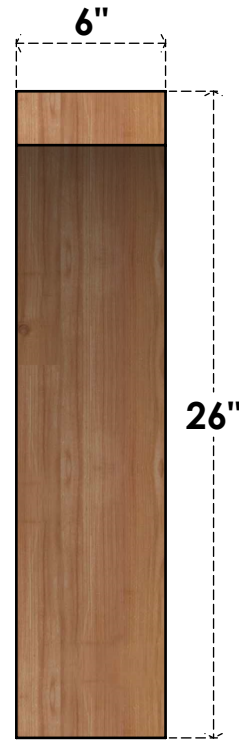

BRC06X26X26THR00RWR

6"W X 26"D X 26"H THORTON ROUGH SAWN BRACE, WESTERN RED CEDAR

SIDE

FRONT

EKENA MILLWORK
 2300 WEST MAIN ST.
 CLARKSVILLE, TX 75426
 TOLL FREE: 866-607-0453
 WWW.EKENAMILLWORK.COM

NOTES

1. INSTALLATION TO BE COMPLETED IN ACCORDANCE WITH MANUFACTURER'S SPECIFICATIONS.
2. DRAWING MAY NOT BE TO SCALE
3. THIS DRAWING IS INTENDED FOR DESIGN AND PLANNING PURPOSES ONLY.
4. ALL INFORMATION CONTAINED HEREIN WAS CURRENT AT THE TIME OF DEVELOPMENT BUT MUST BE REVIEWED AND APPROVED BY THE PRODUCT MANUFACTURER TO BE CONSIDERED ACCURATE.
5. PRODUCTS ARE NOT KILN DRIED. THIS ITEM IS UNIQUE AND WILL CONTAIN THE NATURAL VARIATIONS THAT THE WOOD SPECIES OFFERS. THIS MAY RESULT IN VARIATIONS UP TO 1/4"