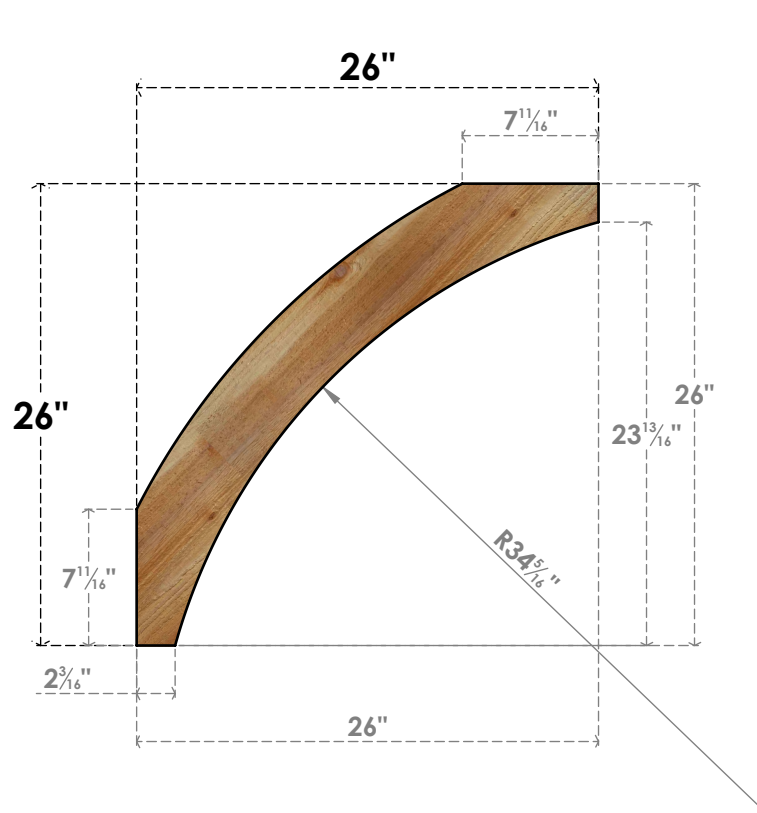

BRC06X26X26THR00RWR

6"W X 26"D X 26"H THORTON ROUGH SAWN BRACE, WESTERN RED CEDAR

SIDE

FRONT

EKENA MILLWORK
 2300 WEST MAIN ST.
 CLARKSVILLE, TX 75426
 TOLL FREE: 866-607-0453
 WWW.EKENAMILLWORK.COM

NOTES

1. INSTALLATION TO BE COMPLETED IN ACCORDANCE WITH MANUFACTURER'S SPECIFICATIONS.
2. DRAWING MAY NOT BE TO SCALE
3. THIS DRAWING IS INTENDED FOR DESIGN AND PLANNING PURPOSES ONLY.
4. ALL INFORMATION CONTAINED HEREIN WAS CURRENT AT THE TIME OF DEVELOPMENT BUT MUST BE REVIEWED AND APPROVED BY THE PRODUCT MANUFACTURER TO BE CONSIDERED ACCURATE.
5. PRODUCTS ARE NOT KILN DRIED. THIS ITEM IS UNIQUE AND WILL CONTAIN THE NATURAL VARIATIONS THAT THE WOOD SPECIES OFFERS. THIS MAY RESULT IN VARIATIONS UP TO 1/4"