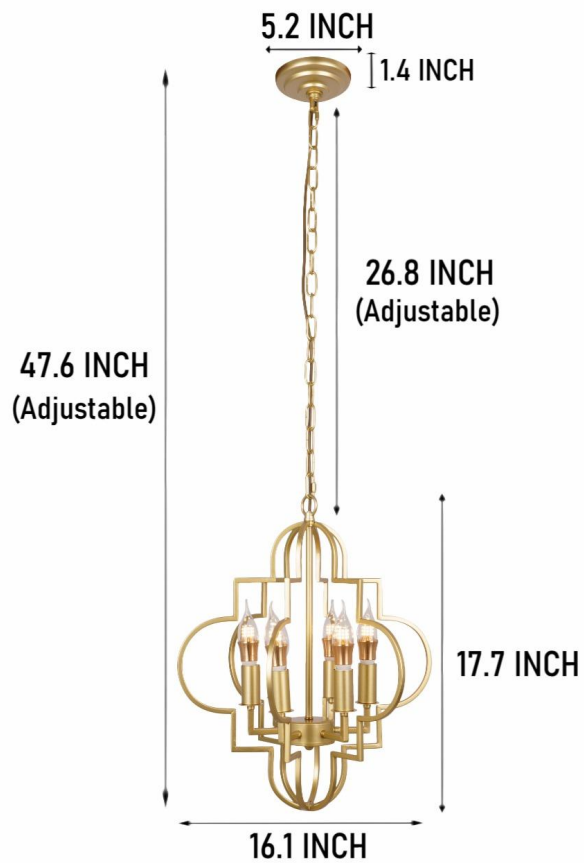

PRODUCT DIMENSION

E12 BaseX6

(Including 6 warm light bulbs)

Lamp body color: Copper
Material: wrought iron
Control method: wall control