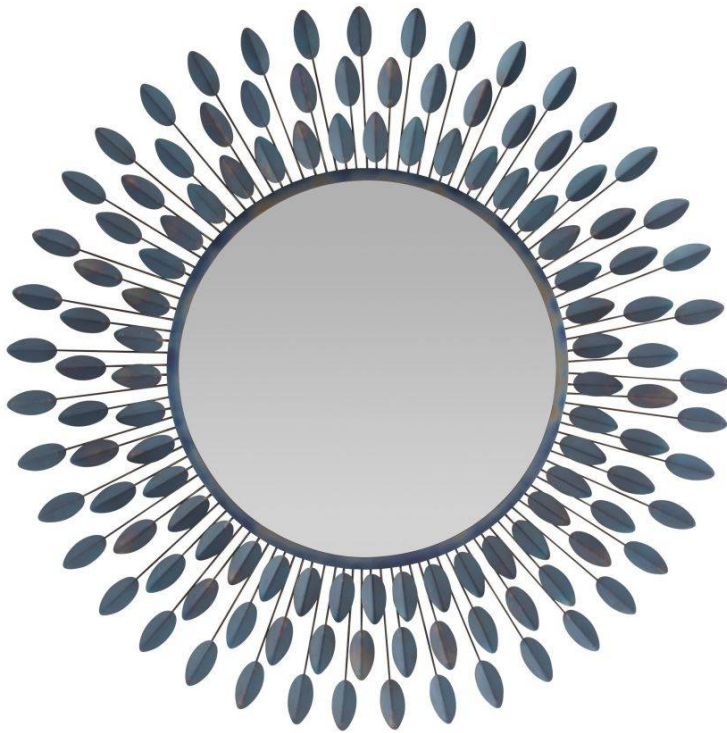

FRIDA MIRROR

WMI69  
Burnt Iron  
D: 2.5 IN  
Dia: 55.00 IN

The extroverted form of a dahlia flower inspired our botanically influenced Frida. Crafted of burnt iron, the array of folded petals possesses a blue iridescent finish. Secured at the back with a cleat attachment. Finish will vary.