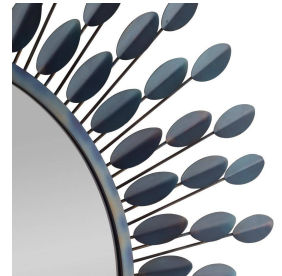

FRIDA MIRROR

WMI69  
Burnt Iron  
D: 2.5 IN  
Dia: 55.00 IN

The extroverted form of a dahlia flower inspired our botanically influenced Frida. Crafted of burnt iron, the array of folded petals possesses a blue iridescent finish. Secured at the back with a cleat attachment. Finish will vary.