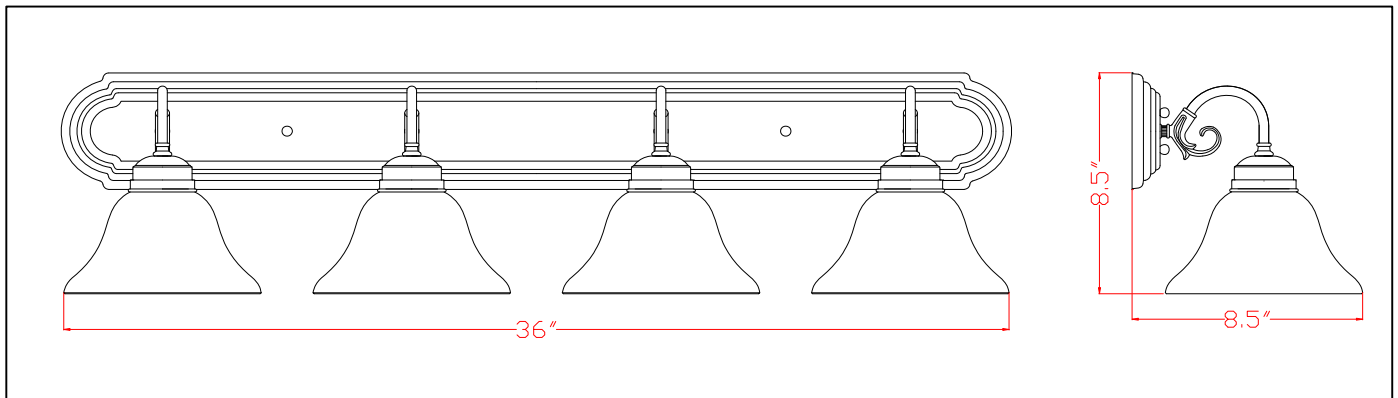

(Oil Rubbed Bronze) 4 LT Vanity Light

Specifications

Material Construction:	Formed Steel
Lens:	Alabaster glass
Lamp Type & Wattage:	Four 60W, medium base incandescent lamp
Mounting:	Wall mounted; Suitable for up/down mounting
Finish:	Oil Rubbed Bronze (US10B)
Voltage:	120V
Weight:	9.3 lbs
Companion Fixtures:	Chandeliers, wall sconce, wall mounts, pendants & ceiling mounts

Dimensions

Warranty & Compliances

Warranty	10 Year Limited Warranty
UL	UL/cUL listed; Suitable for damp locations
ADA	N/A
EnergyStar	N/A

Companion Fixtures

- 1 LT Wall Sconce
- 1 LT Wall Mount
- 2 LT Wall Mount
- 1 LT Ceiling Mount (6^{3/4}" x 6")
- 1 LT Ceiling Mount (5" x 7")
- 2 LT Ceiling Mount (5" x 9^{1/2}"
- 2 LT Ceiling Mount (7" x 13^{1/4}"
- 3 LT Chandelier
- 5 LT Chandelier
- 3 LT Vanity Light
- 4 LT Vanity Light
- Pendant
- Mini Pendant