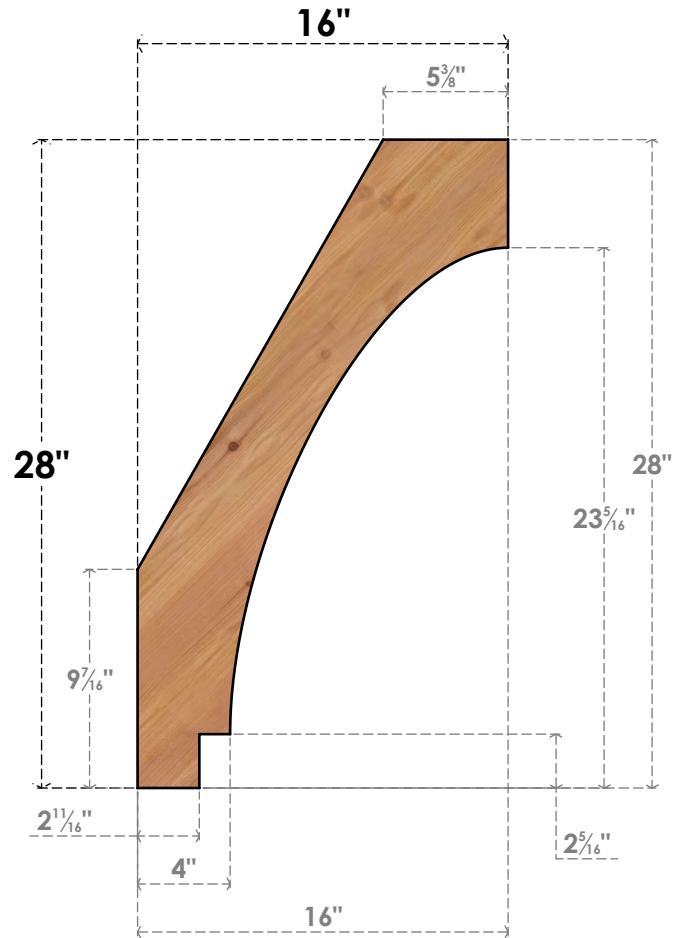

BRC04X16X28IMP00SWR

3 1/2"W X 16"D X 28"H IMPERIAL SMOOTH BRACE, WESTERN RED CEDAR

SIDE

FRONT

EKENA MILLWORK
 2300 WEST MAIN ST.
 CLARKSVILLE, TX 75426
 TOLL FREE: 866-607-0453
 WWW.EKENAMILLWORK.COM

NOTES