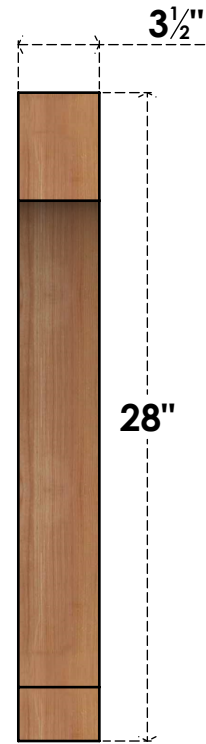

BRC04X16X28IMP00SWR

3 1/2"W X 16"D X 28"H IMPERIAL SMOOTH BRACE, WESTERN RED CEDAR

SIDE

FRONT

EKENA MILLWORK
 2300 WEST MAIN ST.
 CLARKSVILLE, TX 75426
 TOLL FREE: 866-607-0453
 WWW.EKENAMILLWORK.COM

NOTES

1. INSTALLATION TO BE COMPLETED IN ACCORDANCE WITH MANUFACTURER'S SPECIFICATIONS.
2. DRAWING MAY NOT BE TO SCALE
3. THIS DRAWING IS INTENDED FOR DESIGN AND PLANNING PURPOSES ONLY.
4. ALL INFORMATION CONTAINED HEREIN WAS CURRENT AT THE TIME OF DEVELOPMENT BUT MUST BE REVIEWED AND APPROVED BY THE PRODUCT MANUFACTURER TO BE CONSIDERED ACCURATE.
5. PRODUCTS ARE NOT KILN DRIED. THIS ITEM IS UNIQUE AND WILL CONTAIN THE NATURAL VARIATIONS THAT THE WOOD SPECIES OFFERS. THIS MAY RESULT IN VARIATIONS UP TO 1/4"