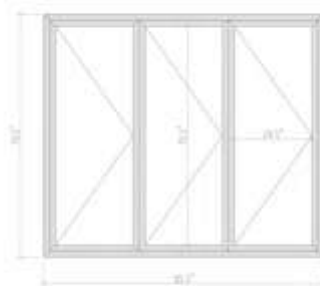

Orientation

Front View Dimension