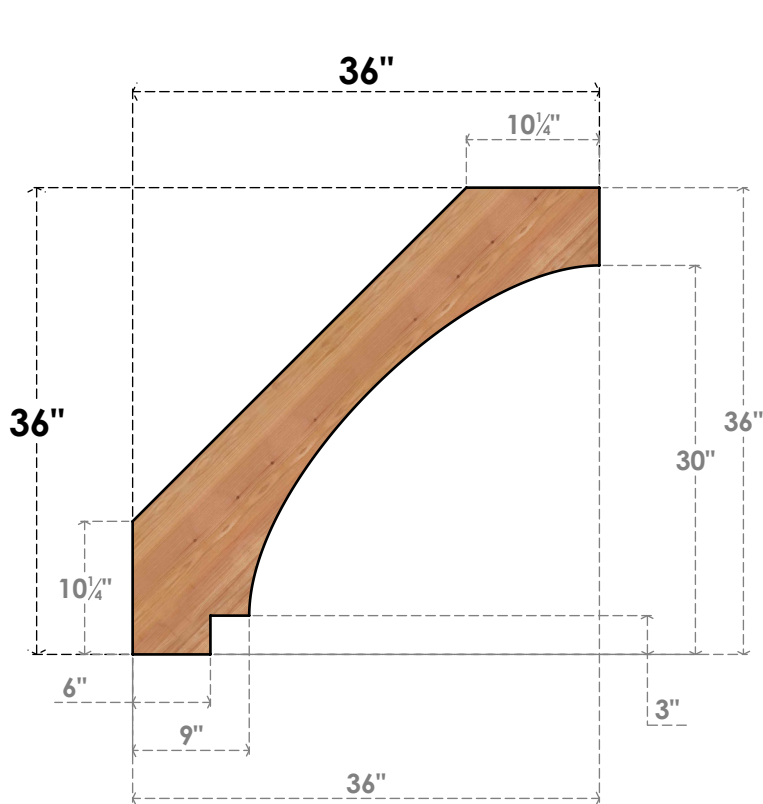

# BRC06X36X36IMPOOSWR

5 1/2"W X 36"D X 36"H IMPERIAL SMOOTH BRACE, WESTERN RED CEDAR

**SIDE**

**FRONT**

EKENA MILLWORK  
 2300 WEST MAIN ST.  
 CLARKSVILLE, TX 75426  
 TOLL FREE: 866-607-0453  
 WWW.EKENAMILLWORK.COM