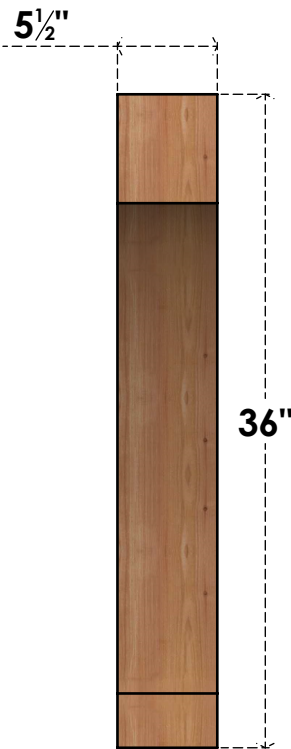

# BRC06X36X36IMPOOSWR

5 1/2"W X 36"D X 36"H IMPERIAL SMOOTH BRACE, WESTERN RED CEDAR

**SIDE**

**FRONT**

EKENA MILLWORK  
 2300 WEST MAIN ST.  
 CLARKSVILLE, TX 75426  
 TOLL FREE: 866-607-0453  
 WWW.EKENAMILLWORK.COM

**NOTES**

1. INSTALLATION TO BE COMPLETED IN ACCORDANCE WITH MANUFACTURER'S SPECIFICATIONS.
2. DRAWING MAY NOT BE TO SCALE
3. THIS DRAWING IS INTENDED FOR DESIGN AND PLANNING PURPOSES ONLY.
4. ALL INFORMATION CONTAINED HEREIN WAS CURRENT AT THE TIME OF DEVELOPMENT BUT MUST BE REVIEWED AND APPROVED BY THE PRODUCT MANUFACTURER TO BE CONSIDERED ACCURATE.
5. PRODUCTS ARE NOT KILN DRIED. THIS ITEM IS UNIQUE AND WILL CONTAIN THE NATURAL VARIATIONS THAT THE WOOD SPECIES OFFERS. THIS MAY RESULT IN VARIATIONS UP TO 1/4"