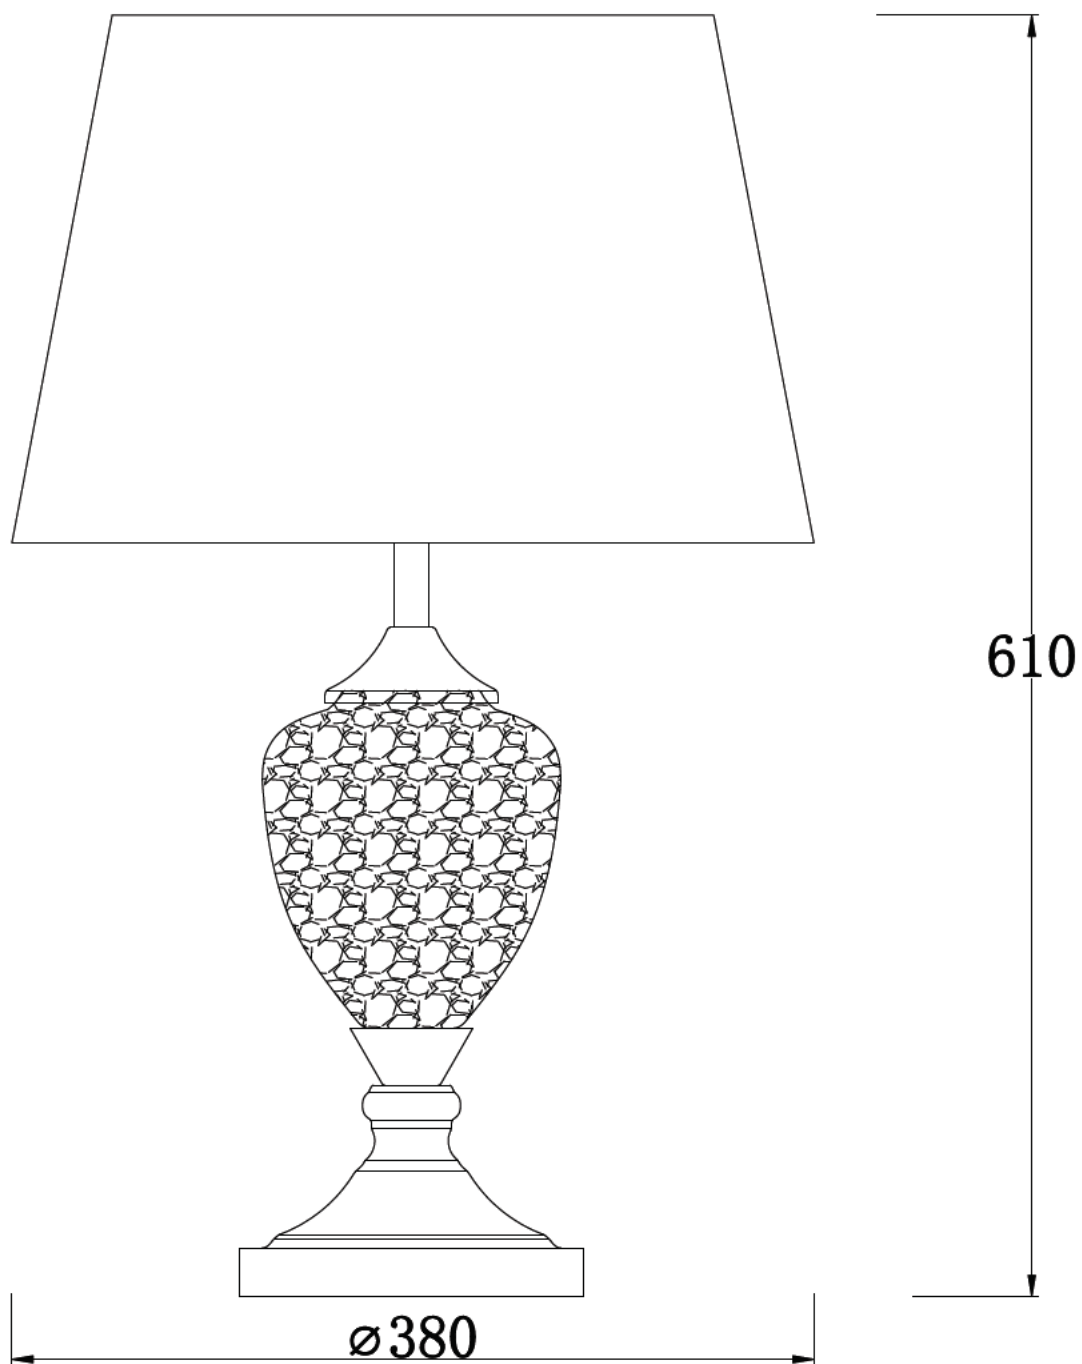

CERTIFICATION