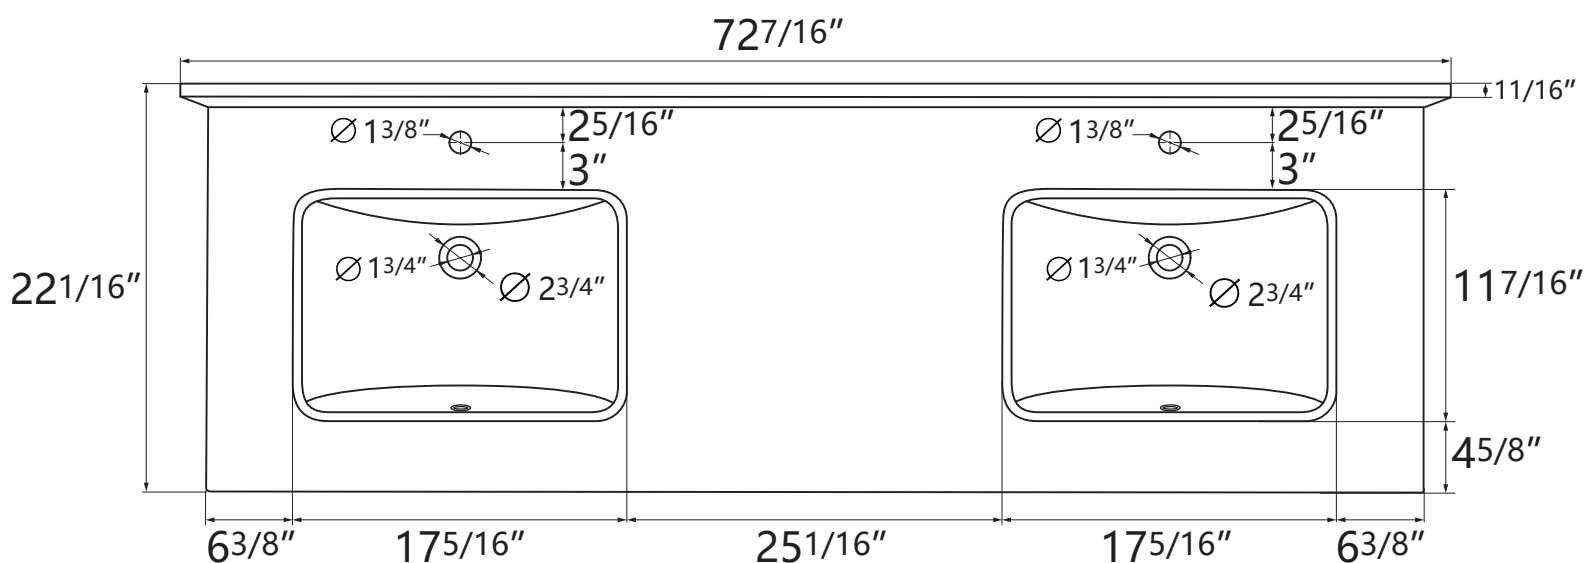

# MODEL NBT-GY7222D

**NOTE:** Any size of the vanity's installation steps are the same.