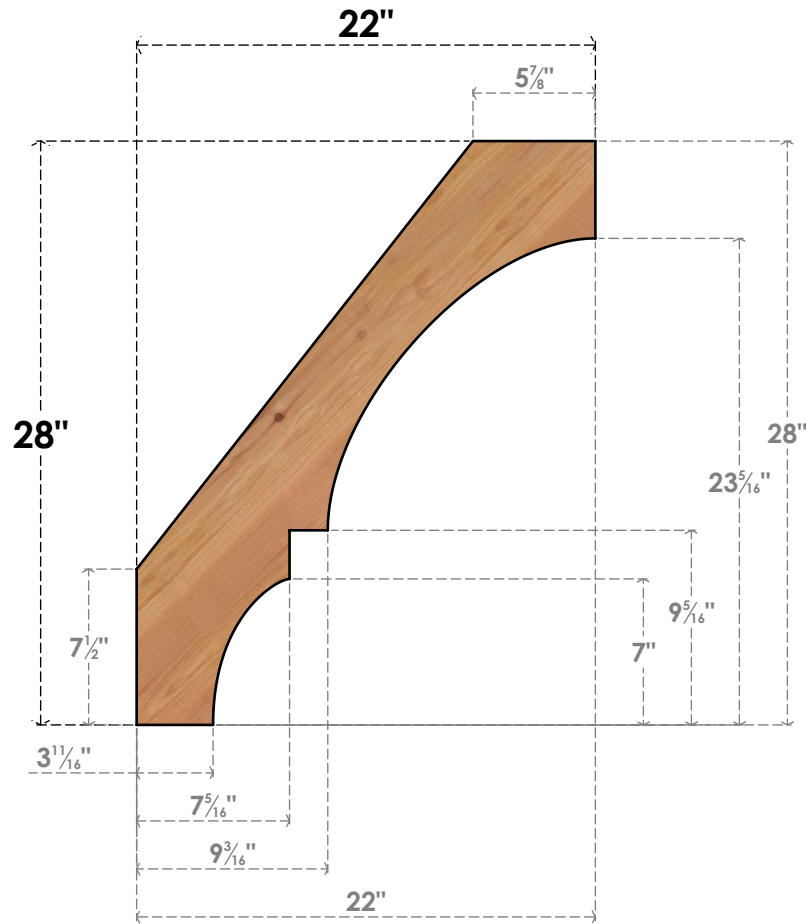

BRC06X22X28BOA00SWR

5 1/2"W X 22"D X 28"H BALBOA SMOOTH BRACE, WESTERN RED CEDAR

SIDE

FRONT

EKENA MILLWORK
 2300 WEST MAIN ST.
 CLARKSVILLE, TX 75426
 TOLL FREE: 866-607-0453
 WWW.EKENAMILLWORK.COM

NOTES

1. INSTALLATION TO BE COMPLETED IN ACCORDANCE WITH MANUFACTURER'S SPECIFICATIONS.
2. DRAWING MAY NOT BE TO SCALE
3. THIS DRAWING IS INTENDED FOR DESIGN AND PLANNING PURPOSES ONLY.
4. ALL INFORMATION CONTAINED HEREIN WAS CURRENT AT THE TIME OF DEVELOPMENT BUT MUST BE REVIEWED AND APPROVED BY THE PRODUCT MANUFACTURER TO BE CONSIDERED ACCURATE.
5. PRODUCTS ARE NOT KILN DRIED. THIS ITEM IS UNIQUE AND WILL CONTAIN THE NATURAL VARIATIONS THAT THE WOOD SPECIES OFFERS. THIS MAY RESULT IN VARIATIONS UP TO 1/4"