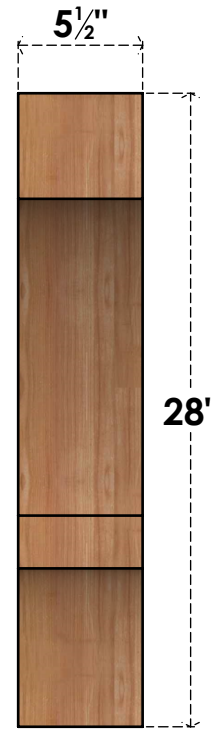

BRC06X22X28BOA00SWR

5 1/2"W X 22"D X 28"H BALBOA SMOOTH BRACE, WESTERN RED CEDAR

SIDE

FRONT

EKENA MILLWORK
 2300 WEST MAIN ST.
 CLARKSVILLE, TX 75426
 TOLL FREE: 866-607-0453
 WWW.EKENAMILLWORK.COM

NOTES

1. INSTALLATION TO BE COMPLETED IN ACCORDANCE WITH MANUFACTURER'S SPECIFICATIONS.
2. DRAWING MAY NOT BE TO SCALE
3. THIS DRAWING IS INTENDED FOR DESIGN AND PLANNING PURPOSES ONLY.
4. ALL INFORMATION CONTAINED HEREIN WAS CURRENT AT THE TIME OF DEVELOPMENT BUT MUST BE REVIEWED AND APPROVED BY THE PRODUCT MANUFACTURER TO BE CONSIDERED ACCURATE.
5. PRODUCTS ARE NOT KILN DRIED. THIS ITEM IS UNIQUE AND WILL CONTAIN THE NATURAL VARIATIONS THAT THE WOOD SPECIES OFFERS. THIS MAY RESULT IN VARIATIONS UP TO 1/4"