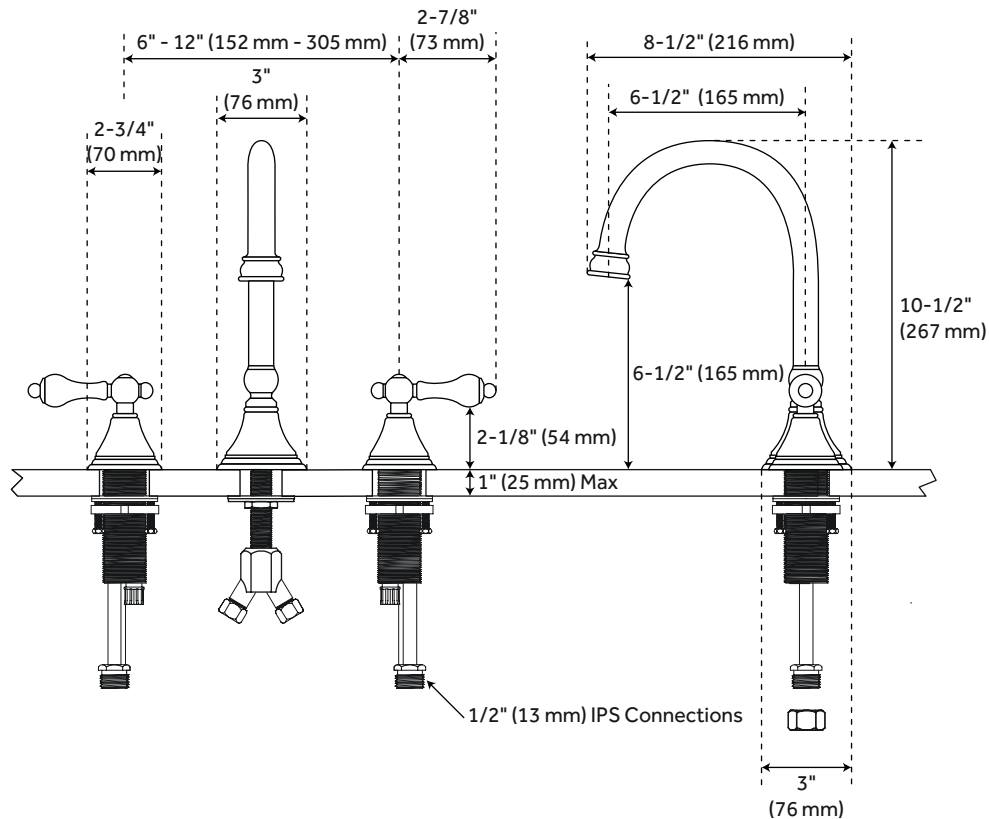

MELANIE

WIDESPREAD GOOSENECK BATHROOM FAUCET - LEVER HANDLES

SKU: 918898

FEATURES

- Max. Countertop Thickness: 1"
- Faucet Centers: 6" - 12"
- Overflow Hole: Yes
- Width: 8-1/2"
- Height: 10-1/2"
- Height To Spout: 6-1/2"
- Spout Reach: 6-1/2"
- Swivel Spout: Yes
- Base Plate Length: 3"
- Base Plate Width: 3"
- Handle Length: 2-7/8"
- Height to Bottom of Handle: 2-1/8"
- IPS: 1/2"
- Drain Included: Yes
- Drain Size: 1-1/2"
- Maximum Flow Rate: 1.2 gpm
(gallons per minute)