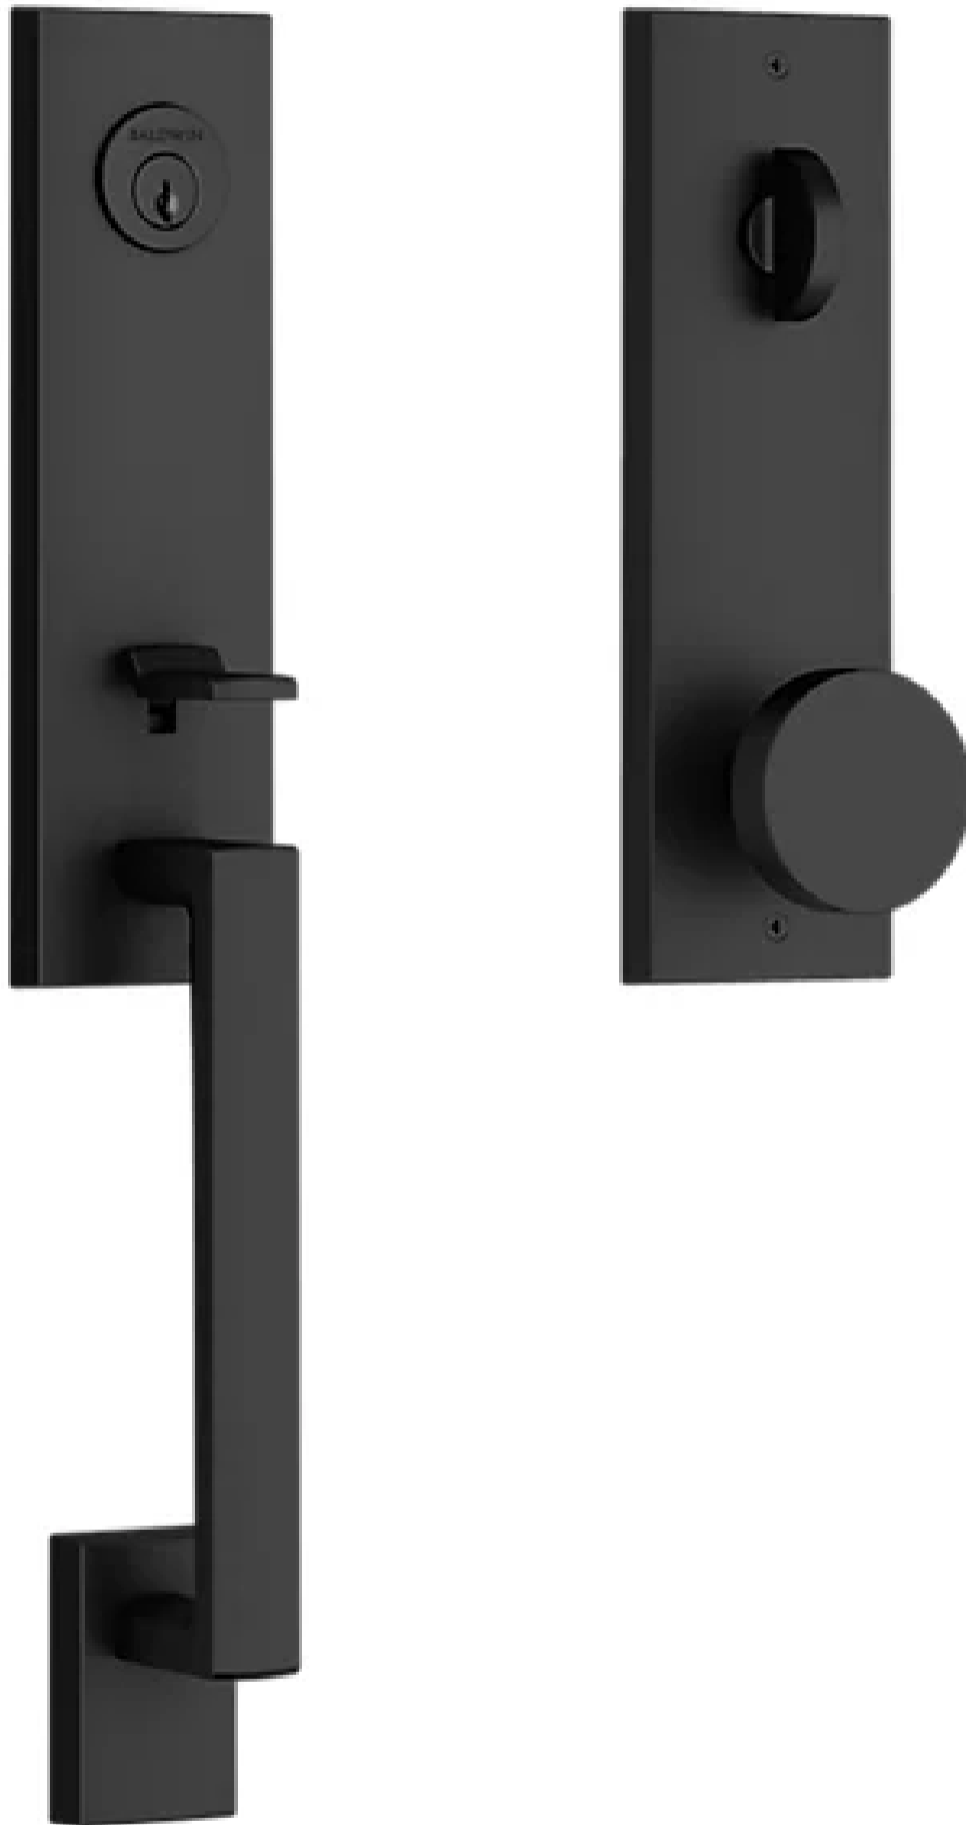

# SEATTLE HANDLESET X CONTEMPORARY KNOB CONTEMPORARY SQUARE INTERIOR ROSE

## SPE

LOCK

STYLE

LOCK

PROJECTION	2-7/16
MAXIMUM DOOR THICKNESS	2
MINIMUM DOOR THICKNESS	1-3/4
PARTIAL MODEL	EE.SEAxCON.COE.190
ENTRY NUMBER OF CYLINDERS	1.0
INTERIOR LOCKING TYPE	Turn Piece

### Key Features

- ✓ A versatile finish featuring a deep solid Matte Black over sanded brass brings a sense of history to country looks and a sense of drama to more contemporary designs.