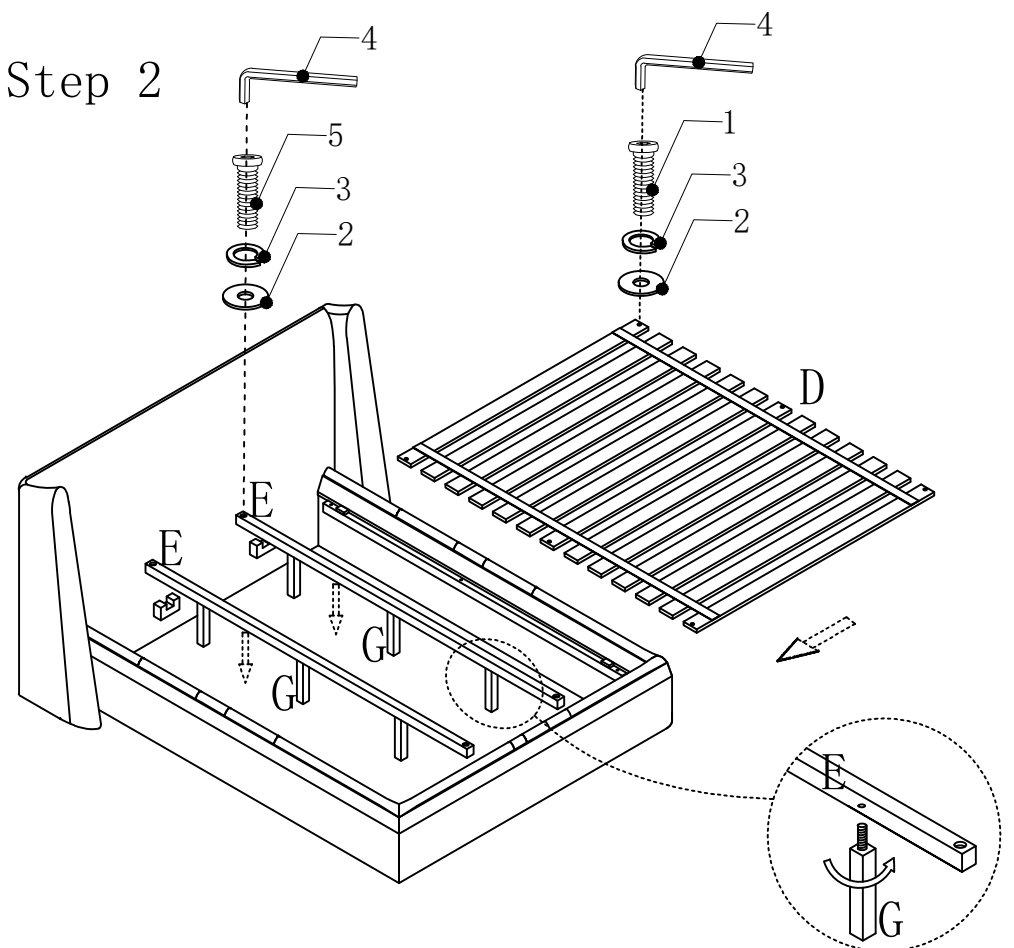

ASSEMBLY INSTRUCTIONS

MODEL: HEXLEY BED-KING

Component list

Hardware List

1		Bolt	M8*30mm	20
2		Large flat wash	Ø20mm	24
3		Large spring wash	Ø13mm	24
4		large allen key		1
5		Bolt	M8*70mm	4

Assembly Instructions

Step 1

Step 2

Made in China