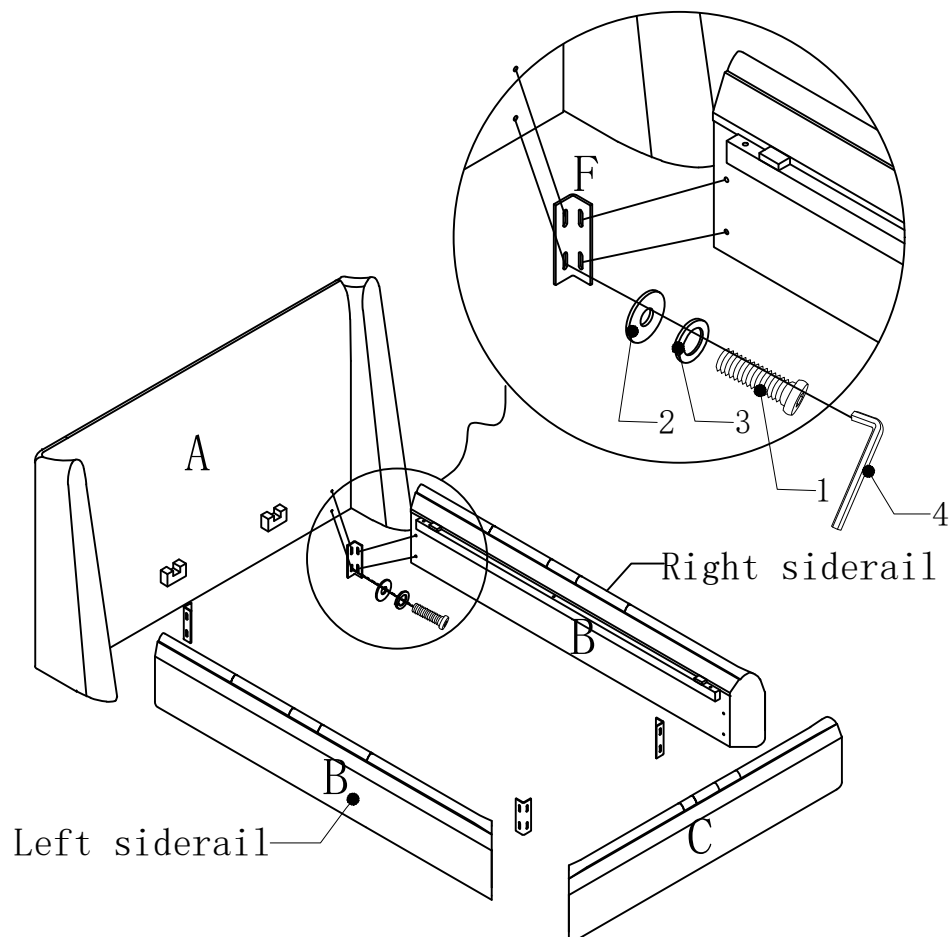

ASSEMBLY INSTRUCTIONS

MODEL: HEXLEY BED-KING

Component list

Hardware List

| | | | | |
|---|--|-------------------|---------|----|
| 1 | | Bolt | M8*30mm | 20 |
| 2 | | Large flat wash | Ø20mm | 24 |
| 3 | | Large spring wash | Ø13mm | 24 |
| 4 | | large allen key | | 1 |
| 5 | | Bolt | M8*70mm | 4 |

Assembly Instructions

Step 1

Step 2

Made in China