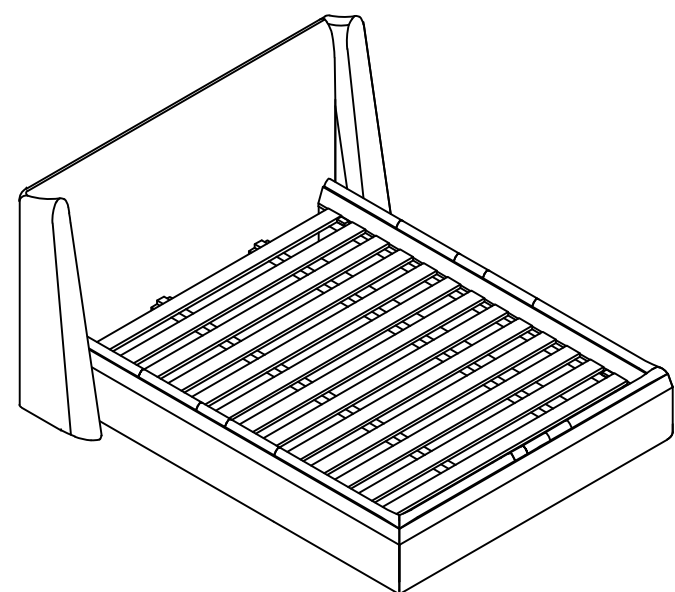

ASSEMBLY INSTRUCTIONS

MODEL: HEXLEY BED-KING

Component list

Hardware List

1		Bolt	M8*30mm	20
2		Large flat wash	Ø20mm	24
3		Large spring wash	Ø13mm	24
4		large allen key		1
5		Bolt	M8*70mm	4

Assembly Instructions

Step 1

Step 2

Made in China