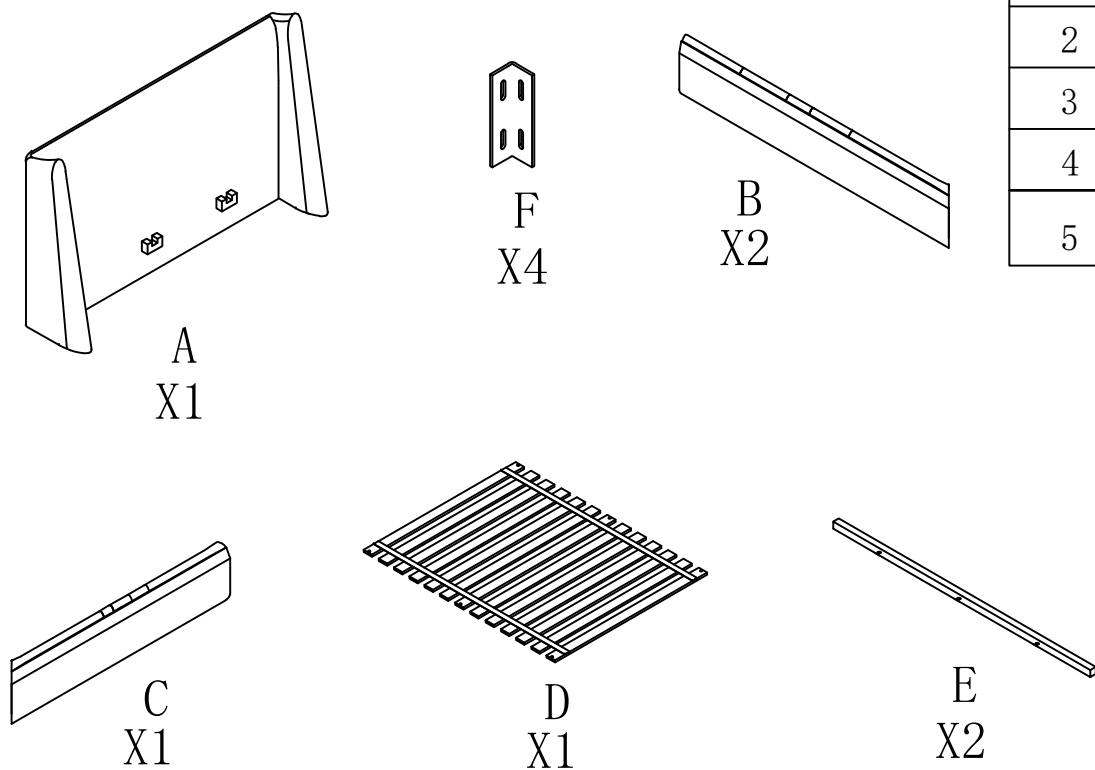

ASSEMBLY INSTRUCTIONS

MODEL: HEXLEY BED-KING

Component list

Hardware List

| | | | | |
|---|--|-------------------|---------|----|
| 1 | | Bolt | M8*30mm | 20 |
| 2 | | Large flat wash | Ø20mm | 24 |
| 3 | | Large spring wash | Ø13mm | 24 |
| 4 | | large allen key | | 1 |
| 5 | | Bolt | M8*70mm | 4 |

Assembly Instructions

Step 1

Step 2

Made in China