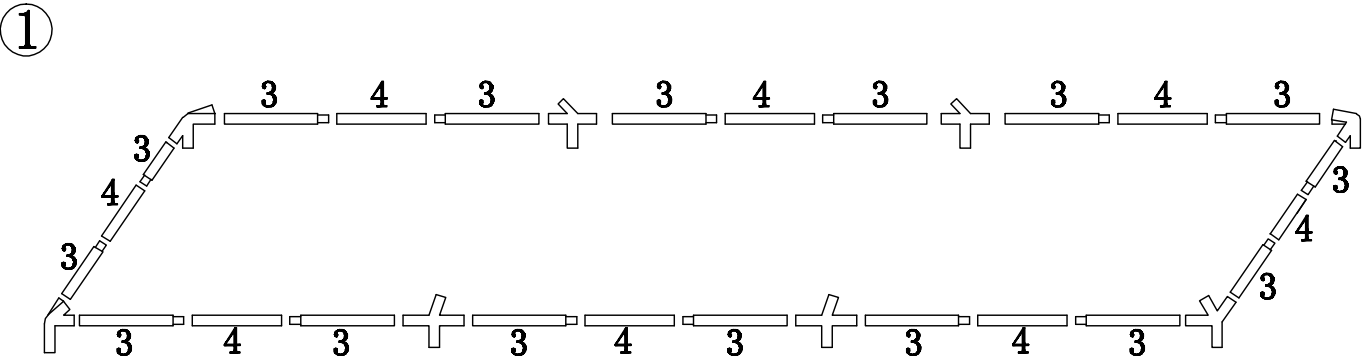

Gazebo With Sides (3x9m)

ASSEMBLY INSTRUCTIONS

3 X 9 M

- | | | | | | | |
|---|--|-----|--|----|--|-----|
| ① | | X4 | | X4 | | X4 |
| ② | | X10 | | X2 | | X2 |
| ③ | | X16 | | X8 | | X16 |
| ④ | | X8 | | X6 | | X8 |
| ⑤ | | X8 | | | | |
| ⑥ | | X8 | | | | |
| ⑦ | | X4 | | | | |
| ⑧ | | X6 | | | | |
| ⑨ | | X3 | | | | |
| ⑩ | | X3 | | | | |
| ⑪ | | X1 | | | | |

4

5

6