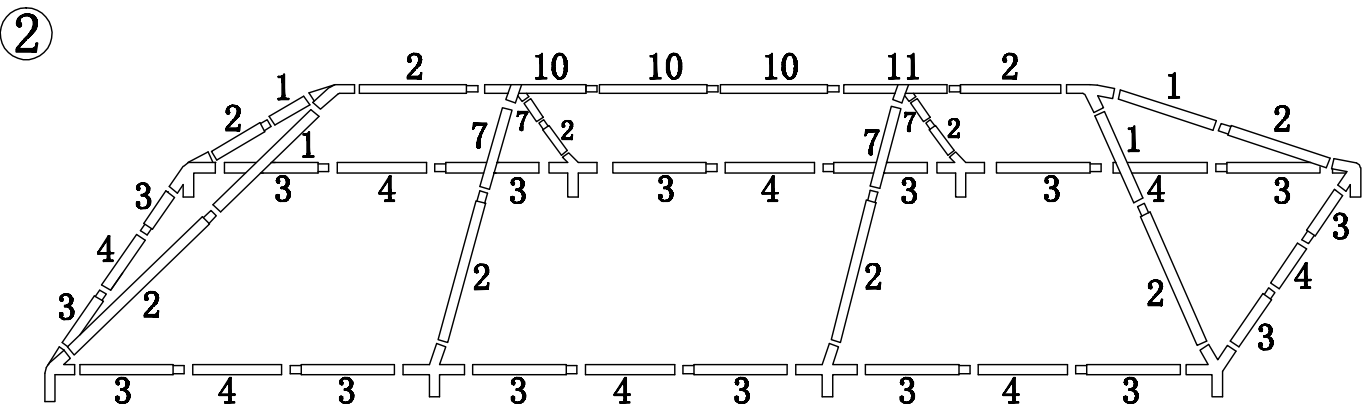

Gazebo With Sides (3x9m)

ASSEMBLY INSTRUCTIONS

3 X 9 M

- | | | | | | | |
|---|--|-----|--|----|--|-----|
| ① | | X4 | | X4 | | X4 |
| ② | | X10 | | X2 | | X2 |
| ③ | | X16 | | X8 | | X16 |
| ④ | | X8 | | X6 | | X8 |
| ⑤ | | X8 | | | | |
| ⑥ | | X8 | | | | |
| ⑦ | | X4 | | | | |
| ⑧ | | X6 | | | | |
| ⑨ | | X3 | | | | |
| ⑩ | | X3 | | | | |
| ⑪ | | X1 | | | | |

4

5

6