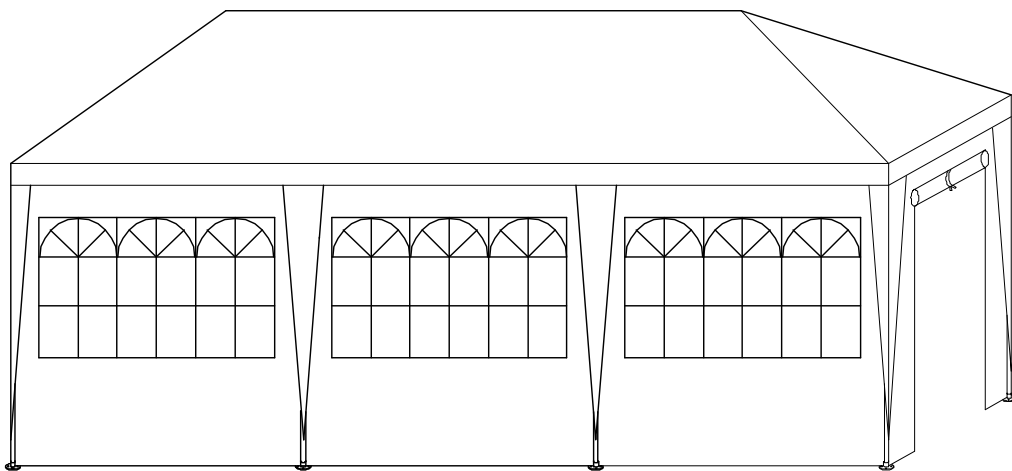

Gazebo With Sides (3x9m)

ASSEMBLY INSTRUCTIONS

3 X 9 M

- | | | | | | | |
|---|--|-----|--|----|--|-----|
| ① | | X4 | | X4 | | X4 |
| ② | | X10 | | X2 | | X2 |
| ③ | | X16 | | X8 | | X16 |
| ④ | | X8 | | X6 | | X8 |
| ⑤ | | X8 | | | | |
| ⑥ | | X8 | | | | |
| ⑦ | | X4 | | | | |
| ⑧ | | X6 | | | | |
| ⑨ | | X3 | | | | |
| ⑩ | | X3 | | | | |
| ⑪ | | X1 | | | | |