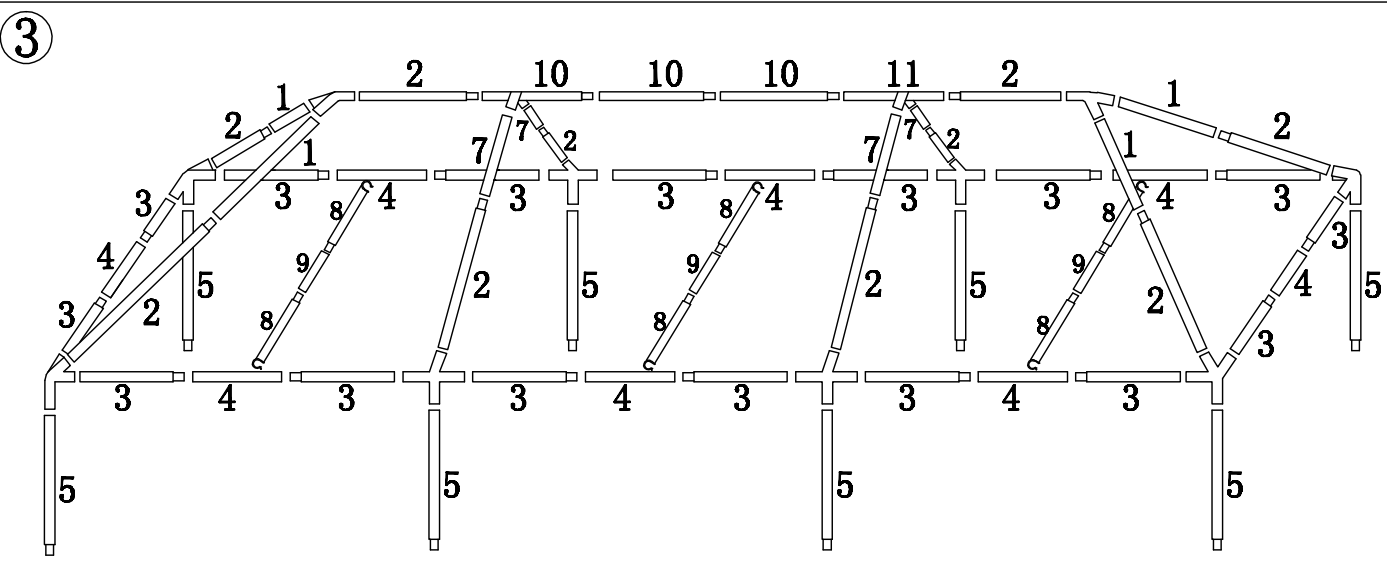

Gazebo With Sides (3x9m)

ASSEMBLY INSTRUCTIONS

3 X 9 M

- | | | | | | | |
|---|--|-----|--|----|--|-----|
| ① | | X4 | | X4 | | X4 |
| ② | | X10 | | X2 | | X2 |
| ③ | | X16 | | X8 | | X16 |
| ④ | | X8 | | X6 | | X8 |
| ⑤ | | X8 | | | | |
| ⑥ | | X8 | | | | |
| ⑦ | | X4 | | | | |
| ⑧ | | X6 | | | | |
| ⑨ | | X3 | | | | |
| ⑩ | | X3 | | | | |
| ⑪ | | X1 | | | | |

4

5

6