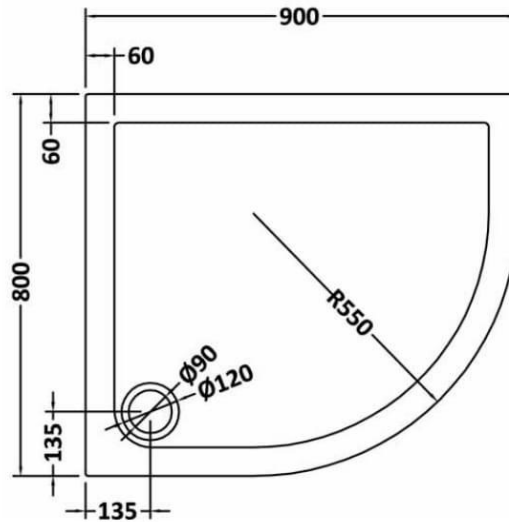

CUSTOMER DATA SHEET - SHOWER TRAYS

DESCRIPTION: Offset Quad Tray Rh 900X800x40

**900 x 800 OFFSET
QUADRANT TRAY RH**

PRODUCT DIMENSIONS

Length (mm)	Width (mm)	Height (mm)	Nett Wgt Kg
900	800	40	16.3

PACKAGING DIMENSIONS

Length (mm)	Width (mm)	Height (mm)	Gross Wgt Kg
900	800	40	16.3

PACKAGING DATA

Box Colour	Shrinkwrap & Polystyrene		
Box Qty	1	Label Colour	White Label
Label Size	100 X 50	Label Qty	2

OUTER BOX DIMENSIONS (If Applicable)

Length (mm)	Width (mm)	Height (mm)	Gross Wgt Kg

PRODUCT DETAILS

Country of Origin	United Kingdom
Fitting Instruction	Yes
Product Material	Acrylic Capped ABS Caco3 & Pu
Mat' Colour Ref'	European White
Waste Required	