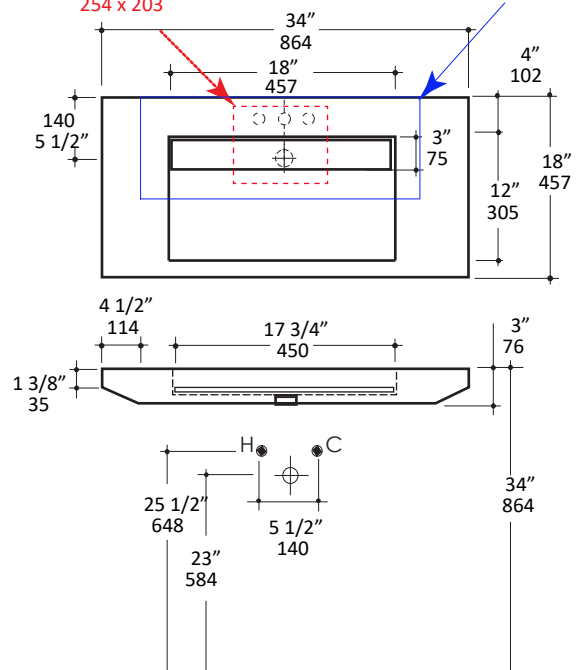

Specifications:

Installation:	Wall-mount or vanity-top
Exterior Dimensions:	34" w x 18" d x 3" h
Material:	Natural Stone
Weight:	84 lbs
Overflow:	No
Finishes:	WH - Bianco NM - Marquina
Faucet Holes:	00 - no hole 01 - one centered hole 02 - two hole - center and right, 4" spread 03 - three hole, 8" spread
Cutout Size:	10" x 8" (template available upon request)
Vanity Base Size:	25 3/4" x 10" (template available upon request)
Faucet Hole Size:	Ø 1 3/8"
Drain Hole Size:	Ø 1 3/4"

Features:

- Marble stone sink
- Decorative drain cover included
- No overflow
- Requires s. steel brackets for wall-mount installation without vanity
- Most standard American grid drains can also be used
- Vanity bases should allow for a 1/2" overhang on front and both sides to compensate for dimensional variations of the sink top.

CUT OUT
10" x 8"
254 x 203

VANITY BASE
25 3/4" x 10"
654 x 254

Codes + Standards:

- Meets and exceeds applicable national codes and standards

compliant when installed to specific requirements of this regulation

Recommended Items:

- Furniture
 - LIB-W-34 - Wall-mount under-counter vanity with polished chrome pull on flip-open door and LED light in open cubby
 - LIB-W-19 - Wall-mount mirror with LED lights

LACAVA reserves the right to revise any dimension or information on this sheet without notice. Dimensions are nominal and may vary within an industry accepted tolerance of 1/4". Drawings provided herein are meant to give the user an idea of the product and are not made to scale.
Revised: 08/28/2020