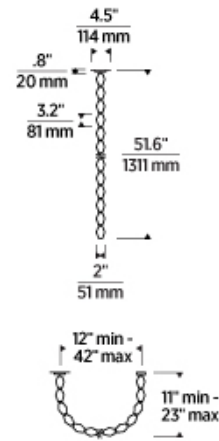

7400 Linder Avenue, Skokie, IL 60077
T 847.410.4400 | F 847.410.4500 | techlighting.com

700CLR	SHAPE OR SIZE	FINISH	LAMP
	48 48	BZ DARK BRONZE	-LED927R INTEGRATED LED 90 CRI 2700K 120V (REMOTE)
		NB NATURAL BRASS	- INTEGRATED LED 90 CRI 2700K 277V (REMOTE)
		N POLISHED NICKEL	LED927R- (REMOTE)
			-LED927S INTEGRATED LED 90 CRI 2700K 120V-277V UNIVERSAL (SURFACE)
			-LED930R INTEGRATED LED 90 CRI 3000K 120V (REMOTE)
			- INTEGRATED LED 90 CRI 3000K LED930R- 277V (REMOTE)
			277
			-LED930S INTEGRATED LED 90 CRI 3000K 120V-277V UNIVERSAL (SURFACE)

COLLIER 48 PENDANT

VISUAL COMFORT & Co.

SPECIFICATIONS

PRIMARY MATERIAL	Aluminum or Brass
SHADE MATERIAL	Crystal
NET WEIGHT	15 lbs
HEIGHT	51.6in
WIDTH	2in
LENGTH	2in
UP LIGHT / DOWN LIGHT / BOTH?	
WET LISTED	
DAMP LISTED	
DRY LISTED	
MIN. HANGING HEIGHT	51.6in
MAX HANGING HEIGHT	54.6in
TOTAL CORD LENGTH	
TOTAL STEM LENGTH	
STEM QTY	
SLOPED CEILING ADAPTABLE?	Yes 45° Max
GENERAL LISTING	ETL Listed
INCLUDES	

REMOTE CANOPY/SURFACE CANOPY/MUD PLATE

LAMPING SPECIFICATIONS

	LED LAMP	INTEGRATED LED	NON LED	NO LAMP
DELIVERED LUMENS		904		
WATTS		16.4		
MAX WATTAGE PER BULB		16.4W		
		120V ELV, TRIAC 277V 0-10V Universal 120V-277V 0-10, ELV, TRIAC		
CCT		2700K 3000K		
CRI		90 CRI		
LED LIFETIME L70		>50000		
AVERAGE BULB HOURS		Integrated LED	Replacement LED	No Lamp
FIELD SERVICEABLE LED		LED	Lamp	*
LAMP BASE				Integrated LED
This product can be used to comply with California Energy Efficiency Standards 2016 Title 24 Part 6 / JAS.		Yes		Integrated LED
This product can be used to comply with California Appliance Efficiency Standards		N/A		True
Warranty				5 Years
* From the 20 and may be shipped to and sold in California.				