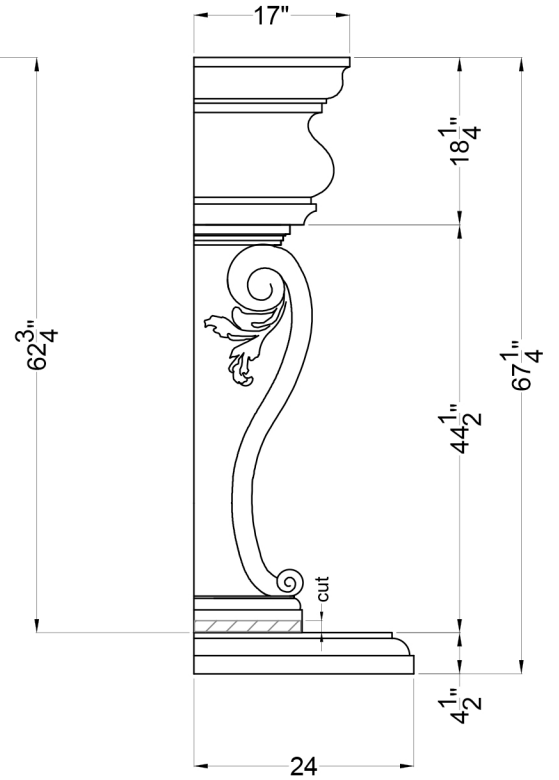

TOP VIEW

FRONT VIEW

SIDE VIEW

Legend

- FS-150
- FH-12
- Adjustable part (cut to fit)