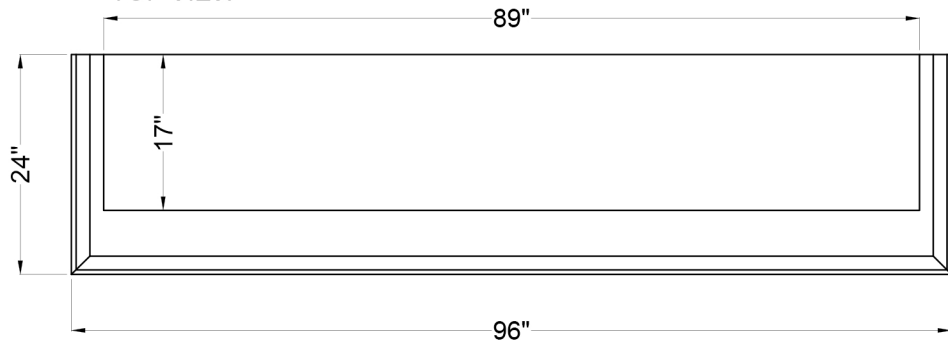

TOP VIEW

FRONT VIEW

SIDE VIEW

Legend

- FS-150
- FH-12
- Adjustable part (cut to fit)