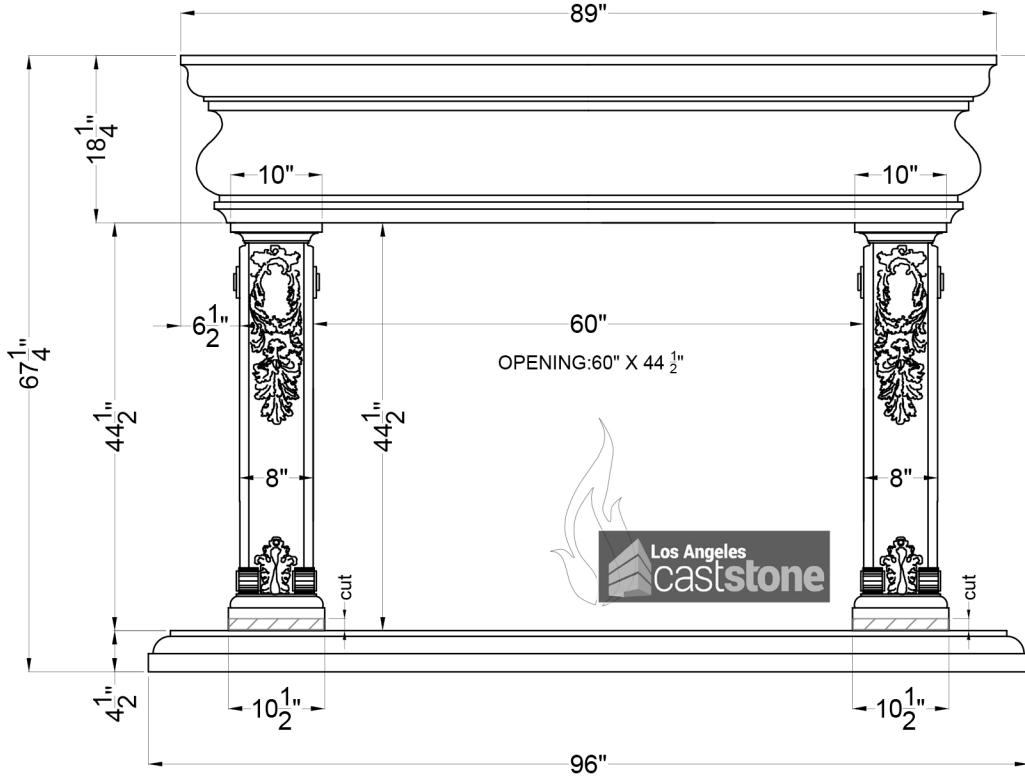

TOP VIEW

FRONT VIEW

SIDE VIEW

Legend

- FS-150
- FH-12
- Adjustable part (cut to fit)