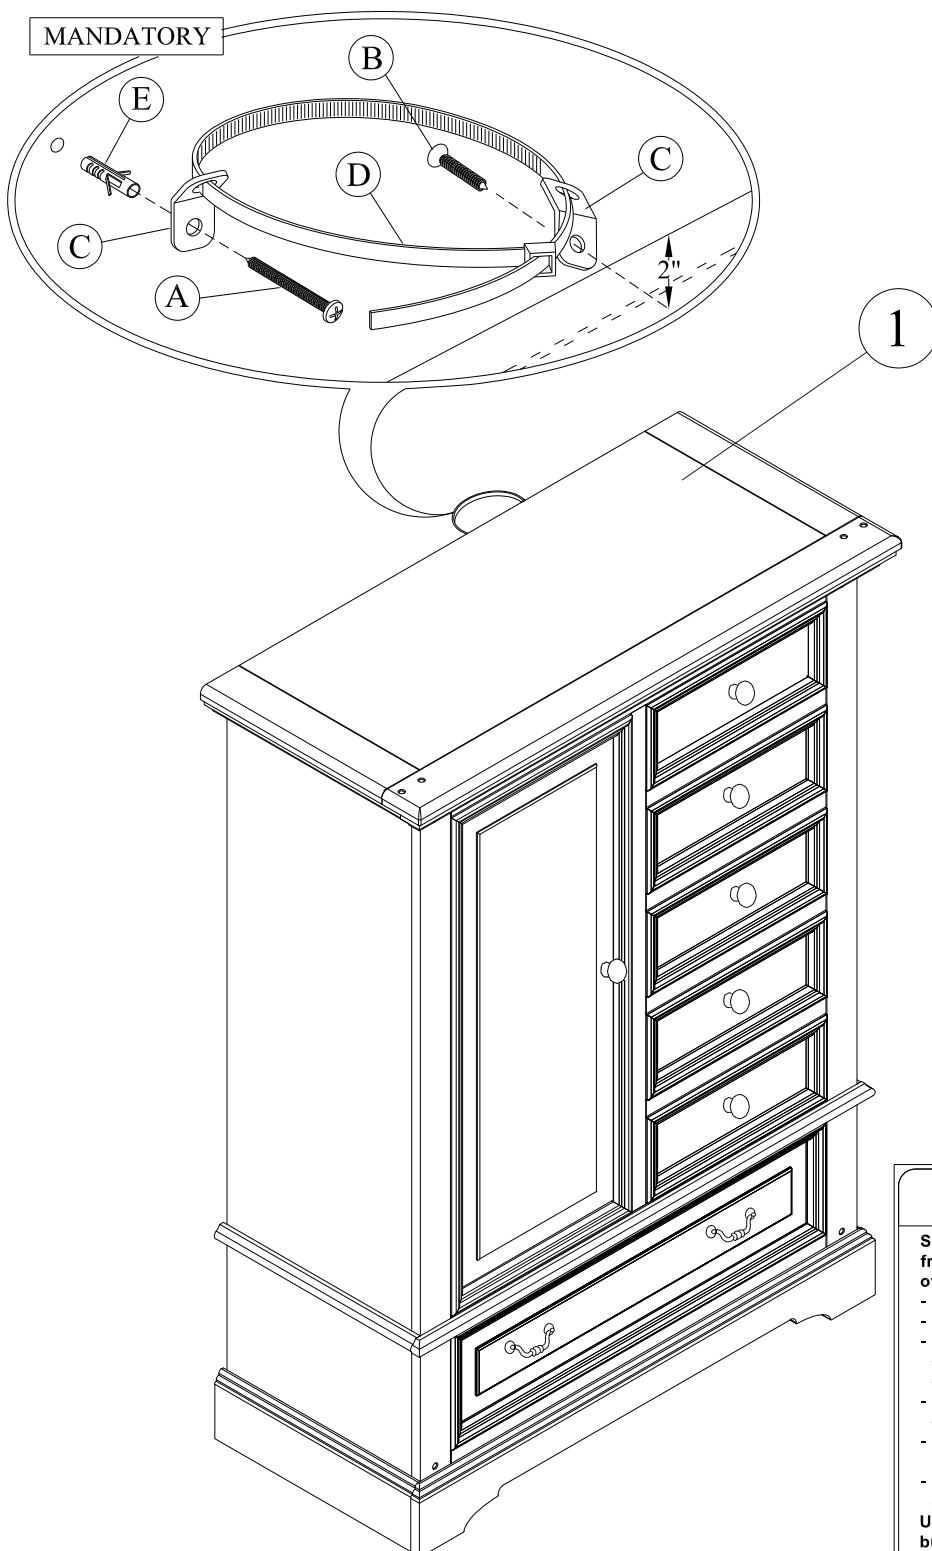

ASSEMBLY INSTRUCTION

CHEST

BEFORE YOU START ASSEMBLING ,
PLEASE MAKE SURE ALL PARTS & HARDWARE ARE INCLUDE IN BOX :

NO	PARTS	QTY
1	GENTLEMAN'S CHEST	1 PC

NO	HARDWARE	QTY
A	SCREW Ø8 x 2"	1 PC
B	SCREW Ø8 x 5/8"	1 PC
C	BRACKET	2 PCS
D	RESTRAIN STRAP	1 PC
E	PLASTIC ANCHOR	1 PC

▲ WARNING

Serious or fatal crushing injuries can occur from furniture tipover. To help prevent tipover:

- Install tipover restraint provided.
- Place heaviest items in the lowest drawers.
- Unless specifically designed to accommodate, do not set TV's or other heavy objects on top of this product.
- Never allow children to climb or hang on drawers, doors, or shelves.
- Never open more than one drawer at a time.
- (OR)
- Do not defeat or remove the drawer interlock system