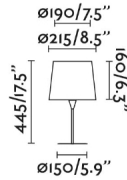

General characteristics

Fixation	Table
voltage	120V
Hertz	60Hz
Cable length	0.02 ft
Switch type	On/Off
Max. Power	15W

Material

Body/Structure	Steel
Screen	Textile

Finish

Body/Structure	Black
Screen	Green
Location	Dry locations only
US Certification	Portátiles ETLus