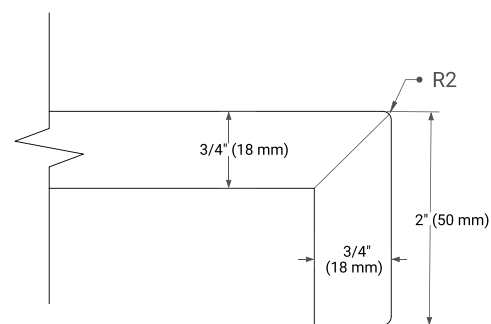

EDGE SIDE VIEW