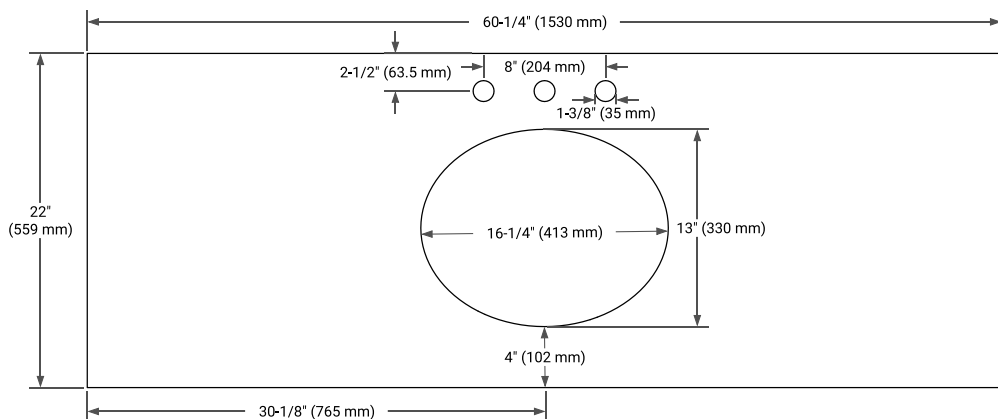

60" SINGLE OVAL SINK COUNTERTOP WITH 2 IN. THICKNESS

OVERALL DIMENSIONS

60.25" W x 22" D x 2" H

COUNTERTOP OPTIONS

FEATURES

- Solid countertop with mitered edges & seams
- Undermount white oval sink
- Pre-drilled for 8" widespread faucet

INCLUDED

- Countertop
- Matching Backsplash
- Oval Sink

COUNTERTOP PLAN VIEW