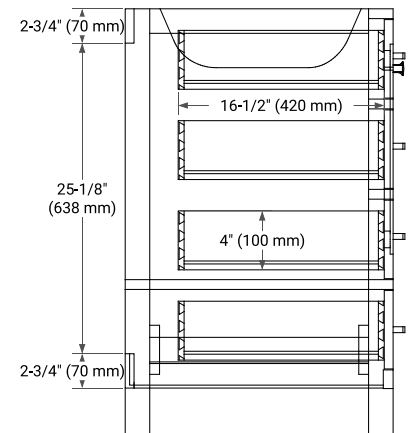

60" SINGLE SINK BASE CABINET

BASE CABINET DIMENSIONS

60" W x 21.5" D x 34.5" H

FEATURES

- Solid wood frame & plywood panels
- Dovetail drawers and joints
- Soft closing doors & drawers

HARDWARE FINISHES*

Brushed Nickel   Satin Brass   Matte Black   Polished Chrome

Hardware comes preinstalled with the illustrated option. Other finishes are available on our online store if you prefer a different one.

AVAILABLE COLORS

White   Grey   Midnight Blue   Espresso   Oak

FRONT VIEW

SIDE VIEW

PLAN VIEW