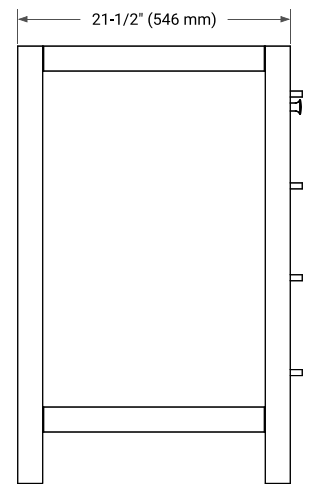

## BASE CABINET DIMENSIONS

60" W x 21.5" D x 34.5" H

## FRONT VIEW

## SIDE VIEW

## OVERALL DIMENSIONS

60.25" W x 22" D x 2" H