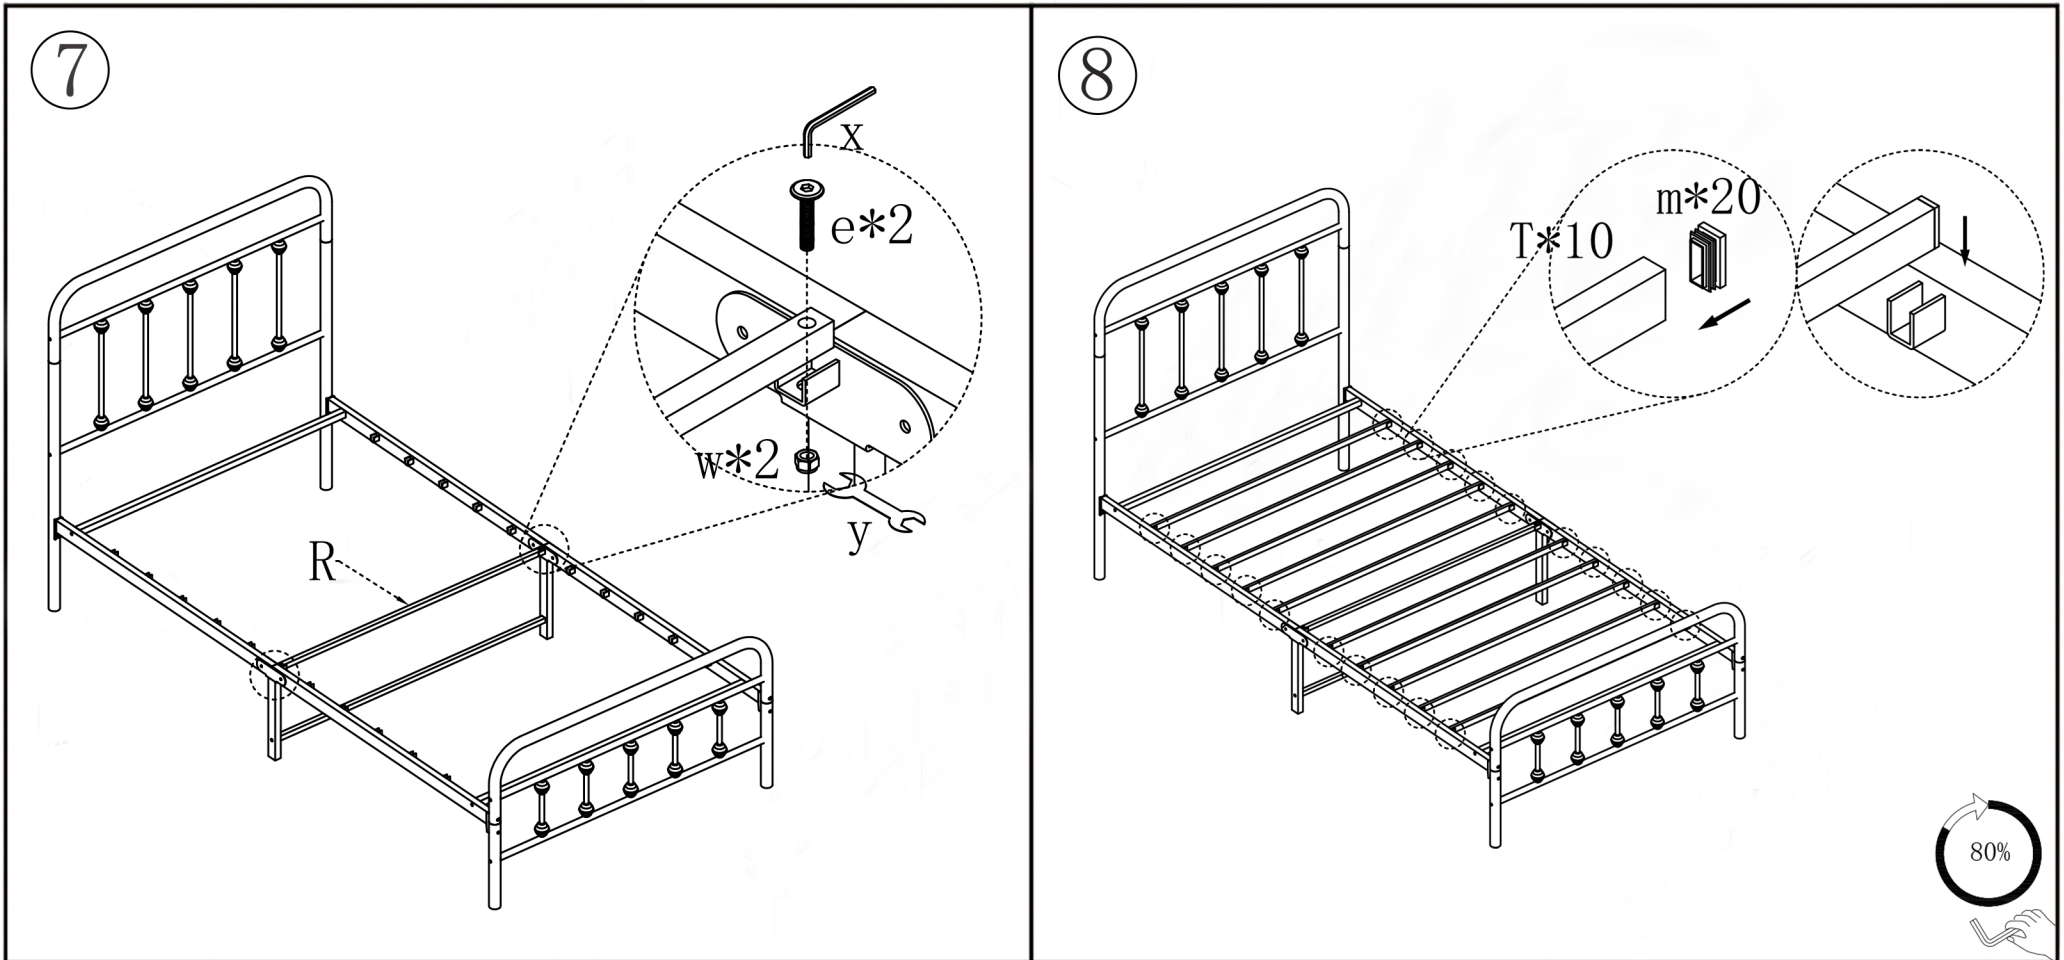

5

NOTE: PLEASE DO NOT TIGHTEN THE BOLTS UNTIL ALL FIXED

If you have any questions, pls contact us via "Contact Seller" in your order profile.