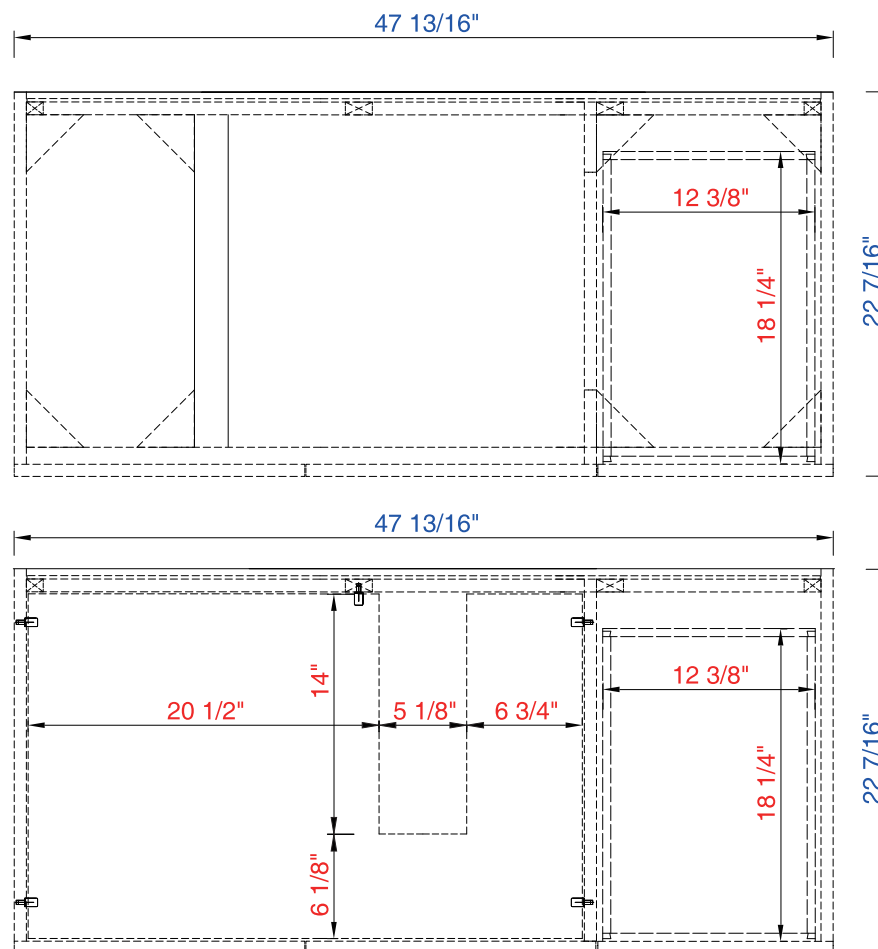

NOTE ONE: Countertops are not shown in these diagrams. (Cabinet Only)  
NOTE TWO: This vanity does not have a Backsplash.

NOTE ONE: Countertops are not shown in these diagrams. (Cabinet Only)

NOTE TWO: Internal Shelves (Shown) are designed to align with sinks in James Martin's Optional Countertops.  
Customers' own countertops and sinks may align differently, and modification may be required.

NOTE ONE: Countertops are not shown in these diagrams. (Cabinet Only)  
NOTE TWO: This vanity does not have a Backsplash.

NOTE ONE: Countertops are not shown in these diagrams. (Cabinet Only)  
NOTE TWO: This vanity does not have a Backsplash.

NOTE ONE: Countertops are not shown in these diagrams. (Cabinet Only)

NOTE TWO: Internal Shelves (Shown) are designed to align with sinks in James Martin's Optional Countertops.  
Customers' own countertops and sinks may align differently, and modification may be required.