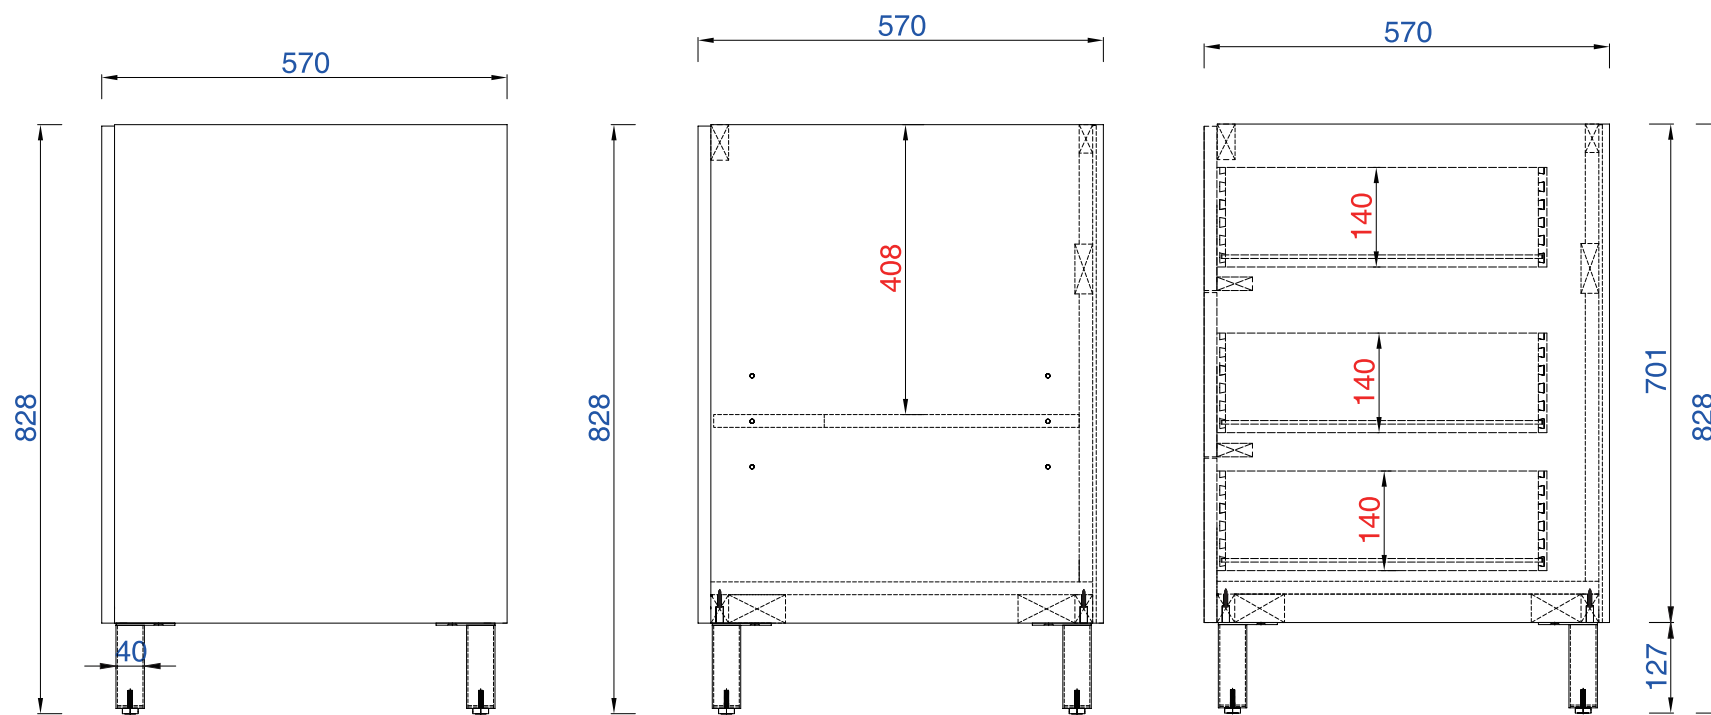

NOTE ONE: Countertops are not shown in these diagrams. (Cabinet Only)  
NOTE TWO: This vanity does not have a Backsplash.

NOTE ONE: Countertops are not shown in these diagrams. (Cabinet Only)

NOTE TWO: Internal Shelves (Shown) are designed to align with sinks in James Martin's Optional Countertops.  
Customers' own countertops and sinks may align differently, and modification may be required.

NOTE ONE: Countertops are not shown in these diagrams. (Cabinet Only)  
NOTE TWO: This vanity does not have a Backsplash.

NOTE ONE: Countertops are not shown in these diagrams. (Cabinet Only)  
NOTE TWO: This vanity does not have a Backsplash.

NOTE ONE: Countertops are not shown in these diagrams. (Cabinet Only)

NOTE TWO: Internal Shelves (Shown) are designed to align with sinks in James Martin's Optional Countertops.  
Customers' own countertops and sinks may align differently, and modification may be required.

NOTE ONE: Countertops are not shown in these diagrams. (Cabinet Only)  
NOTE TWO: This vanity does not have a Backsplash.