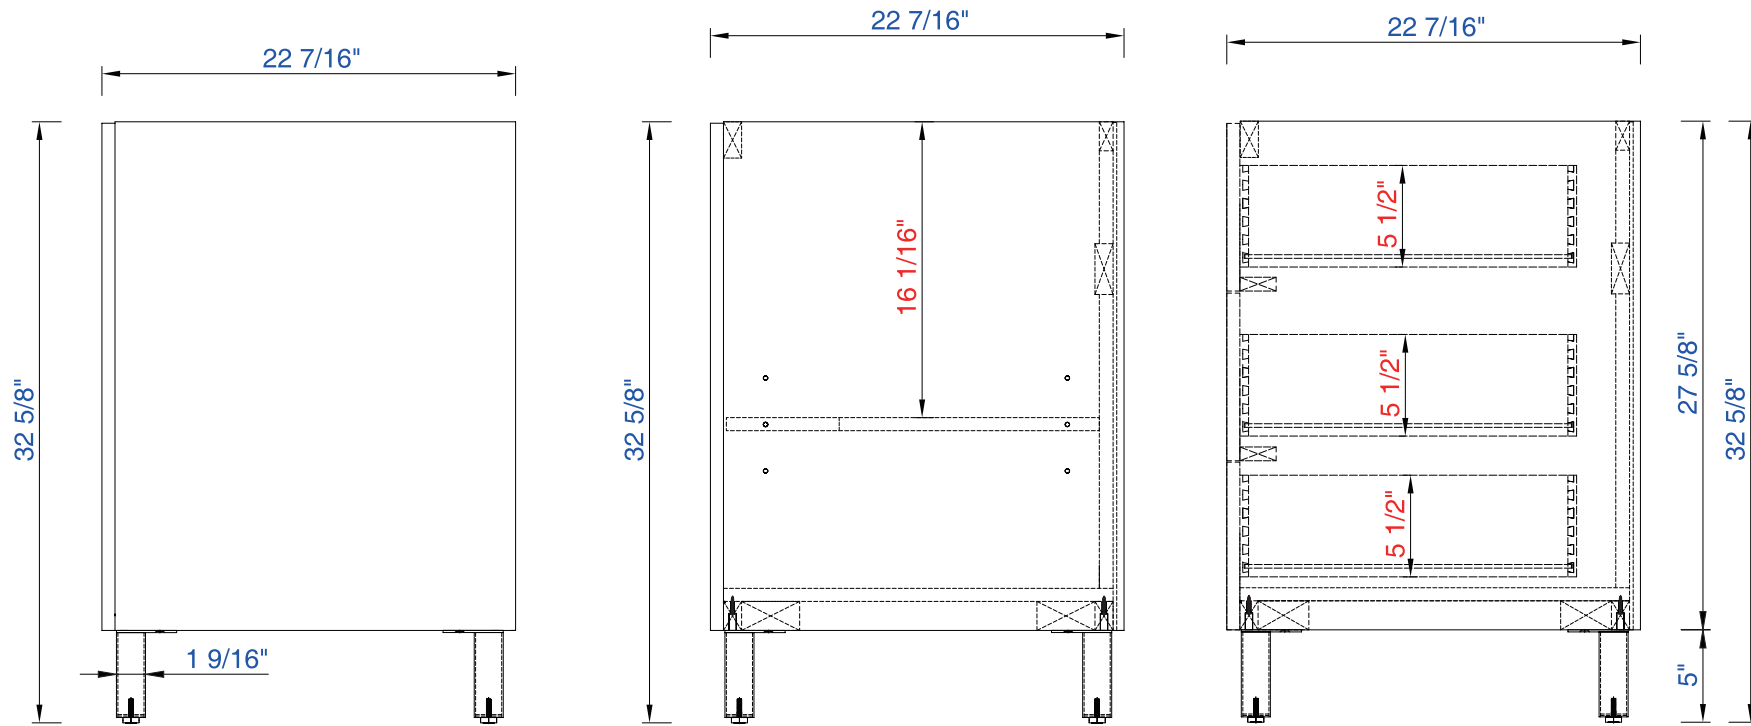

NOTE ONE: Countertops are not shown in these diagrams. (Cabinet Only)  
NOTE TWO: This vanity does not have a Backsplash.

NOTE ONE: Countertops are not shown in these diagrams. (Cabinet Only)

NOTE TWO: Internal Shelves (Shown) are designed to align with sinks in James Martin's Optional Countertops.  
Customers' own countertops and sinks may align differently, and modification may be required.

NOTE ONE: Countertops are not shown in these diagrams. (Cabinet Only)  
NOTE TWO: This vanity does not have a Backsplash.

NOTE ONE: Countertops are not shown in these diagrams. (Cabinet Only)  
NOTE TWO: This vanity does not have a Backsplash.

NOTE ONE: Countertops are not shown in these diagrams. (Cabinet Only)

NOTE TWO: Internal Shelves (Shown) are designed to align with sinks in James Martin's Optional Countertops.  
Customers' own countertops and sinks may align differently, and modification may be required.

NOTE ONE: Countertops are not shown in these diagrams. (Cabinet Only)  
NOTE TWO: This vanity does not have a Backsplash.