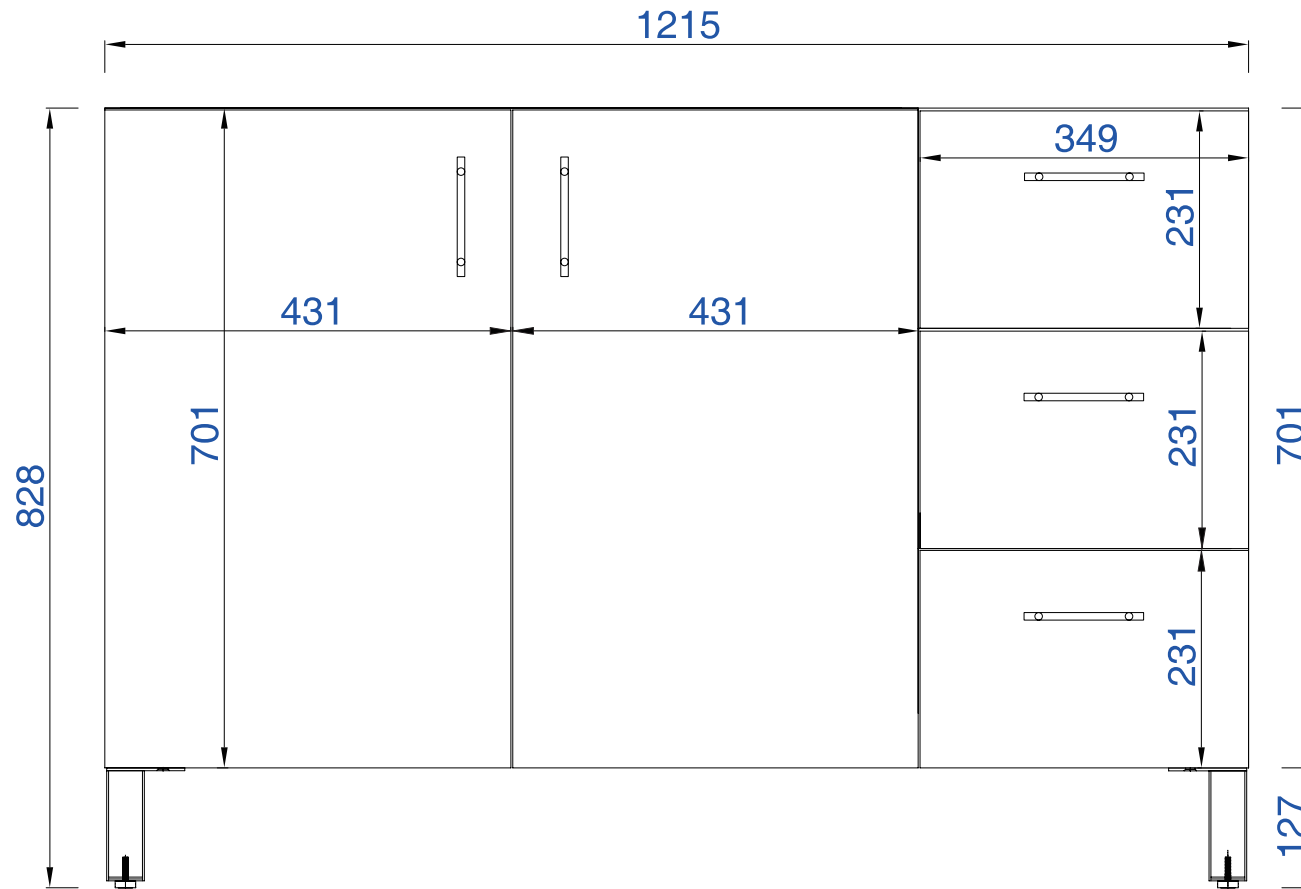

NOTE ONE: Countertops are not shown in these diagrams. (Cabinet Only)  
NOTE TWO: This vanity does not have a Backsplash.

NOTE ONE: Countertops are not shown in these diagrams. (Cabinet Only)

NOTE TWO: Internal Shelves (Shown) are designed to align with sinks in James Martin's Optional Countertops.  
Customers' own countertops and sinks may align differently, and modification may be required.

NOTE ONE: Countertops are not shown in these diagrams. (Cabinet Only)  
NOTE TWO: This vanity does not have a Backsplash.

NOTE ONE: Countertops are not shown in these diagrams. (Cabinet Only)  
NOTE TWO: This vanity does not have a Backsplash.

NOTE ONE: Countertops are not shown in these diagrams. (Cabinet Only)

NOTE TWO: Internal Shelves (Shown) are designed to align with sinks in James Martin's Optional Countertops.  
Customers' own countertops and sinks may align differently, and modification may be required.

NOTE ONE: Countertops are not shown in these diagrams. (Cabinet Only)  
NOTE TWO: This vanity does not have a Backsplash.