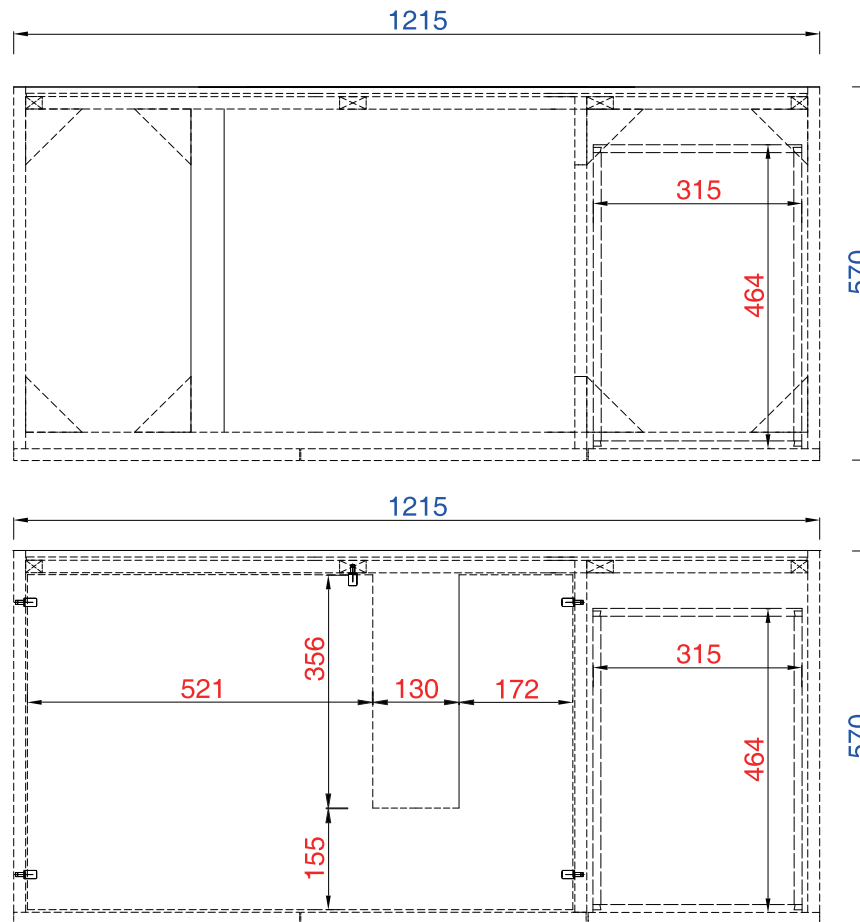

NOTE ONE: Countertops are not shown in these diagrams. (Cabinet Only)  
NOTE TWO: This vanity does not have a Backsplash.

NOTE ONE: Countertops are not shown in these diagrams. (Cabinet Only)

NOTE TWO: Internal Shelves (Shown) are designed to align with sinks in James Martin's Optional Countertops.  
Customers' own countertops and sinks may align differently, and modification may be required.

NOTE ONE: Countertops are not shown in these diagrams. (Cabinet Only)  
NOTE TWO: This vanity does not have a Backsplash.

NOTE ONE: Countertops are not shown in these diagrams. (Cabinet Only)  
NOTE TWO: This vanity does not have a Backsplash.

NOTE ONE: Countertops are not shown in these diagrams. (Cabinet Only)

NOTE TWO: Internal Shelves (Shown) are designed to align with sinks in James Martin's Optional Countertops.  
Customers' own countertops and sinks may align differently, and modification may be required.

NOTE ONE: Countertops are not shown in these diagrams. (Cabinet Only)  
NOTE TWO: This vanity does not have a Backsplash.