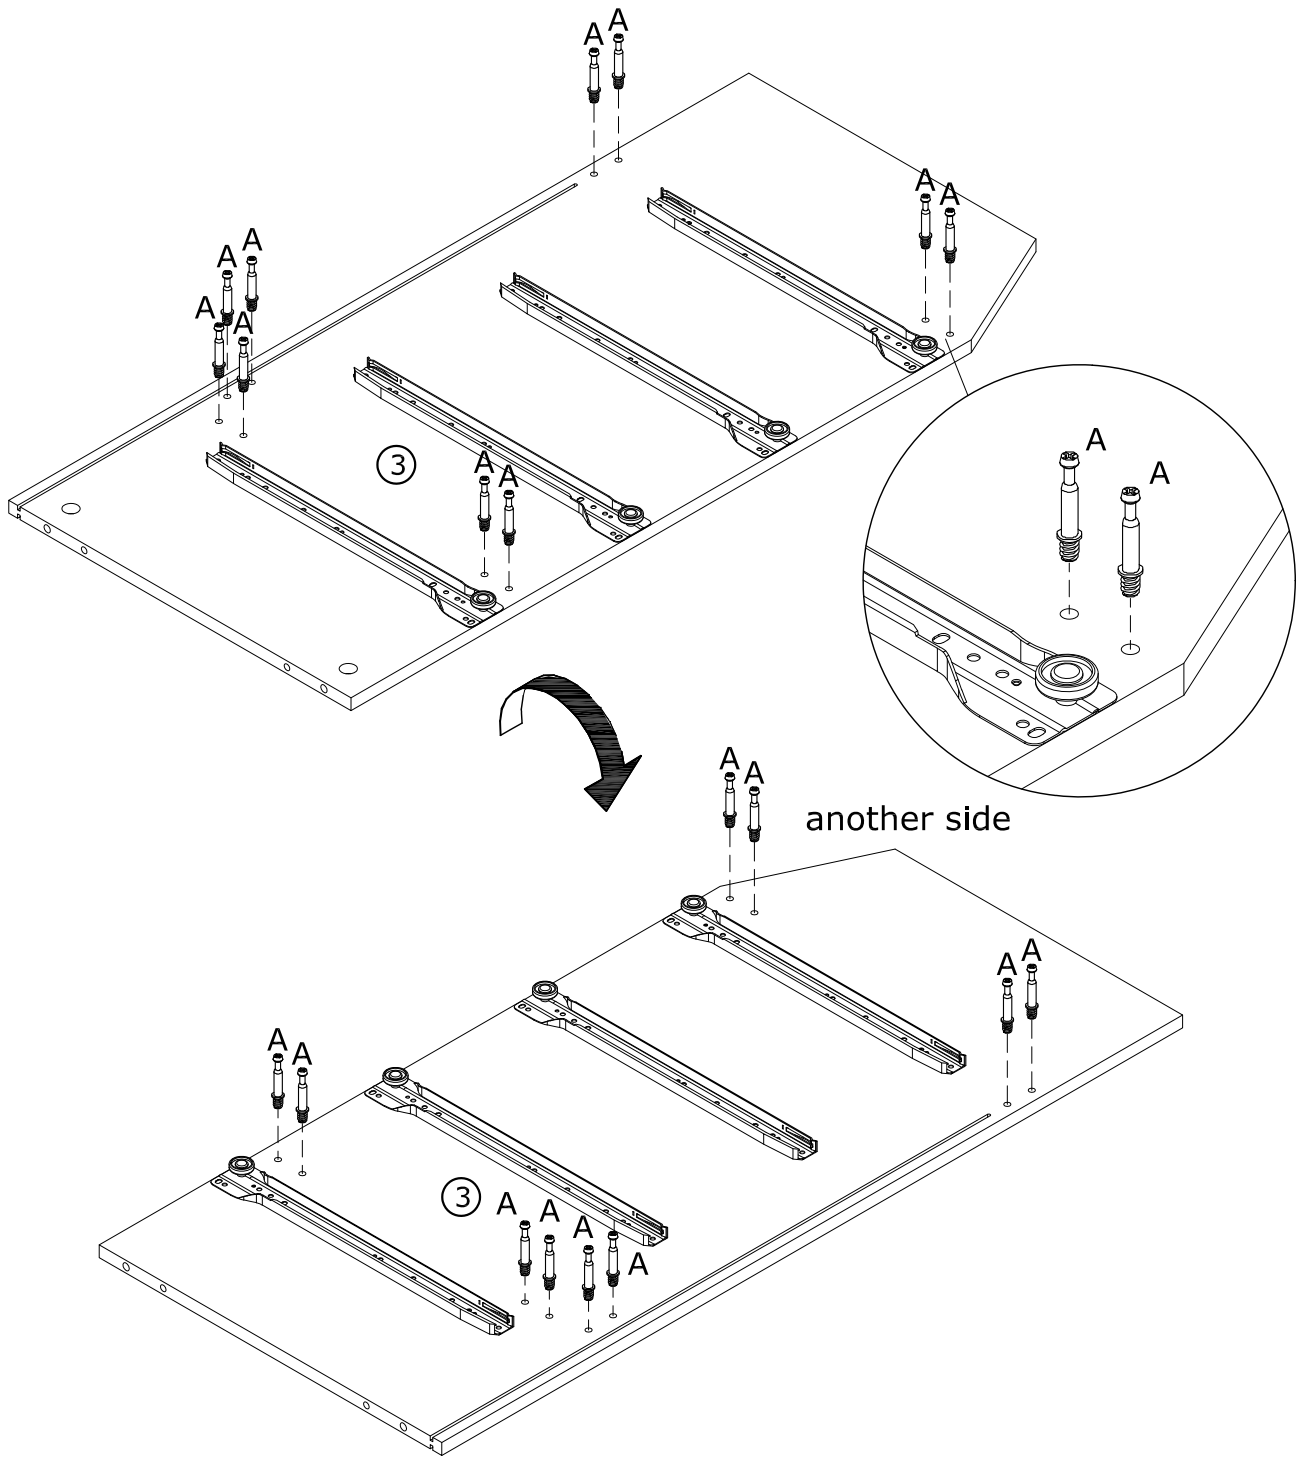

SPARE BAG

THE SPARE BAG INCLUDED EXTRA HARDWARE FOR DAMAGED OR MISSING SMALL HARDWARE WHILE YOU ARE ASSEMBLING

 <p>A</p>	 <p>C</p>	 <p>Arrow must face hole</p>	
Gently screw cam bolt into the threaded anchor	Insert the wood dowel halfway into hole		Screw the camlock firmly into locked position.

x4

3

another side

X2

4

5

⚠ Only 1pc No. ③ panel.

6