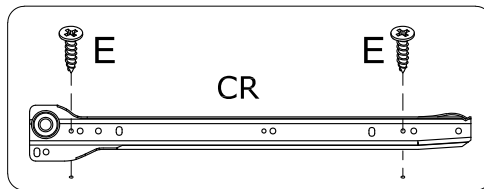

Hardware

 <p>Cam bolt</p>		 <p>Cam lock</p>		 <p>6 x 30mm Wood dowel</p>		 <p>Ø4 x 30mm</p>	
A	94+2pcs	B	94+2pcs	C	14+1pcs	D	44+1pcs
 <p>Ø3x12mm</p>		 <p>4x40mm 4x14mm</p>		 <p>Ø4x14mm</p>		 <p>Ø3x16mm Screw</p>	
E	80+2pcs	F	2pcs	G	4sets	H	8sets
 <p>Ø4x25mm</p>		 <p>300mm</p>		 <p>300mm</p>		 <p>300mm</p>	
I	10sets	CL	10pcs	CR	10pcs	DL	10pcs
 <p>300mm</p>							
DR	10pcs						

SPARE BAG

THE SPARE BAG INCLUDED EXTRA HARDWARE FOR DAMAGED OR MISSING SMALL HARDWARE WHILE YOU ARE ASSEMBLING

 <p>A</p>	 <p>C</p>	 <p>Arrow must face hole</p>	
Gently screw cam bolt into the threaded anchor	Insert the wood dowel halfway into hole		Screw the camlock firmly into locked position.

1

2

⚠ Only 1pc No. ③ panel.

E

x16

CL

x4

CR

x4

3

another side

X2

4

5

⚠ Only 1pc No. ③ panel.

6