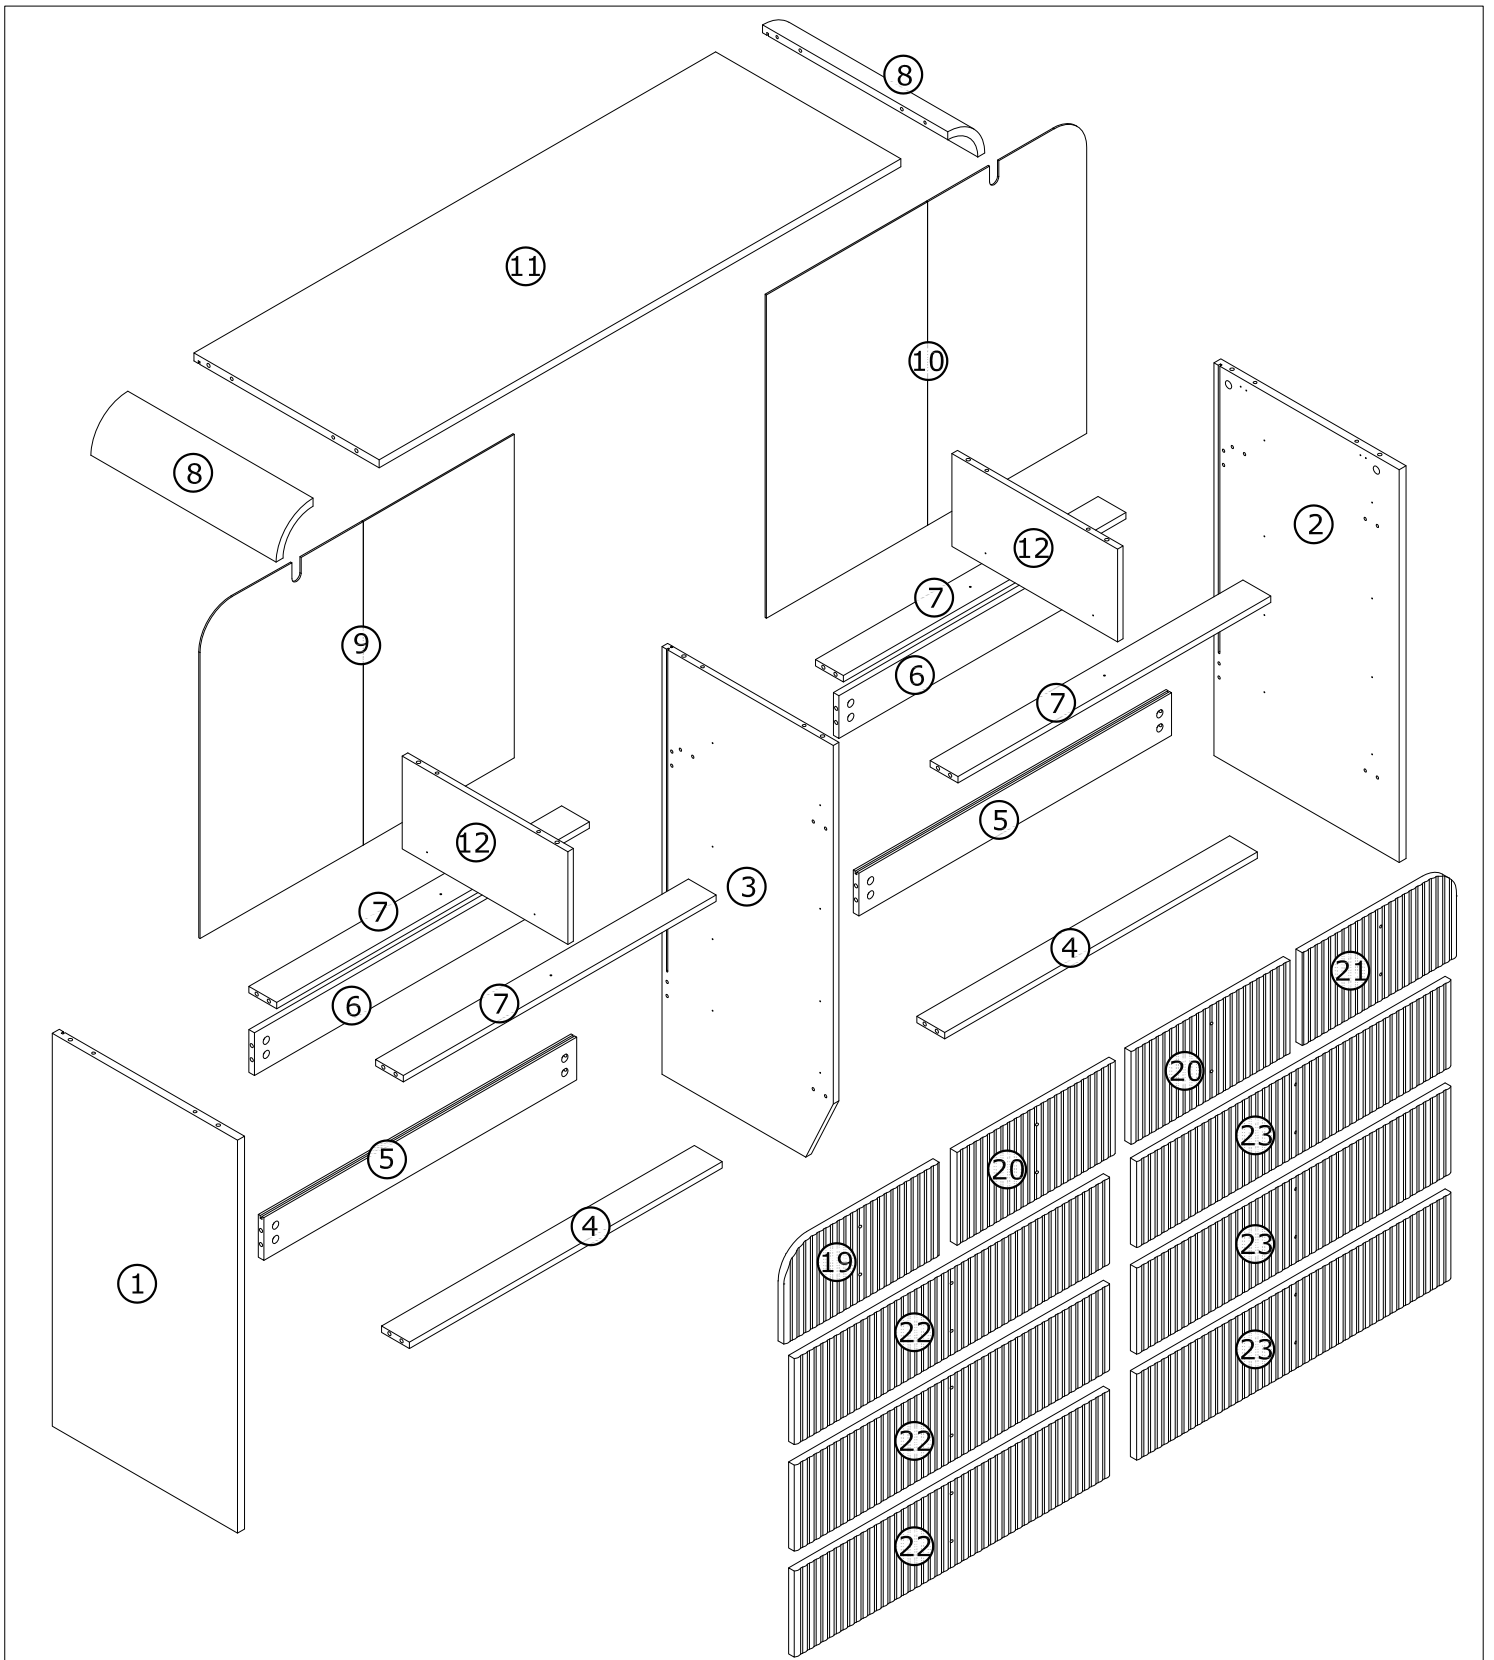

Installation instruction

x4

x6

Parts and Operation Elements

			
① 1pc	② 1pc	③ 1pc	④ 2pcs
			
⑤ 2pcs	⑥ 2pcs	⑦ 4pcs	⑧ 2pcs
			
⑨ 1pc	⑩ 1pc	⑪ 1pc	⑫ 2pcs
			
⑬ 4pcs	⑭ 10pcs	⑮ 10pcs	⑯ 4pcs
			
⑰ 6pcs	⑱ 6pcs	⑲ 1pc	⑳ 2pcs
			
㉑ 1pc	㉒ 3pcs	㉓ 3pcs	

Hardware

 <p>Cam bolt</p>		 <p>Cam lock</p>		 <p>6 x 30mm Wood dowel</p>		 <p>Ø4 x 30mm</p>	
A	94+2pcs	B	94+2pcs	C	14+1pcs	D	44+1pcs
 <p>Ø3x12mm</p>		 <p>4x40mm 4x14mm</p>		 <p>Ø4x14mm</p>		 <p>Ø3x16mm Screw</p>	
E	80+2pcs	F	2pcs	G	4sets	H	8sets
 <p>Ø4x25mm</p>		 <p>300mm</p>		 <p>300mm</p>		 <p>300mm</p>	
I	10sets	CL	10pcs	CR	10pcs	DL	10pcs
 <p>300mm</p>							
DR	10pcs						

SPARE BAG

THE SPARE BAG INCLUDED EXTRA HARDWARE FOR DAMAGED OR MISSING SMALL HARDWARE WHILE YOU ARE ASSEMBLING

 <p>A</p>	 <p>C</p>	 <p>Arrow must face hole</p>	
Gently screw cam bolt into the threaded anchor	Insert the wood dowel halfway into hole		Screw the camlock firmly into locked position.

x4

3

another side

X2

4

5

⚠ Only 1pc No. ③ panel.

6