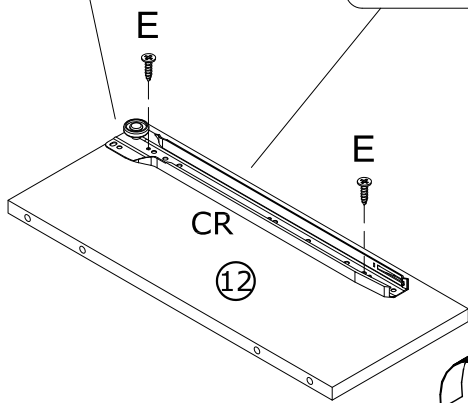

Hardware

 <p>Cam bolt</p>		 <p>Cam lock</p>		 <p>6 x 30mm Wood dowel</p>		 <p>Ø4 x 30mm</p>	
A	94+2pcs	B	94+2pcs	C	14+1pcs	D	44+1pcs
 <p>Ø3x12mm</p>		 <p>4x40mm 4x14mm</p>		 <p>Ø4x14mm</p>		 <p>Ø3x16mm Screw</p>	
E	80+2pcs	F	2pcs	G	4sets	H	8sets
 <p>Ø4x25mm</p>		 <p>300mm</p>		 <p>300mm</p>		 <p>300mm</p>	
I	10sets	CL	10pcs	CR	10pcs	DL	10pcs
 <p>300mm</p>							
DR	10pcs						

SPARE BAG

THE SPARE BAG INCLUDED EXTRA HARDWARE FOR DAMAGED OR MISSING SMALL HARDWARE WHILE YOU ARE ASSEMBLING

 <p>A</p>	 <p>C</p>	 <p>Arrow must face hole</p>	
Gently screw cam bolt into the threaded anchor	Insert the wood dowel halfway into hole		Screw the camlock firmly into locked position.

1

2

⚠ Only 1pc No. ③ panel.

E

x16

CL

x4

CR

x4

3

another side

X2

4

5

⚠ Only 1pc No. ③ panel.

6