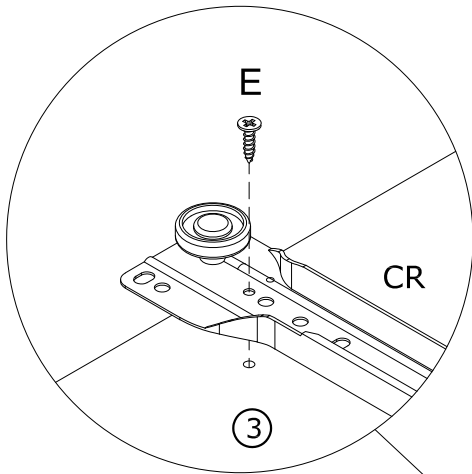

Hardware

 <p>Cam bolt</p>		 <p>Cam lock</p>		 <p>6 x 30mm Wood dowel</p>		 <p>Ø4 x 30mm</p>	
A	94+2pcs	B	94+2pcs	C	14+1pcs	D	44+1pcs
 <p>Ø3x12mm</p>		 <p>4x40mm 4x14mm</p>		 <p>Ø4x14mm</p>		 <p>Ø3x16mm Screw</p>	
E	80+2pcs	F	2pcs	G	4sets	H	8sets
 <p>Ø4x25mm</p>		 <p>300mm</p>		 <p>300mm</p>		 <p>300mm</p>	
I	10sets	CL	10pcs	CR	10pcs	DL	10pcs
 <p>300mm</p>							
DR	10pcs						

SPARE BAG

THE SPARE BAG INCLUDED EXTRA HARDWARE FOR DAMAGED OR MISSING SMALL HARDWARE WHILE YOU ARE ASSEMBLING

 <p>A</p>	 <p>C</p>	 <p>Arrow must face hole</p>	
Gently screw cam bolt into the threaded anchor	Insert the wood dowel halfway into hole		Screw the camlock firmly into locked position.

1

2

⚠ Only 1pc No. ③ panel.

E

x16

CL

x4

CR

x4

3

another side

X2

4

5

⚠ Only 1pc No. ③ panel.

6