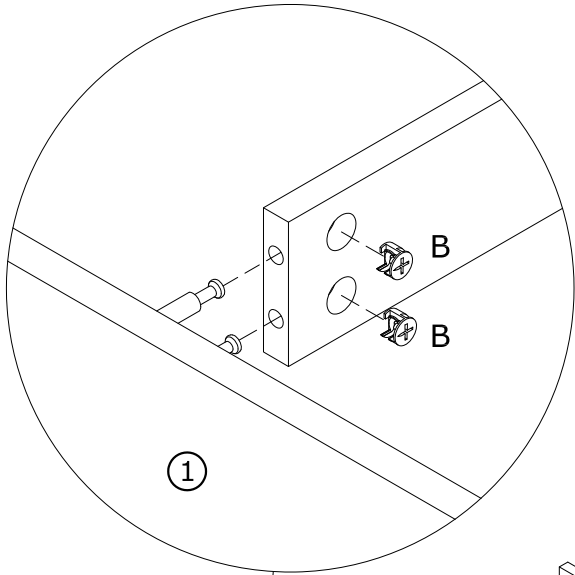

SPARE BAG

THE SPARE BAG INCLUDED EXTRA HARDWARE FOR DAMAGED OR MISSING SMALL HARDWARE WHILE YOU ARE ASSEMBLING

 <p>A</p>	 <p>C</p>	 <p>Arrow must face hole</p>	
Gently screw cam bolt into the threaded anchor	Insert the wood dowel halfway into hole		Screw the camlock firmly into locked position.

x4

3

another side

X2

4

5

⚠ Only 1pc No. ③ panel.

6

B  x10

7

B

x10

8

B

x10

9

B

x10

10

11

12

13

14

15