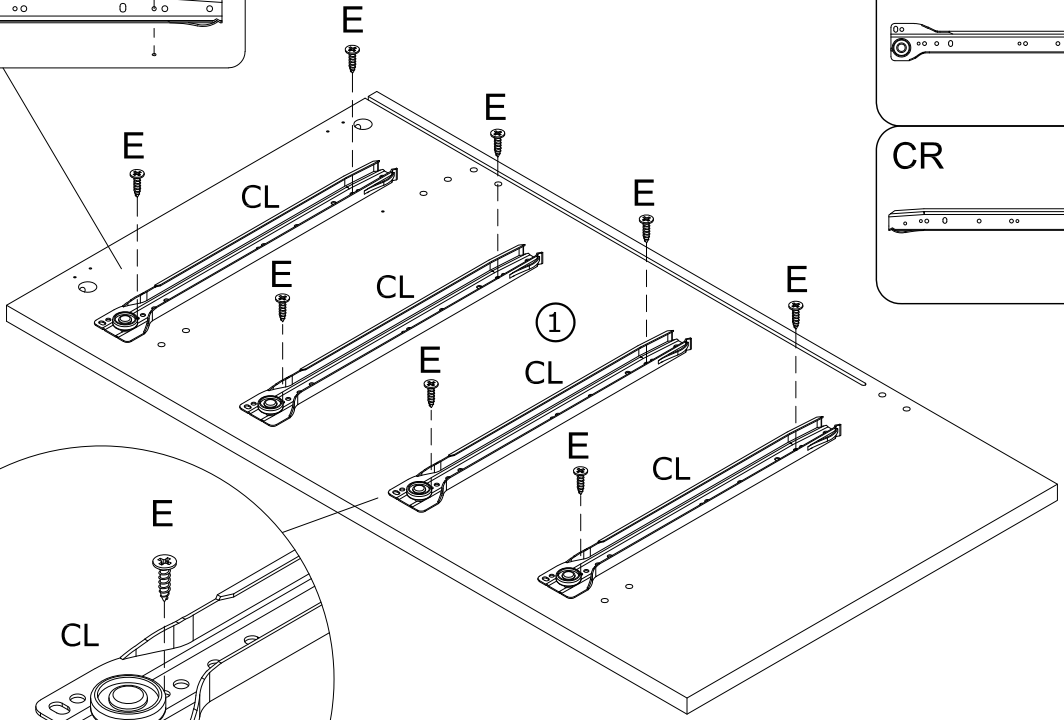

Installation instruction

x4

x6

Parts and Operation Elements

			
① 1pc	② 1pc	③ 1pc	④ 2pcs
			
⑤ 2pcs	⑥ 2pcs	⑦ 4pcs	⑧ 2pcs
			
⑨ 1pc	⑩ 1pc	⑪ 1pc	⑫ 2pcs
			
⑬ 4pcs	⑭ 10pcs	⑮ 10pcs	⑯ 4pcs
			
⑰ 6pcs	⑱ 6pcs	⑲ 1pc	⑳ 2pcs
			
㉑ 1pc	㉒ 3pcs	㉓ 3pcs	

Hardware

 <p>Cam bolt</p>		 <p>Cam lock</p>		 <p>6 x 30mm Wood dowel</p>		 <p>Ø4 x 30mm</p>	
A	94+2pcs	B	94+2pcs	C	14+1pcs	D	44+1pcs
 <p>Ø3x12mm</p>		 <p>4x40mm 4x14mm</p>		 <p>Ø4x14mm</p>		 <p>Ø3x16mm Screw</p>	
E	80+2pcs	F	2pcs	G	4sets	H	8sets
 <p>Ø4x25mm</p>		 <p>300mm</p>		 <p>300mm</p>		 <p>300mm</p>	
I	10sets	CL	10pcs	CR	10pcs	DL	10pcs
 <p>300mm</p>							
DR	10pcs						

SPARE BAG

THE SPARE BAG INCLUDED EXTRA HARDWARE FOR DAMAGED OR MISSING SMALL HARDWARE WHILE YOU ARE ASSEMBLING

 <p>A</p>	 <p>C</p>	 <p>Arrow must face hole</p>	
Gently screw cam bolt into the threaded anchor	Insert the wood dowel halfway into hole		Screw the camlock firmly into locked position.

1

2

⚠ Only 1pc No. ③ panel.

E

x16

CL

x4

CR