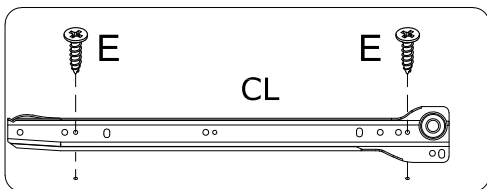

Hardware

 <p>Cam bolt</p>		 <p>Cam lock</p>		 <p>6 x 30mm Wood dowel</p>		 <p>Ø4 x 30mm</p>	
A	94+2pcs	B	94+2pcs	C	14+1pcs	D	44+1pcs
 <p>Ø3x12mm</p>		 <p>4x40mm 4x14mm</p>		 <p>Ø4x14mm</p>		 <p>Ø3x16mm Screw</p>	
E	80+2pcs	F	2pcs	G	4sets	H	8sets
 <p>Ø4x25mm</p>		 <p>300mm</p>		 <p>300mm</p>		 <p>300mm</p>	
I	10sets	CL	10pcs	CR	10pcs	DL	10pcs
 <p>300mm</p>							
DR	10pcs						

SPARE BAG

THE SPARE BAG INCLUDED EXTRA HARDWARE FOR DAMAGED OR MISSING SMALL HARDWARE WHILE YOU ARE ASSEMBLING

 <p>A</p>	 <p>C</p>	 <p>Arrow must face hole</p>	
Gently screw cam bolt into the threaded anchor	Insert the wood dowel halfway into hole		Screw the camlock firmly into locked position.

1

2

⚠ Only 1pc No. ③ panel.

E

x16

CL

x4

CR

x4

3

another side

X2

4

5

⚠ Only 1pc No. ③ panel.

6