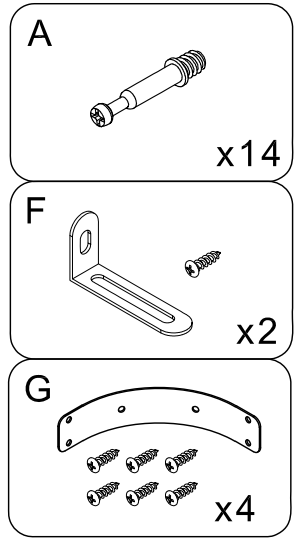

Hardware

 <p>Cam bolt</p>		 <p>Cam lock</p>		 <p>6 x 30mm Wood dowel</p>		 <p>Ø4 x 30mm</p>	
A	94+2pcs	B	94+2pcs	C	14+1pcs	D	44+1pcs
 <p>Ø3x12mm</p>		 <p>4x40mm 4x14mm</p>		 <p>Ø4x14mm</p>		 <p>Ø3x16mm Screw</p>	
E	80+2pcs	F	2pcs	G	4sets	H	8sets
 <p>Ø4x25mm</p>		 <p>300mm</p>		 <p>300mm</p>		 <p>300mm</p>	
I	10sets	CL	10pcs	CR	10pcs	DL	10pcs
 <p>300mm</p>							
DR	10pcs						

SPARE BAG

THE SPARE BAG INCLUDED EXTRA HARDWARE FOR DAMAGED OR MISSING SMALL HARDWARE WHILE YOU ARE ASSEMBLING

 <p>A</p>	 <p>C</p>	 <p>Arrow must face hole</p>	
Gently screw cam bolt into the threaded anchor	Insert the wood dowel halfway into hole		Screw the camlock firmly into locked position.

x4

3

another side

X2

4

5

⚠ Only 1pc No. ③ panel.

6

B

x10

10

11

12

13

14

15