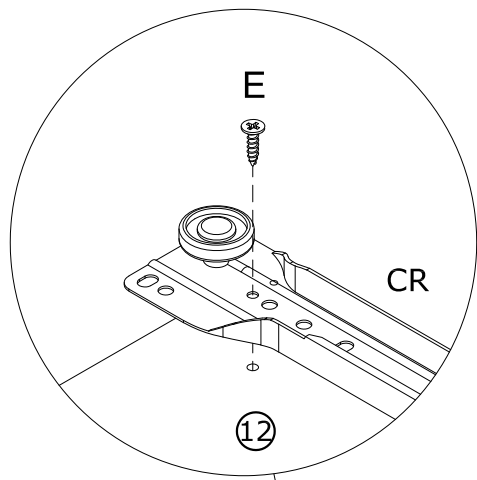

Hardware

 <p>Cam bolt</p>		 <p>Cam lock</p>		 <p>6 x 30mm Wood dowel</p>		 <p>Ø4 x 30mm</p>	
A	94+2pcs	B	94+2pcs	C	14+1pcs	D	44+1pcs
 <p>Ø3x12mm</p>		 <p>4x40mm 4x14mm</p>		 <p>Ø4x14mm</p>		 <p>Ø3x16mm Screw</p>	
E	80+2pcs	F	2pcs	G	4sets	H	8sets
 <p>Ø4x25mm</p>		 <p>300mm</p>		 <p>300mm</p>		 <p>300mm</p>	
I	10sets	CL	10pcs	CR	10pcs	DL	10pcs
 <p>300mm</p>							
DR	10pcs						

SPARE BAG

THE SPARE BAG INCLUDED EXTRA HARDWARE FOR DAMAGED OR MISSING SMALL HARDWARE WHILE YOU ARE ASSEMBLING

 <p>A</p>	 <p>C</p>	 <p>Arrow must face hole</p>	
Gently screw cam bolt into the threaded anchor	Insert the wood dowel halfway into hole		Screw the camlock firmly into locked position.

1

2

⚠ Only 1pc No. ③ panel.

E

x16

CL

x4

CR

x4

3

another side

X2

4

5

⚠ Only 1pc No. ③ panel.

6