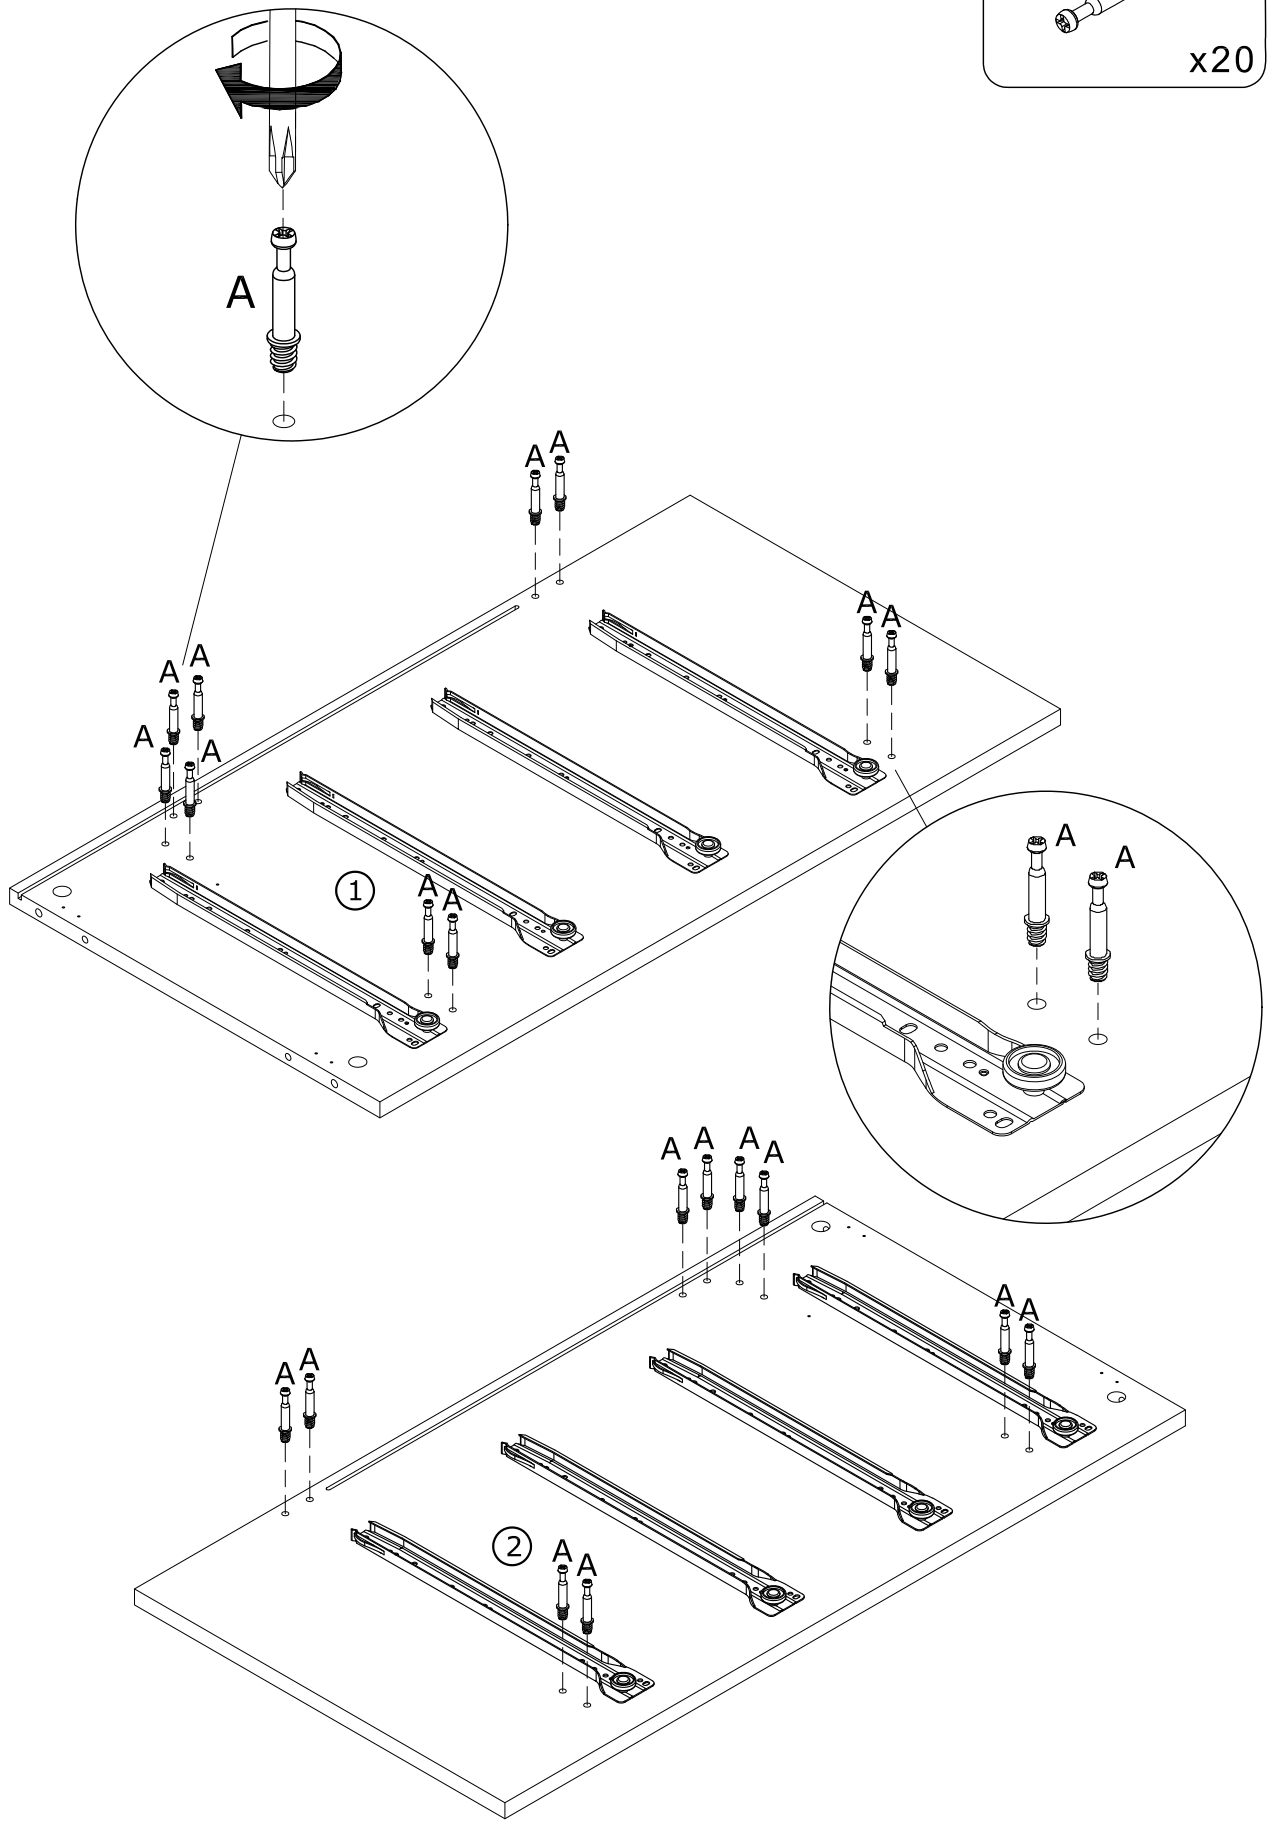

Hardware

 <p>Cam bolt</p>		 <p>Cam lock</p>		 <p>6 x 30mm Wood dowel</p>		 <p>Ø4 x 30mm</p>	
A	94+2pcs	B	94+2pcs	C	14+1pcs	D	44+1pcs
 <p>Ø3x12mm</p>		 <p>4x40mm 4x14mm</p>		 <p>Ø4x14mm</p>		 <p>Ø3x16mm Screw</p>	
E	80+2pcs	F	2pcs	G	4sets	H	8sets
 <p>Ø4x25mm</p>		 <p>300mm</p>		 <p>300mm</p>		 <p>300mm</p>	
I	10sets	CL	10pcs	CR	10pcs	DL	10pcs
 <p>300mm</p>							
DR	10pcs						

SPARE BAG

THE SPARE BAG INCLUDED EXTRA HARDWARE FOR DAMAGED OR MISSING SMALL HARDWARE WHILE YOU ARE ASSEMBLING

 <p>A</p>	 <p>C</p>	 <p>Arrow must face hole</p>	
Gently screw cam bolt into the threaded anchor	Insert the wood dowel halfway into hole		Screw the camlock firmly into locked position.

1

2

⚠ Only 1pc No. ③ panel.

E

x16

CL

x4

CR

x4

3

another side

X2

4

5

⚠ Only 1pc No. ③ panel.

6