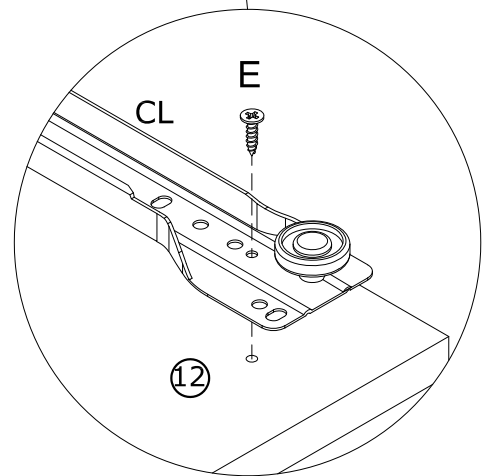

Hardware

 <p>Cam bolt</p>		 <p>Cam lock</p>		 <p>6 x 30mm Wood dowel</p>		 <p>Ø4 x 30mm</p>	
A	94+2pcs	B	94+2pcs	C	14+1pcs	D	44+1pcs
 <p>Ø3x12mm</p>		 <p>4x40mm 4x14mm</p>		 <p>Ø4x14mm</p>		 <p>Ø3x16mm Screw</p>	
E	80+2pcs	F	2pcs	G	4sets	H	8sets
 <p>Ø4x25mm</p>		 <p>300mm</p>		 <p>300mm</p>		 <p>300mm</p>	
I	10sets	CL	10pcs	CR	10pcs	DL	10pcs
 <p>300mm</p>							
DR	10pcs						

SPARE BAG

THE SPARE BAG INCLUDED EXTRA HARDWARE FOR DAMAGED OR MISSING SMALL HARDWARE WHILE YOU ARE ASSEMBLING

 <p>A</p>	 <p>C</p>	 <p>Arrow must face hole</p>	
Gently screw cam bolt into the threaded anchor	Insert the wood dowel halfway into hole		Screw the camlock firmly into locked position.

x4

3

another side

X2

4

5

⚠ Only 1pc No. ③ panel.

6