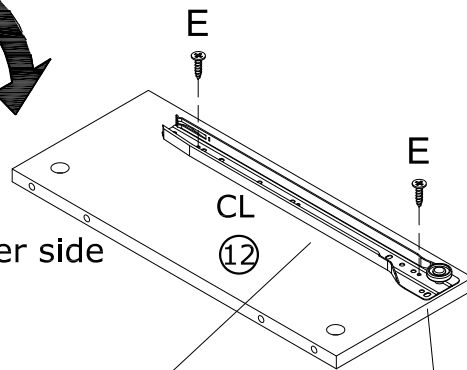

Hardware

 <p>Cam bolt</p>		 <p>Cam lock</p>		 <p>6 x 30mm Wood dowel</p>		 <p>Ø4 x 30mm</p>	
A	94+2pcs	B	94+2pcs	C	14+1pcs	D	44+1pcs
 <p>Ø3x12mm</p>		 <p>4x40mm 4x14mm</p>		 <p>Ø4x14mm</p>		 <p>Ø3x16mm Screw</p>	
E	80+2pcs	F	2pcs	G	4sets	H	8sets
 <p>Ø4x25mm</p>		 <p>300mm</p>		 <p>300mm</p>		 <p>300mm</p>	
I	10sets	CL	10pcs	CR	10pcs	DL	10pcs
 <p>300mm</p>							
DR	10pcs						

SPARE BAG

THE SPARE BAG INCLUDED EXTRA HARDWARE FOR DAMAGED OR MISSING SMALL HARDWARE WHILE YOU ARE ASSEMBLING

 <p>A</p>	 <p>C</p>	 <p>Arrow must face hole</p>	
Gently screw cam bolt into the threaded anchor	Insert the wood dowel halfway into hole		Screw the camlock firmly into locked position.

1

2

⚠ Only 1pc No. ③ panel.

E

x16

CL

x4

CR

x4

3

another side

X2

4

5

⚠ Only 1pc No. ③ panel.

6