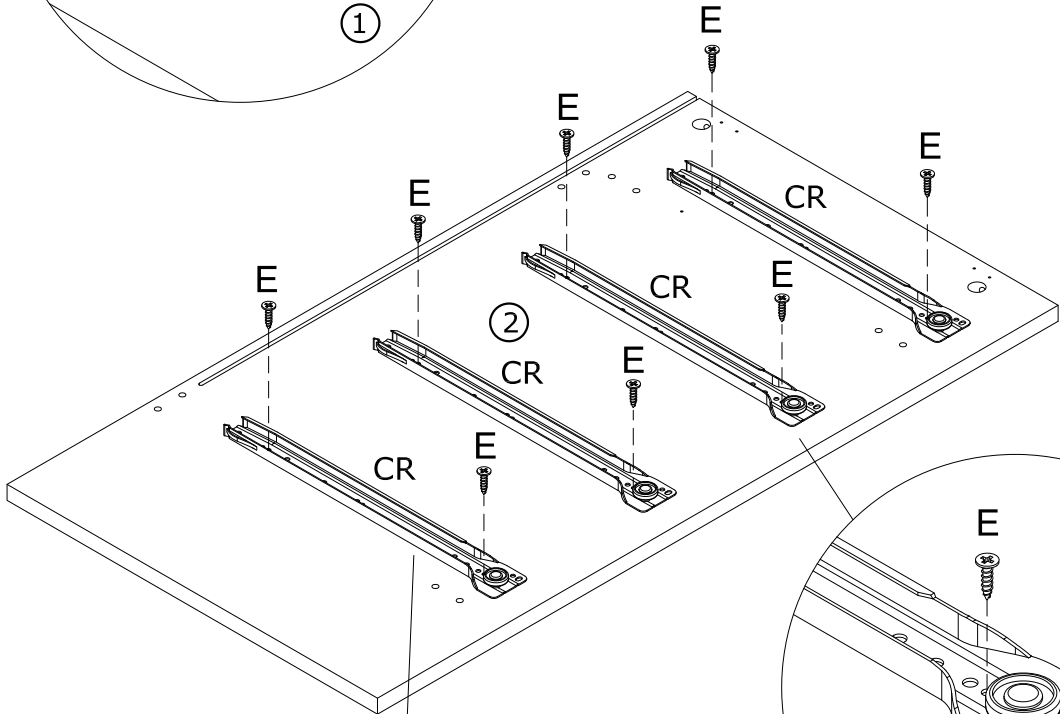

Installation instruction

x4

x6

Parts and Operation Elements

			
① 1pc	② 1pc	③ 1pc	④ 2pcs
			
⑤ 2pcs	⑥ 2pcs	⑦ 4pcs	⑧ 2pcs
			
⑨ 1pc	⑩ 1pc	⑪ 1pc	⑫ 2pcs
			
⑬ 4pcs	⑭ 10pcs	⑮ 10pcs	⑯ 4pcs
			
⑰ 6pcs	⑱ 6pcs	⑲ 1pc	⑳ 2pcs
			
㉑ 1pc	㉒ 3pcs	㉓ 3pcs	

Hardware

 <p>Cam bolt</p>		 <p>Cam lock</p>		 <p>6 x 30mm Wood dowel</p>		 <p>Ø4 x 30mm</p>	
A	94+2pcs	B	94+2pcs	C	14+1pcs	D	44+1pcs
 <p>Ø3x12mm</p>		 <p>4x40mm 4x14mm</p>		 <p>Ø4x14mm</p>		 <p>Ø3x16mm Screw</p>	
E	80+2pcs	F	2pcs	G	4sets	H	8sets
 <p>Ø4x25mm</p>		 <p>300mm</p>		 <p>300mm</p>		 <p>300mm</p>	
I	10sets	CL	10pcs	CR	10pcs	DL	10pcs
 <p>300mm</p>							
DR	10pcs						

SPARE BAG

THE SPARE BAG INCLUDED EXTRA HARDWARE FOR DAMAGED OR MISSING SMALL HARDWARE WHILE YOU ARE ASSEMBLING

 <p>A</p>	 <p>C</p>	 <p>Arrow must face hole</p>	
Gently screw cam bolt into the threaded anchor	Insert the wood dowel halfway into hole		Screw the camlock firmly into locked position.

1

2

⚠ Only 1pc No. ③ panel.

E

x16

CL

x4

CR