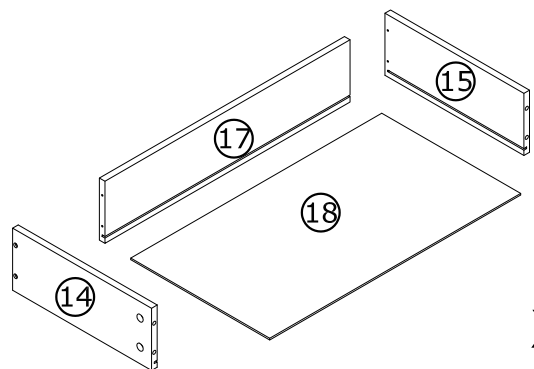

Installation instruction

x4

x6

Parts and Operation Elements

			
① 1pc	② 1pc	③ 1pc	④ 2pcs
			
⑤ 2pcs	⑥ 2pcs	⑦ 4pcs	⑧ 2pcs
			
⑨ 1pc	⑩ 1pc	⑪ 1pc	⑫ 2pcs
			
⑬ 4pcs	⑭ 10pcs	⑮ 10pcs	⑯ 4pcs
			
⑰ 6pcs	⑱ 6pcs	⑲ 1pc	⑳ 2pcs
			
㉑ 1pc	㉒ 3pcs	㉓ 3pcs	

Hardware

 <p>Cam bolt</p>		 <p>Cam lock</p>		 <p>6 x 30mm Wood dowel</p>		 <p>Ø4 x 30mm</p>	
A	94+2pcs	B	94+2pcs	C	14+1pcs	D	44+1pcs
 <p>Ø3x12mm</p>		 <p>4x40mm 4x14mm</p>		 <p>Ø4x14mm</p>		 <p>Ø3x16mm Screw</p>	
E	80+2pcs	F	2pcs	G	4sets	H	8sets
 <p>Ø4x25mm</p>		 <p>300mm</p>		 <p>300mm</p>		 <p>300mm</p>	
I	10sets	CL	10pcs	CR	10pcs	DL	10pcs
 <p>300mm</p>							
DR	10pcs						

SPARE BAG

THE SPARE BAG INCLUDED EXTRA HARDWARE FOR DAMAGED OR MISSING SMALL HARDWARE WHILE YOU ARE ASSEMBLING

 <p>A</p>	 <p>C</p>	 <p>Arrow must face hole</p>	
Gently screw cam bolt into the threaded anchor	Insert the wood dowel halfway into hole		Screw the camlock firmly into locked position.

x4

3

another side

X2

4

5

⚠ Only 1pc No. ③ panel.

6