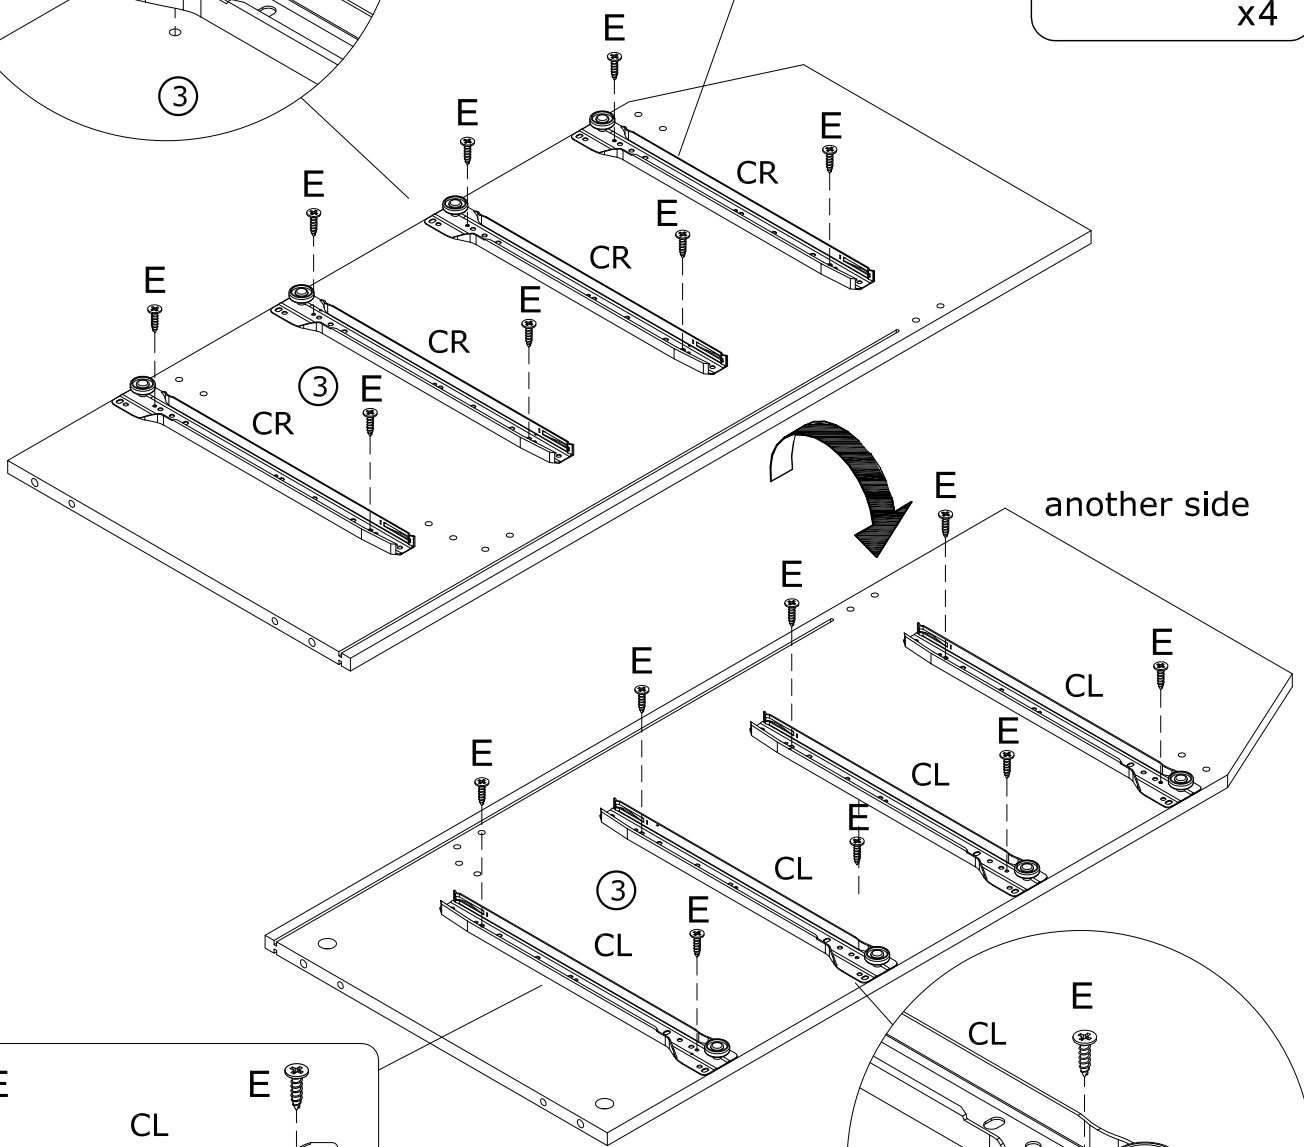

Hardware

 <p>Cam bolt</p>		 <p>Cam lock</p>		 <p>6 x 30mm Wood dowel</p>		 <p>Ø4 x 30mm</p>	
A	94+2pcs	B	94+2pcs	C	14+1pcs	D	44+1pcs
 <p>Ø3x12mm</p>		 <p>4x40mm 4x14mm</p>		 <p>Ø4x14mm</p>		 <p>Ø3x16mm Screw</p>	
E	80+2pcs	F	2pcs	G	4sets	H	8sets
 <p>Ø4x25mm</p>		 <p>300mm</p>		 <p>300mm</p>		 <p>300mm</p>	
I	10sets	CL	10pcs	CR	10pcs	DL	10pcs
 <p>300mm</p>							
DR	10pcs						

SPARE BAG

THE SPARE BAG INCLUDED EXTRA HARDWARE FOR DAMAGED OR MISSING SMALL HARDWARE WHILE YOU ARE ASSEMBLING

 <p>A</p>	 <p>C</p>	 <p>Arrow must face hole</p>	
Gently screw cam bolt into the threaded anchor	Insert the wood dowel halfway into hole		Screw the camlock firmly into locked position.

1

2

⚠ Only 1pc No. ③ panel.

E

x16

CL

x4

CR

x4

3

another side

X2

4

5

⚠ Only 1pc No. ③ panel.

6