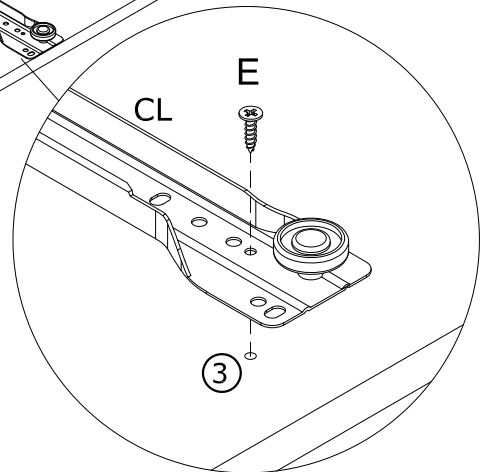

Hardware

 <p>Cam bolt</p>		 <p>Cam lock</p>		 <p>6 x 30mm Wood dowel</p>		 <p>Ø4 x 30mm</p>	
A	94+2pcs	B	94+2pcs	C	14+1pcs	D	44+1pcs
 <p>Ø3x12mm</p>		 <p>4x40mm 4x14mm</p>		 <p>Ø4x14mm</p>		 <p>Ø3x16mm Screw</p>	
E	80+2pcs	F	2pcs	G	4sets	H	8sets
 <p>Ø4x25mm</p>		 <p>300mm</p>		 <p>300mm</p>		 <p>300mm</p>	
I	10sets	CL	10pcs	CR	10pcs	DL	10pcs
 <p>300mm</p>							
DR	10pcs						

SPARE BAG

THE SPARE BAG INCLUDED EXTRA HARDWARE FOR DAMAGED OR MISSING SMALL HARDWARE WHILE YOU ARE ASSEMBLING

 <p>A</p>	 <p>C</p>	 <p>Arrow must face hole</p>	
Gently screw cam bolt into the threaded anchor	Insert the wood dowel halfway into hole		Screw the camlock firmly into locked position.

1

2

⚠ Only 1pc No. ③ panel.

E

x16

CL

x4

CR

x4

3

another side

X2

4

5

⚠ Only 1pc No. ③ panel.

6