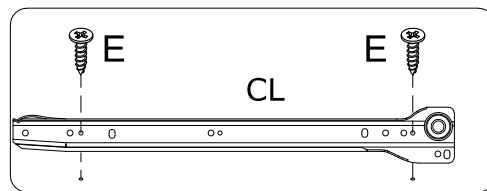

Hardware

 <p>Cam bolt</p>		 <p>Cam lock</p>		 <p>6 x 30mm Wood dowel</p>		 <p>Ø4 x 30mm</p>	
A	94+2pcs	B	94+2pcs	C	14+1pcs	D	44+1pcs
 <p>Ø3x12mm</p>		 <p>4x40mm 4x14mm</p>		 <p>Ø4x14mm</p>		 <p>Ø3x16mm Screw</p>	
E	80+2pcs	F	2pcs	G	4sets	H	8sets
 <p>Ø4x25mm</p>		 <p>300mm</p>		 <p>300mm</p>		 <p>300mm</p>	
I	10sets	CL	10pcs	CR	10pcs	DL	10pcs
 <p>300mm</p>							
DR	10pcs						

x4

3

another side

X2

4

5

⚠ Only 1pc No. ③ panel.

6