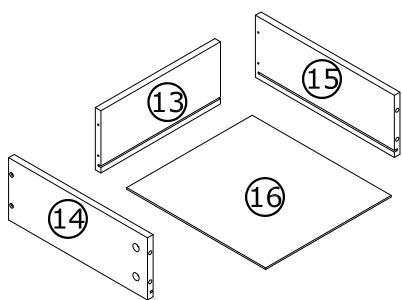

Installation instruction

x4

x6

Parts and Operation Elements

			
① 1pc	② 1pc	③ 1pc	④ 2pcs
			
⑤ 2pcs	⑥ 2pcs	⑦ 4pcs	⑧ 2pcs
			
⑨ 1pc	⑩ 1pc	⑪ 1pc	⑫ 2pcs
			
⑬ 4pcs	⑭ 10pcs	⑮ 10pcs	⑯ 4pcs
			
⑰ 6pcs	⑱ 6pcs	⑲ 1pc	⑳ 2pcs
			
㉑ 1pc	㉒ 3pcs	㉓ 3pcs	

Hardware

 <p>Cam bolt</p>		 <p>Cam lock</p>		 <p>6 x 30mm Wood dowel</p>		 <p>Ø4 x 30mm</p>	
A	94+2pcs	B	94+2pcs	C	14+1pcs	D	44+1pcs
 <p>Ø3x12mm</p>		 <p>4x40mm 4x14mm</p>		 <p>Ø4x14mm</p>		 <p>Ø3x16mm Screw</p>	
E	80+2pcs	F	2pcs	G	4sets	H	8sets
 <p>Ø4x25mm</p>		 <p>300mm</p>		 <p>300mm</p>		 <p>300mm</p>	
I	10sets	CL	10pcs	CR	10pcs	DL	10pcs
 <p>300mm</p>							
DR	10pcs						

SPARE BAG

THE SPARE BAG INCLUDED EXTRA HARDWARE FOR DAMAGED OR MISSING SMALL HARDWARE WHILE YOU ARE ASSEMBLING

 <p>A</p>	 <p>C</p>	 <p>Arrow must face hole</p>	
Gently screw cam bolt into the threaded anchor	Insert the wood dowel halfway into hole		Screw the camlock firmly into locked position.

x4

3

another side

X2

4

5

⚠ Only 1pc No. ③ panel.

6