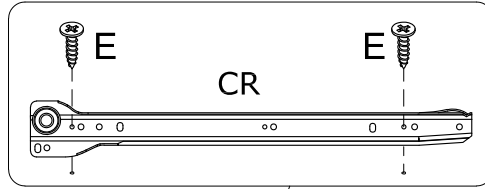

Hardware

 <p>Cam bolt</p>		 <p>Cam lock</p>		 <p>6 x 30mm Wood dowel</p>		 <p>Ø4 x 30mm</p>	
A	94+2pcs	B	94+2pcs	C	14+1pcs	D	44+1pcs
 <p>Ø3x12mm</p>		 <p>4x40mm 4x14mm</p>		 <p>Ø4x14mm</p>		 <p>Ø3x16mm Screw</p>	
E	80+2pcs	F	2pcs	G	4sets	H	8sets
 <p>Ø4x25mm</p>		 <p>300mm</p>		 <p>300mm</p>		 <p>300mm</p>	
I	10sets	CL	10pcs	CR	10pcs	DL	10pcs
 <p>300mm</p>							
DR	10pcs						

SPARE BAG

THE SPARE BAG INCLUDED EXTRA HARDWARE FOR DAMAGED OR MISSING SMALL HARDWARE WHILE YOU ARE ASSEMBLING

 <p>A</p>	 <p>C</p>	 <p>Arrow must face hole</p>	
Gently screw cam bolt into the threaded anchor	Insert the wood dowel halfway into hole		Screw the camlock firmly into locked position.

1

2

⚠ Only 1pc No. ③ panel.

E

x16

CL

x4

CR

x4

3

another side

X2

4

5

⚠ Only 1pc No. ③ panel.

6