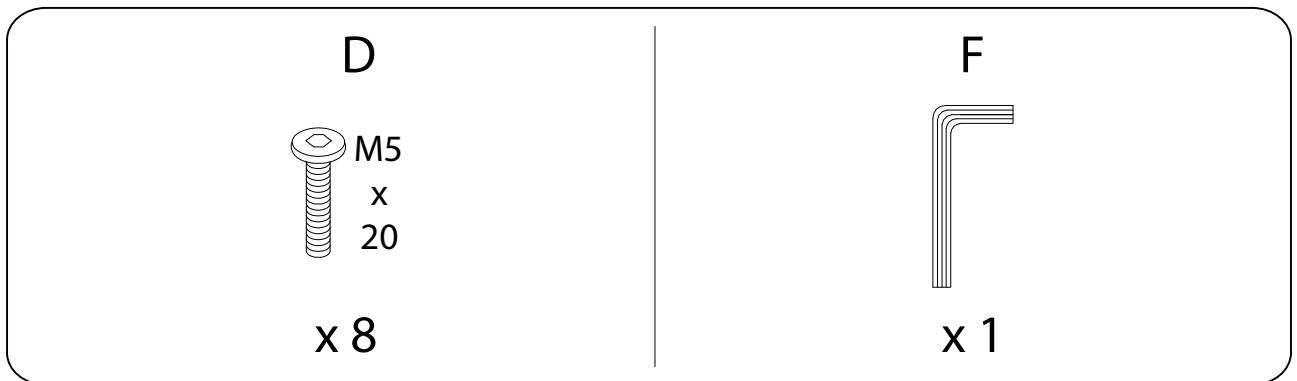

Diagram showing a warning symbol (triangle with exclamation mark) above a box containing an L-shaped bracket and a crossed-out power drill. To the right is a clock icon with the text "15'" below it.

Diagram showing a warning symbol (triangle with exclamation mark) above a box containing a rectangular block on a textured surface and a crossed-out block with a diagonal line. To the right is a person icon with the text "1" below it.