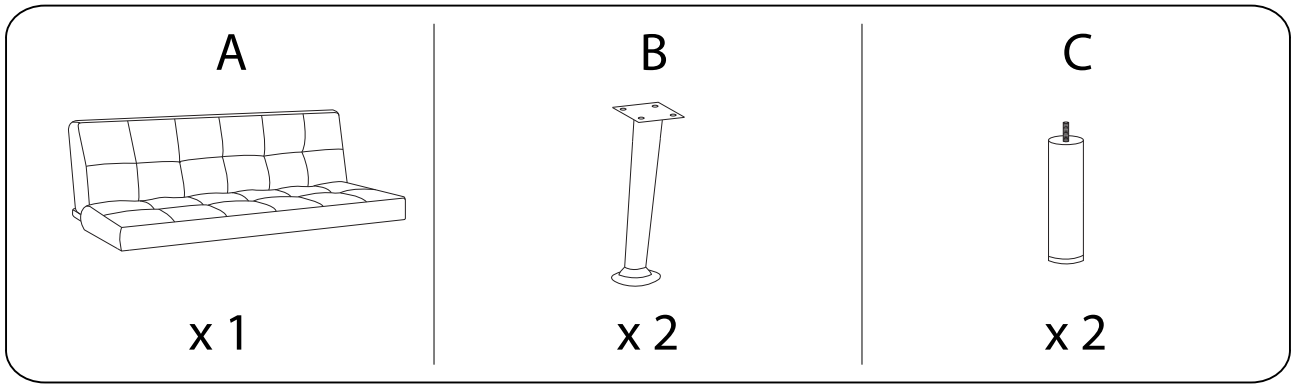

Diagram showing a warning symbol (triangle with exclamation mark) above a box containing an L-shaped bracket and a crossed-out power drill. To the right is a clock icon with the text "15'" below it.

Diagram showing a warning symbol (triangle with exclamation mark) above a box containing a rectangular block on a textured surface and a crossed-out block with a diagonal line. To the right is a person icon with the text "1" below it.