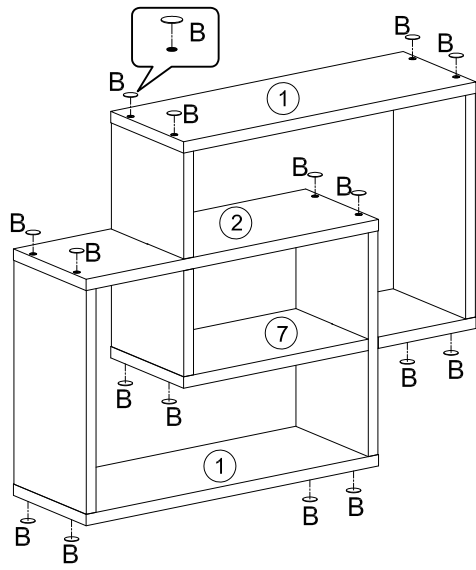

Display Wall Shelf

Assembly Instruction

Components	 45x16x1.5 ① x 2	 45x16x1.5 ② x 1	 29.5x16x1.5 ③ x 1
	 29.5x16x1.5 ④ x 1	 29.5x16x1.5 ⑤ x 1	 29.5x16x1.5 ⑥ x 1

Hardware	A	x 16	B	x 16	C	x 2	D	x 2
								
	Φ4x35mm		Φ15		Φ6x30mm		Φ4x40mm	

1

2

A	x 4
	
Φ4x35mm	

3

A	x 4
	
Φ4x35mm	

4

A	x 8
	
Φ4x35mm	

5

B	x 16
	
Φ20	

6

C	x 2
	
Φ6x30mm	

D	x 2
	
Φ4x40mm	

7

8

Max Loading: 10 kgs

MADE IN CHINA