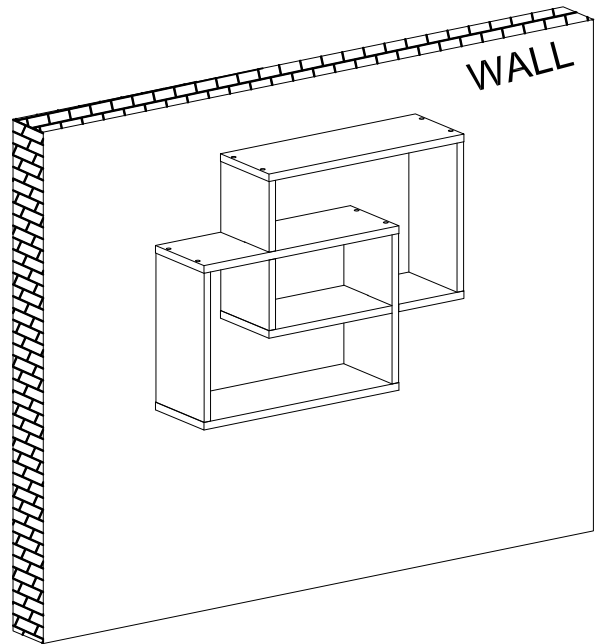

Display Wall Shelf

Assembly Instruction

Components	 45x16x1.5 ① x 2	 45x16x1.5 ② x 1	 29.5x16x1.5 ③ x 1
	 29.5x16x1.5 ④ x 1	 29.5x16x1.5 ⑤ x 1	 29.5x16x1.5 ⑥ x 1

Hardware	A	x 16	B	x 16	C	x 2	D	x 2
								
	Φ4x35mm		Φ15		Φ6x30mm		Φ4x40mm	

B	x 16
	
Φ20	

6

C	x 2
	
Φ6x30mm	

D	x 2
	
Φ4x40mm	

7

8

Max Loading: 10 kgs

MADE IN CHINA