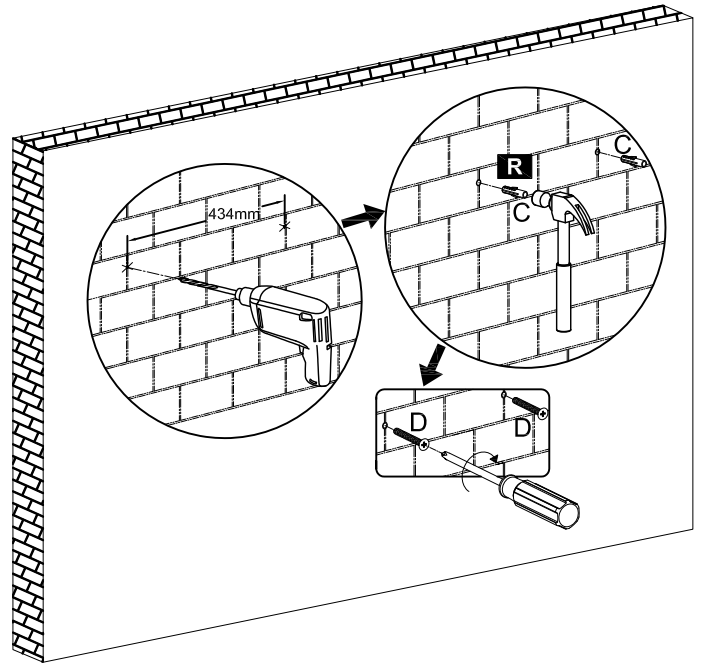

Display Wall Shelf

Assembly Instruction

Components	 45x16x1.5 ① x 2	 45x16x1.5 ② x 1	 29.5x16x1.5 ③ x 1
	 29.5x16x1.5 ④ x 1	 29.5x16x1.5 ⑤ x 1	 29.5x16x1.5 ⑥ x 1

Hardware	A	x 16	B	x 16	C	x 2	D	x 2
								
	Φ4x35mm		Φ15		Φ6x30mm		Φ4x40mm	

1

2

A	x 4
	
Φ4x35mm	

3

A	x 4
	
Φ4x35mm	

4

A	x 8
	
Φ4x35mm	

5

B	x 16
	
Φ20	

6

C	x 2
	
Φ6x30mm	

D	x 2
	
Φ4x40mm	

7

8

Max Loading: 10 kgs

MADE IN CHINA