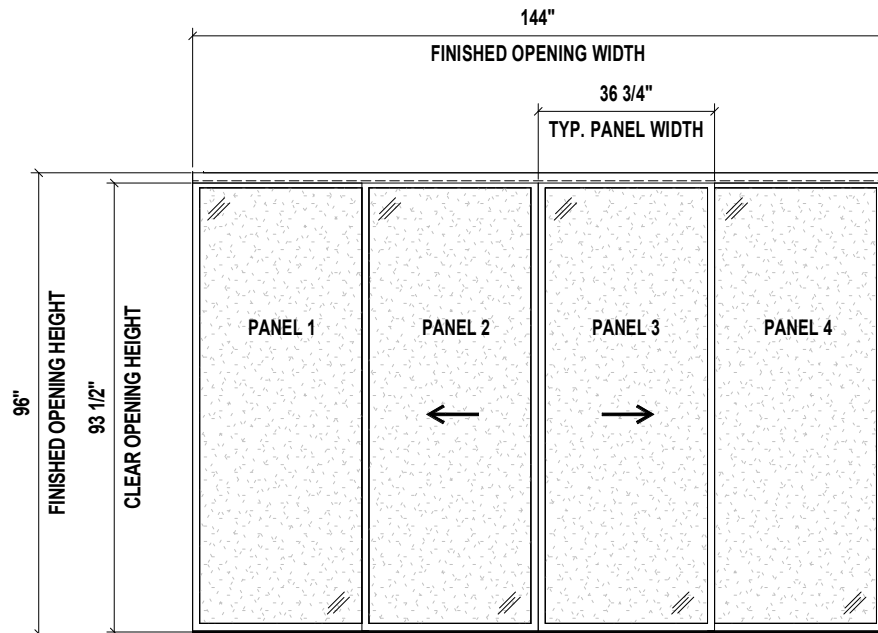

TOP VIEW

SIDE VIEW

FRONT VIEW

3D VIEW

Aluminum Frame
FTS Frame Size: 1 1/2"

- Finish:**
- Black - SD1496CF4BK
 - Charcoal - SD1496CF4CH
 - Silver - SD1496CF4SL
 - Walnut - SD1496CF4WH
 - Wenge - SD1496CF4WN
 - White - SD1496CF4WT