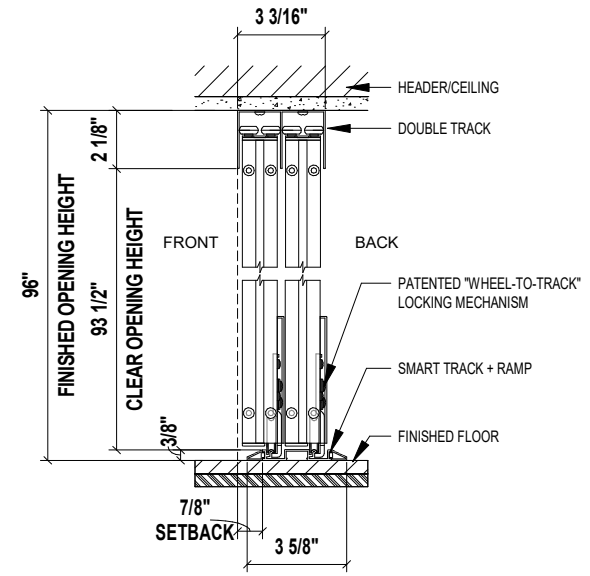

TOP VIEW

SIDE VIEW

FRONT VIEW

3D VIEW

Aluminum Frame
FTS Frame Size: 1 1/2"

- Finish:**
- Black - SD1496CF4BK
 - Charcoal - SD1496CF4CH
 - Silver - SD1496CF4SL
 - Walnut - SD1496CF4WH
 - Wenge - SD1496CF4WN
 - White - SD1496CF4WT