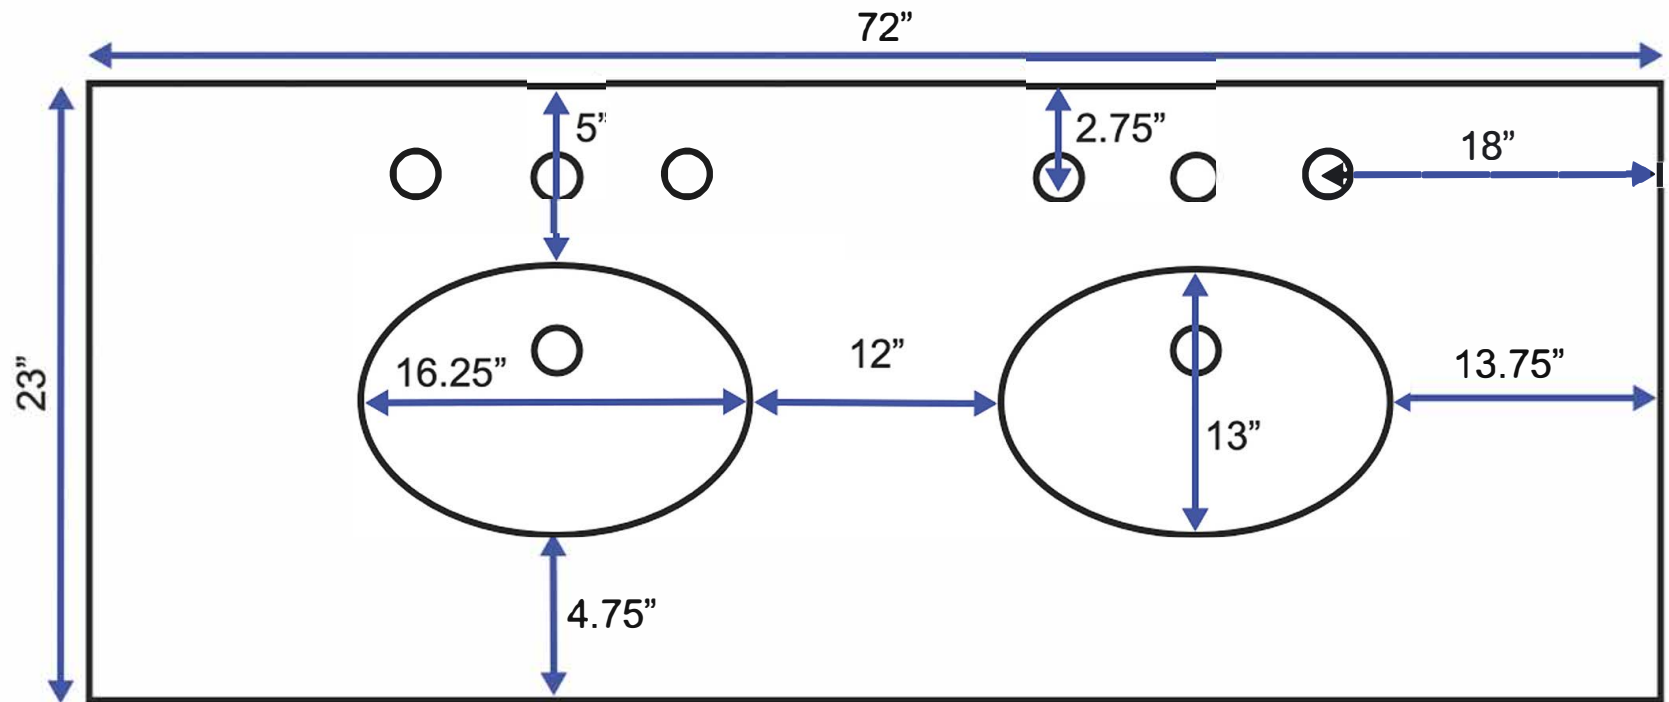

72-inch Double Vanity (Top View)

All measurements are approximate and rounded to the nearest quarter inch.
Please allow for a slight margin of error.