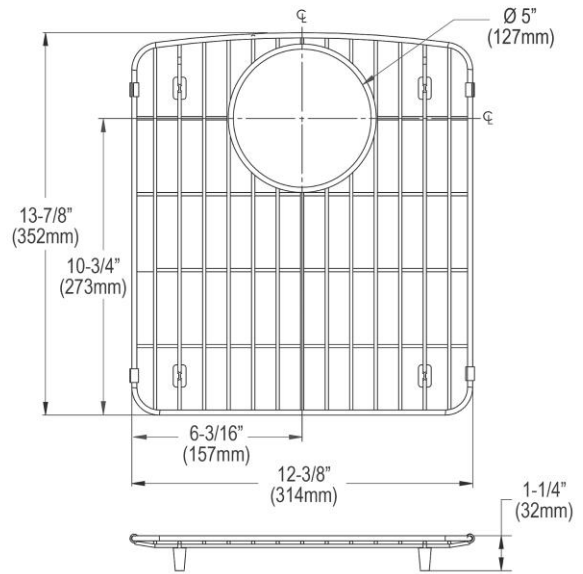

PART: _____ QTY: _____

PROJECT: _____

CONTACT: _____

DATE: _____

NOTES: _____

APPROVAL: _____

In keeping with our policy of continuing product improvement, Elkay reserves the right to change product specifications without notice. Please visit elkay.com for the most current version of Elkay product specification sheets. This specification describes an Elkay product with design, quality, and functional benefits to the user. When making a comparison of other producers' offerings, be certain these features are not overlooked.