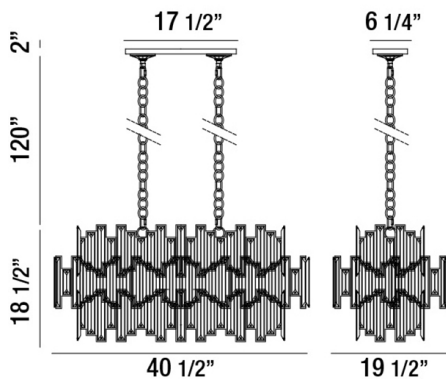

## Product Details

Finish	:	Chrome
Shade	:	Champagne Crystal
Length	:	40.5"
Width	:	19.5"
Height	:	18.5"
Est. Weight	:	107.8 lbs
Approval	:	cULus

## BULB DETAILS

No. of Bulbs	:	16
Bulb Type	:	B10
Bulb Voltage	:	120V
Bulb Wattage	:	60W
Bulb Socket	:	E12
Input Voltage	:	120V
Dimmable	:	Yes
Bulb Included	:	No

## TECHNICAL DETAILS

Hanging Support Type	:	Chain
Chain Length	:	120"
Power Wire Length	:	120"
Canopy Length	:	17.5"
Canopy Width	:	6.25"
Canopy Height	:	2"