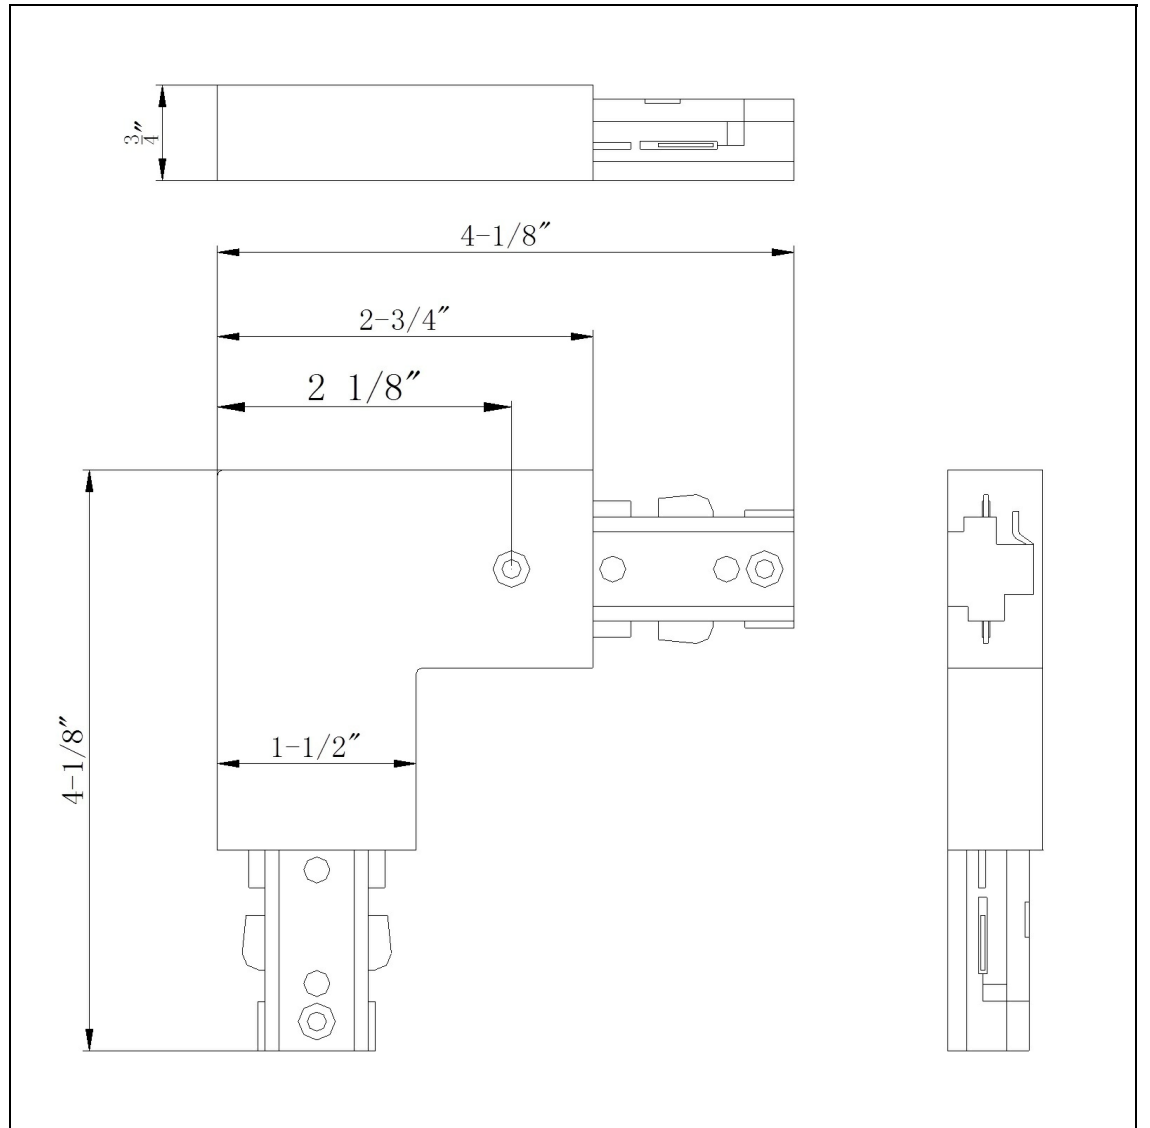

Product No. **HT-275-RU**

Description

L CONNECTOR IN RUST
 Durable Plastic Construction
 Ships in One Carton
 No Assembly Required
 Compatible with "H" Type Three Wire Single
 Circuit Track
 2 3/4 " Each Way
 "L" Connector
 0.8" Height L Connector in Rust

Technical Specifications

UPC	020193067284
Wattage	N/A
Lumen	N/A
Switch Type	Track
Bulb Base	N/A
Number of Lights	N/A
Color	Rust
Base Color	Rust

Carton 1 Dimensions	7.00 x 16.00 x 30.80
Carton 2 Dimensions	0.00 x 0.00 x 30.80
Package Dimensions	L: 30.80 W: 16.00 H: 7.00