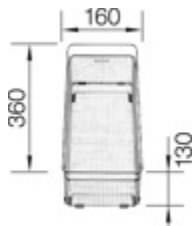

Colander
BL223297

BLANCO UK Limited

Tel: 01923 635200

Fax: 0800 0911608