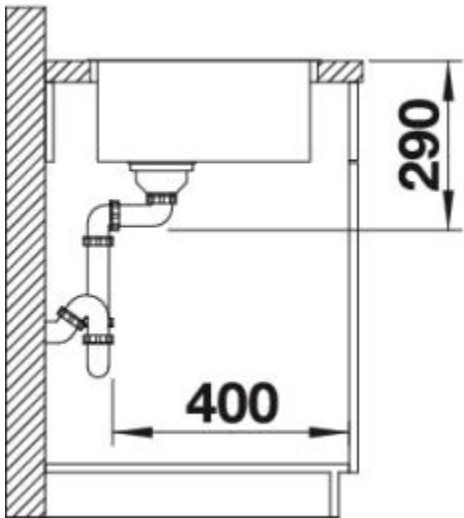

Surfaces

Stainless steel
18/10

Stainless steel 18/10

Item No. BL467002

Details

Top View

Side View

Front View

Scope of supply

waste and overflow fitting with space-saving pipe, 3 1/2" basket strainer, fixing kit (sealing not included)

Design tips

Cabinet Width: 45 cm

Bowl depth: 190 mm

Cut out size: 430 x 430 x 15R