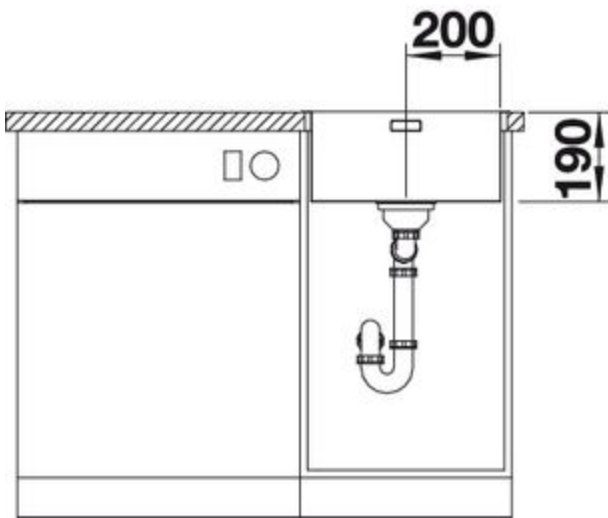

Surfaces

Stainless steel
18/10

Stainless steel 18/10

Item No. BL467002

Details

Top View

Side View

Front View

Scope of supply

waste and overflow fitting with space-saving pipe, 3 1/2" basket strainer, fixing kit (sealing not included)

Design tips

Cabinet Width: 45 cm

Bowl depth: 190 mm

Cut out size: 430 x 430 x 15R