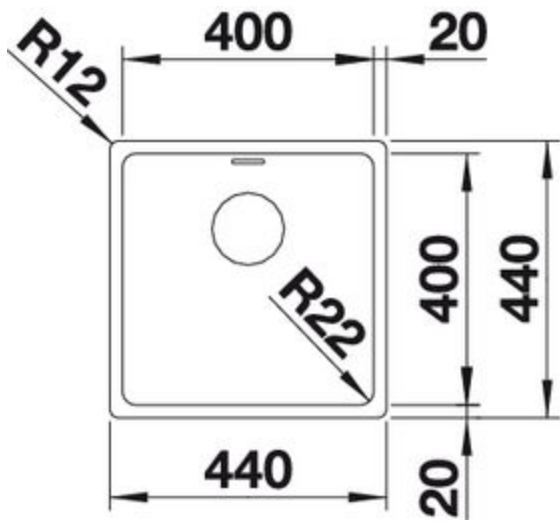

Surfaces

Stainless steel
18/10

Stainless steel 18/10

Item No. BL467002

Details

Top View

Side View

Front View

Scope of supply

waste and overflow fitting with space-saving pipe, 3 1/2" basket strainer, fixing kit (sealing not included)

Design tips

Cabinet Width: 45 cm

Bowl depth: 190 mm

Cut out size: 430 x 430 x 15R