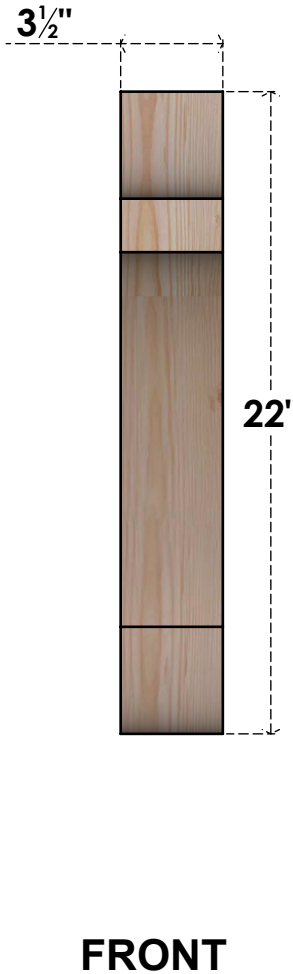

# BRC04X14X22OLY00SDF

3 1/2"W X 14"D X 22"H OLYMPIC SMOOTH BRACE, DOUGLAS FIR

EKENA MILLWORK  
 2300 WEST MAIN ST.  
 CLARKSVILLE, TX 75426  
 TOLL FREE: 866-607-0453  
 WWW.EKENAMILLWORK.COM

### NOTES

1. INSTALLATION TO BE COMPLETED IN ACCORDANCE WITH MANUFACTURER'S SPECIFICATIONS.
2. DRAWING MAY NOT BE TO SCALE
3. THIS DRAWING IS INTENDED FOR DESIGN AND PLANNING PURPOSES ONLY.
4. ALL INFORMATION CONTAINED HEREIN WAS CURRENT AT THE TIME OF DEVELOPMENT BUT MUST BE REVIEWED AND APPROVED BY THE PRODUCT MANUFACTURER TO BE CONSIDERED ACCURATE.
5. PRODUCTS ARE NOT KILN DRIED. THIS ITEM IS UNIQUE AND WILL CONTAIN THE NATURAL VARIATIONS THAT THE WOOD SPECIES OFFERS. THIS MAY RESULT IN VARIATIONS UP TO 1/4"