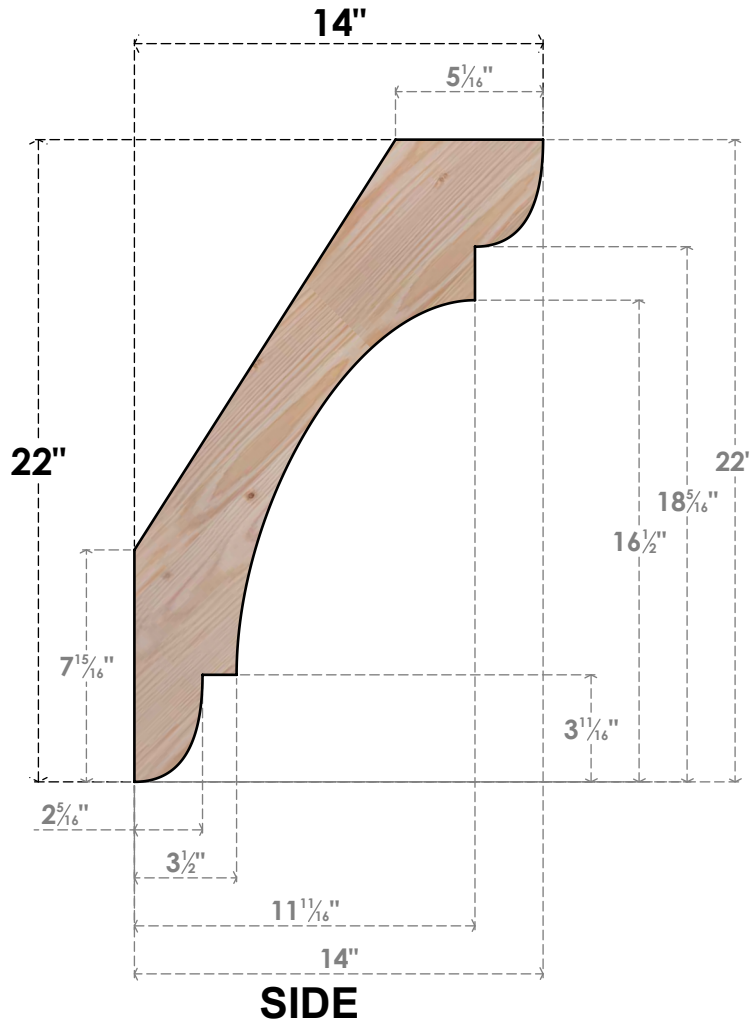

# BRC04X14X22OLY00SDF

3 1/2"W X 14"D X 22"H OLYMPIC SMOOTH BRACE, DOUGLAS FIR

EKENA MILLWORK  
 2300 WEST MAIN ST.  
 CLARKSVILLE, TX 75426  
 TOLL FREE: 866-607-0453  
 WWW.EKENAMILLWORK.COM

### NOTES

1. INSTALLATION TO BE COMPLETED IN ACCORDANCE WITH MANUFACTURER'S SPECIFICATIONS.
2. DRAWING MAY NOT BE TO SCALE
3. THIS DRAWING IS INTENDED FOR DESIGN AND PLANNING PURPOSES ONLY.
4. ALL INFORMATION CONTAINED HEREIN WAS CURRENT AT THE TIME OF DEVELOPMENT BUT MUST BE REVIEWED AND APPROVED BY THE PRODUCT MANUFACTURER TO BE CONSIDERED ACCURATE.
5. PRODUCTS ARE NOT KILN DRIED. THIS ITEM IS UNIQUE AND WILL CONTAIN THE NATURAL VARIATIONS THAT THE WOOD SPECIES OFFERS. THIS MAY RESULT IN VARIATIONS UP TO 1/4"