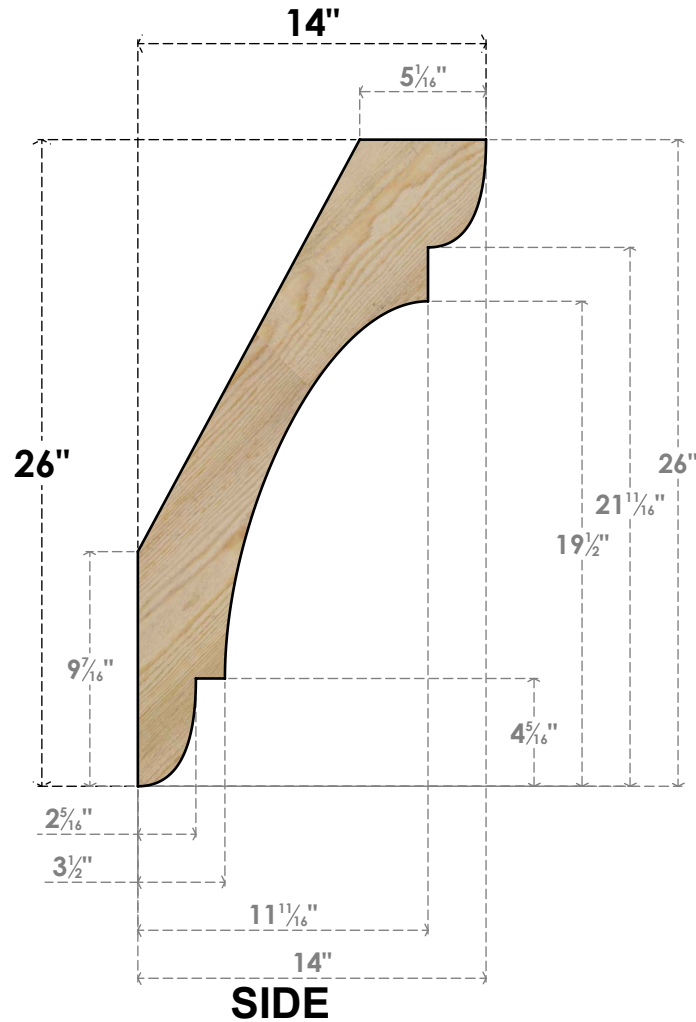

BRC06X14X26OLY00RDF

6"W X 14"D X 26"H OLYMPIC ROUGH SAWN BRACE, DOUGLAS FIR

EKENA MILLWORK
 2300 WEST MAIN ST.
 CLARKSVILLE, TX 75426
 TOLL FREE: 866-607-0453
 WWW.EKENAMILLWORK.COM

NOTES

1. INSTALLATION TO BE COMPLETED IN ACCORDANCE WITH MANUFACTURER'S SPECIFICATIONS.
2. DRAWING MAY NOT BE TO SCALE
3. THIS DRAWING IS INTENDED FOR DESIGN AND PLANNING PURPOSES ONLY.
4. ALL INFORMATION CONTAINED HEREIN WAS CURRENT AT THE TIME OF DEVELOPMENT BUT MUST BE REVIEWED AND APPROVED BY THE PRODUCT MANUFACTURER TO BE CONSIDERED ACCURATE.
5. PRODUCTS ARE NOT KILN DRIED. THIS ITEM IS UNIQUE AND WILL CONTAIN THE NATURAL VARIATIONS THAT THE WOOD SPECIES OFFERS. THIS MAY RESULT IN VARIATIONS UP TO 1/4"