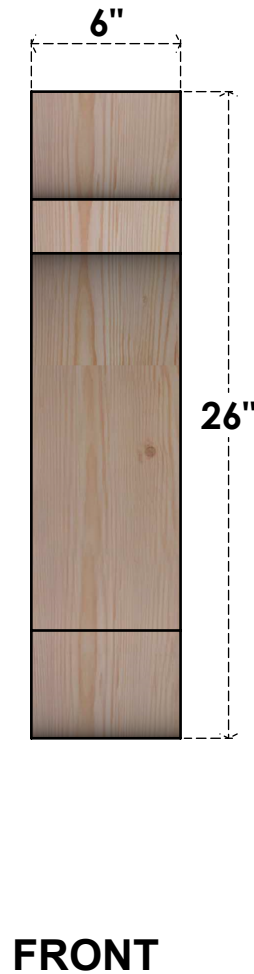

BRC06X14X26OLY00RDF

6"W X 14"D X 26"H OLYMPIC ROUGH SAWN BRACE, DOUGLAS FIR

EKENA MILLWORK
 2300 WEST MAIN ST.
 CLARKSVILLE, TX 75426
 TOLL FREE: 866-607-0453
 WWW.EKENAMILLWORK.COM

NOTES

1. INSTALLATION TO BE COMPLETED IN ACCORDANCE WITH MANUFACTURER'S SPECIFICATIONS.
2. DRAWING MAY NOT BE TO SCALE
3. THIS DRAWING IS INTENDED FOR DESIGN AND PLANNING PURPOSES ONLY.
4. ALL INFORMATION CONTAINED HEREIN WAS CURRENT AT THE TIME OF DEVELOPMENT BUT MUST BE REVIEWED AND APPROVED BY THE PRODUCT MANUFACTURER TO BE CONSIDERED ACCURATE.
5. PRODUCTS ARE NOT KILN DRIED. THIS ITEM IS UNIQUE AND WILL CONTAIN THE NATURAL VARIATIONS THAT THE WOOD SPECIES OFFERS. THIS MAY RESULT IN VARIATIONS UP TO 1/4"