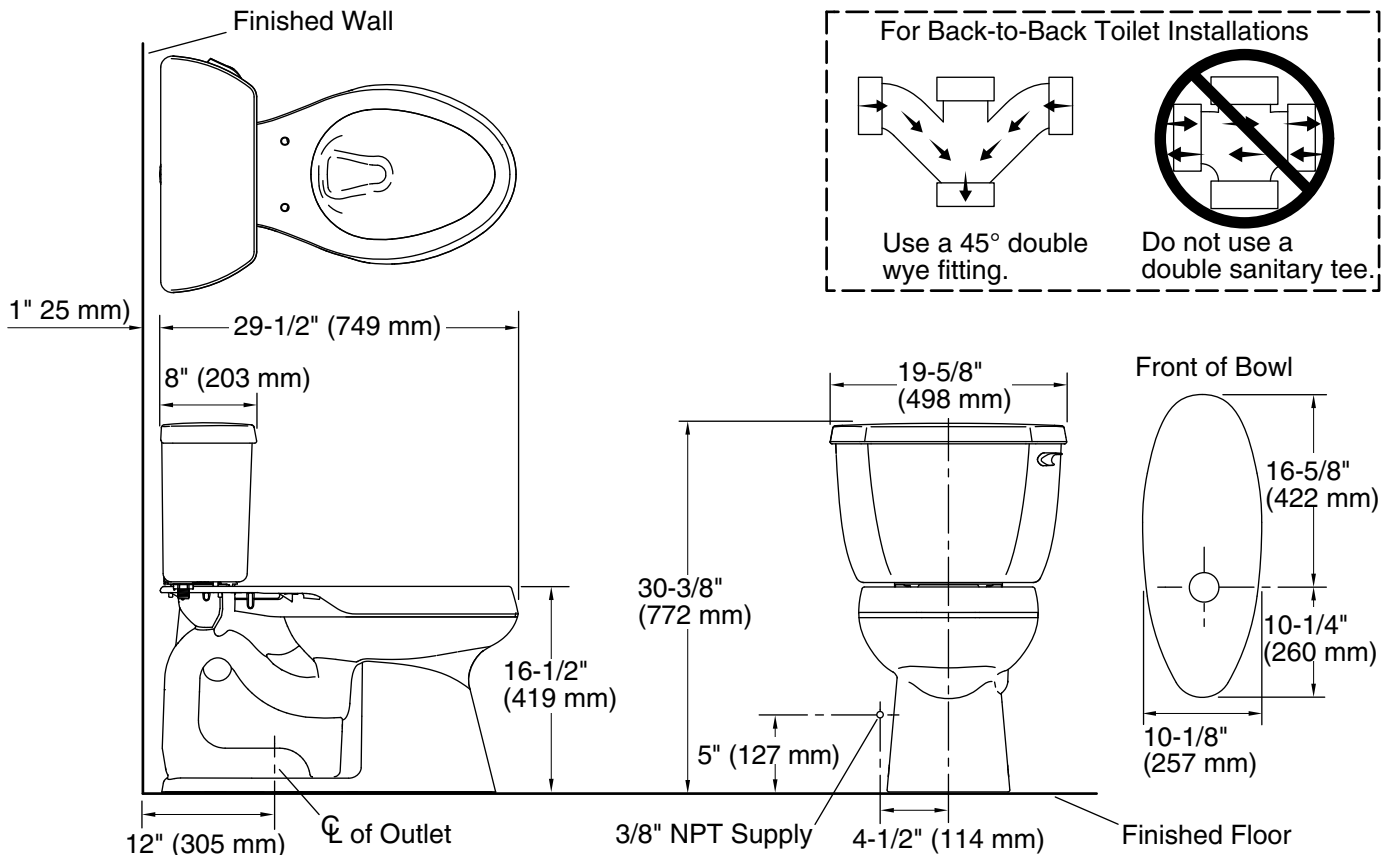

Highline® Classic Comfort Height®

Two-piece elongated 1.28 gpf chair height toilet
K-3658-RA

Features

- Two-piece design.
- Elongated bowl offers added room and comfort.
- Comfort Height® feature offers chair-height seating that makes sitting down and standing up easier for most adults.
- 1.28 gpf (4.8 lpf).
- Right-hand Polished Chrome trip lever.
- Combination consists of the K-4436 tank and the K-4199 bowl.

Installation

- Seat sold separately.
- Standard 12" (305 mm) rough-in.
- Three-bolt quick-connect installation.

Water Conservation & Rebates

- Eligible for consumer rebates in some municipalities.

Recommended Products/Accessories

Highline® Classic Comfort Height®

Two-piece elongated 1.28 gpf chair height toilet

K-3658-RA

Technical Information

All product dimensions are nominal.

Toilet type:	Floor-mount
Waste Outlet:	Floor
Bowl shape:	Elongated
Flush type:	Class Five®
Trap passageway:	2-1/8" (54 mm)
Water Consumption	
Full:	1.28 gpf (4.8 lpf)
Water surface size:	11-3/8" x 8" (289 mm x 203 mm)
Rim to water surface:	5-3/8" (137 mm)
Rough-in:	12" (305 mm)
Seat-mounting holes:	5-1/2" (140 mm)

Notes

- Install this product according to the installation instructions.
- For back-to-back toilet installations: Use only a 45° double wye fitting.
- ADA, OBC, CSA B651 compliant when installed to the specific requirements of these regulations.
- Plumbing codes may require elongated toilets and elongated, open-front seats in public bathrooms.
- Accessibility standards may require controls to be located on the open side of the toilet.