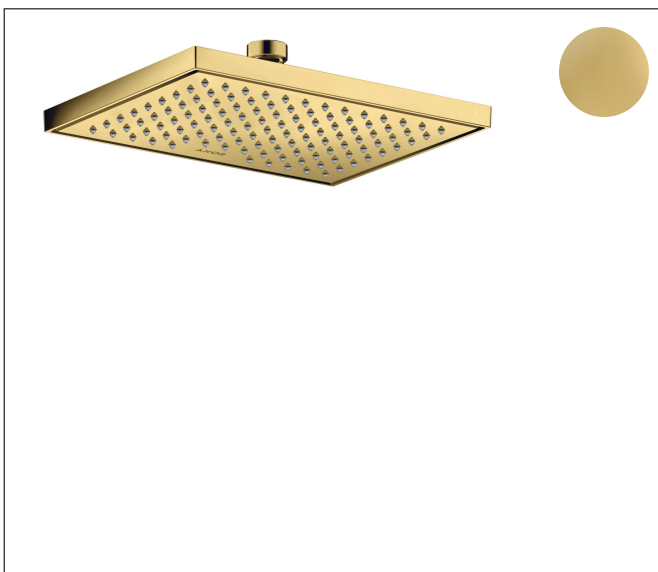

Brand AXOR
 Art. Name **AXOR ShowerSolutions** Showerhead 245/185 1-Jet, 1.75 GPM
 Art. Nr. 35371991
 Surface polished gold optic
 Pos. 1

Product Picture

Features

- Shower head size: 245 x 185 mm
- Spray modes: Rain
- Spray face finish: Fully-finished matching spray face
- Flow: 1.75 GPM (6.6 L/Min)
- Showerhead removable for cleaning

Drawing

Technology

Spray Types