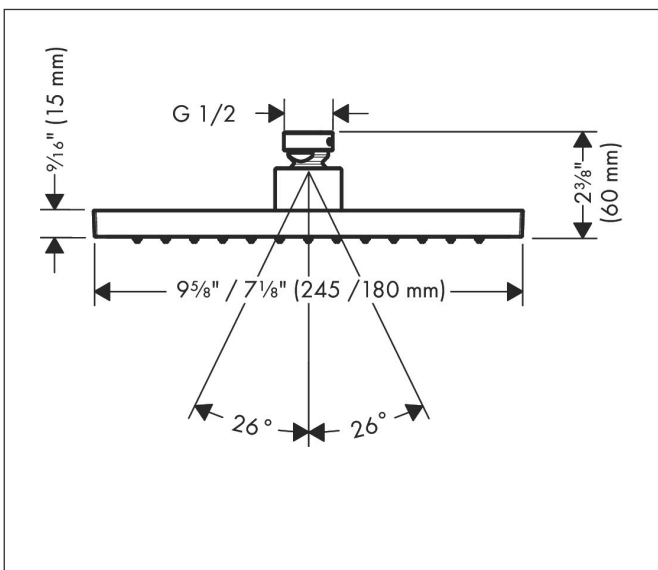

Brand AXOR
 Art. Name **AXOR ShowerSolutions** Showerhead 245/185 1-Jet, 1.75 GPM
 Art. Nr. 35371991
 Surface polished gold optic
 Pos. 1

Product Picture

Features

- Shower head size: 245 x 185 mm
- Spray modes: Rain
- Spray face finish: Fully-finished matching spray face
- Flow: 1.75 GPM (6.6 L/Min)
- Showerhead removable for cleaning

Drawing

Technology

Spray Types