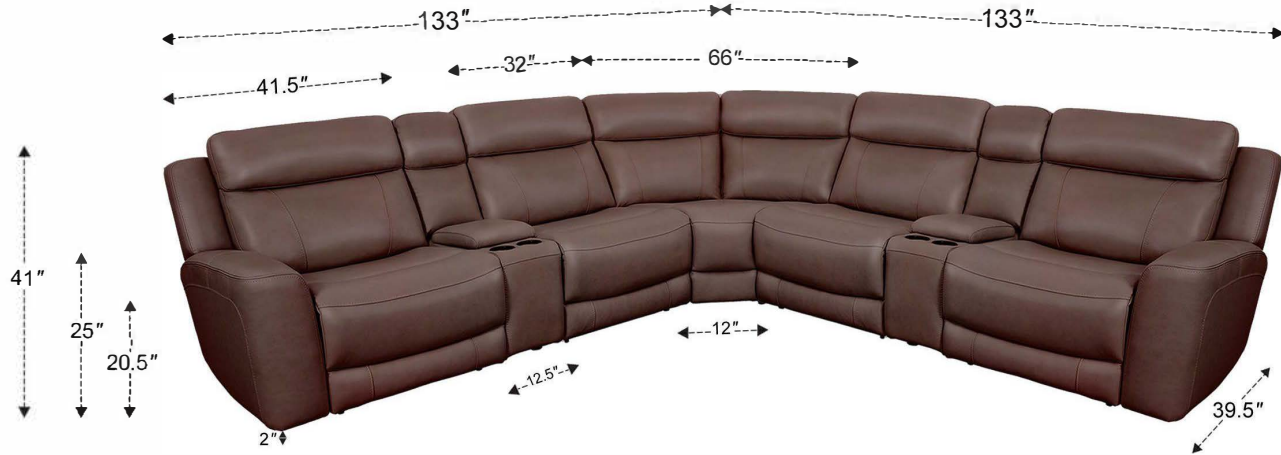

Dimensions

7pc Package

Overall Dimensions	133" x 133" x 41"	Seat Width	31"
Overall Width	133"	Seat Depth	22.5"
Overall Depth	133"	Seat Height	20.5"
Overall Height	41"	Arm Width	9.5"
Overall Weight	555.7 lbs.	Arm Depth	23"
Fully Reclined	64"	Arm Height	25"
Distance from Wall	18"	Back Height	23.5"
Back of Seat to end of Chaise	41.5"	Back Depth	12"
Leg Height (Distance from Foot Rest to Floor in Full Recline)	22"	Headrest Extended from Back	7"
Head Height (Distance from Headrest to Floor in Full Recline)	31.5"	Console Storage area Inside	11" x 12" x 6"