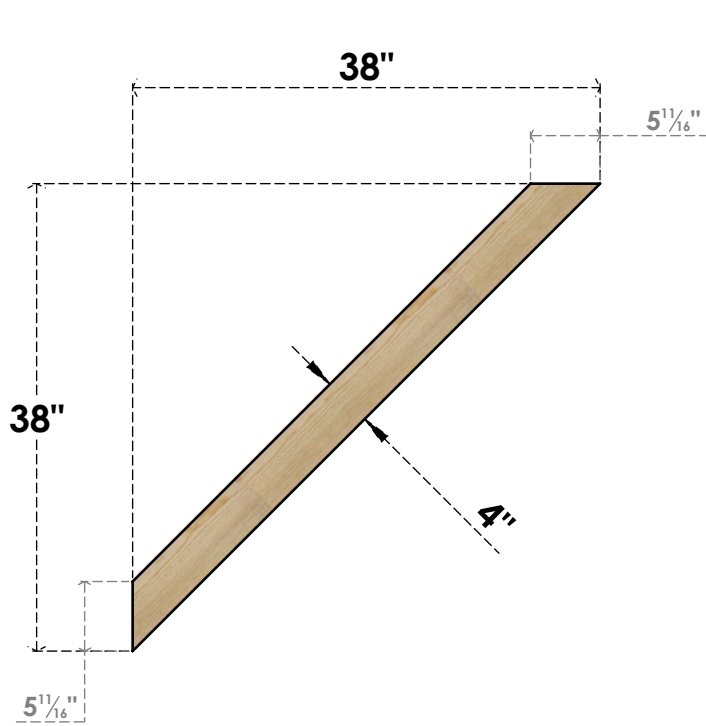

BRC04X38X38TRA00RDF

4"W X 38"D X 38"H TRADITIONAL ROUGH SAWN BRACE, DOUGLAS FIR

SIDE

FRONT

EKENA MILLWORK
 2300 WEST MAIN ST.
 CLARKSVILLE, TX 75426
 TOLL FREE: 866-607-0453
 WWW.EKENAMILLWORK.COM

NOTES

1. INSTALLATION TO BE COMPLETED IN ACCORDANCE WITH MANUFACTURER'S SPECIFICATIONS.
2. DRAWING MAY NOT BE TO SCALE
3. THIS DRAWING IS INTENDED FOR DESIGN AND PLANNING PURPOSES ONLY.
4. ALL INFORMATION CONTAINED HEREIN WAS CURRENT AT THE TIME OF DEVELOPMENT BUT MUST BE REVIEWED AND APPROVED BY THE PRODUCT MANUFACTURER TO BE CONSIDERED ACCURATE.
5. PRODUCTS ARE NOT KILN DRIED. THIS ITEM IS UNIQUE AND WILL CONTAIN THE NATURAL VARIATIONS THAT THE WOOD SPECIES OFFERS. THIS MAY RESULT IN VARIATIONS UP TO 1/4"