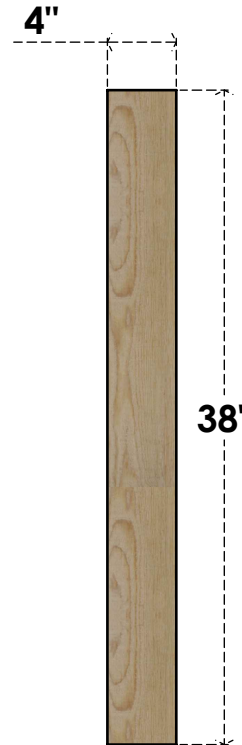

BRC04X38X38TRA00RDF

4"W X 38"D X 38"H TRADITIONAL ROUGH SAWN BRACE, DOUGLAS FIR

SIDE

FRONT

EKENA MILLWORK
 2300 WEST MAIN ST.
 CLARKSVILLE, TX 75426
 TOLL FREE: 866-607-0453
 WWW.EKENAMILLWORK.COM

NOTES

1. INSTALLATION TO BE COMPLETED IN ACCORDANCE WITH MANUFACTURER'S SPECIFICATIONS.
2. DRAWING MAY NOT BE TO SCALE
3. THIS DRAWING IS INTENDED FOR DESIGN AND PLANNING PURPOSES ONLY.
4. ALL INFORMATION CONTAINED HEREIN WAS CURRENT AT THE TIME OF DEVELOPMENT BUT MUST BE REVIEWED AND APPROVED BY THE PRODUCT MANUFACTURER TO BE CONSIDERED ACCURATE.
5. PRODUCTS ARE NOT KILN DRIED. THIS ITEM IS UNIQUE AND WILL CONTAIN THE NATURAL VARIATIONS THAT THE WOOD SPECIES OFFERS. THIS MAY RESULT IN VARIATIONS UP TO 1/4"