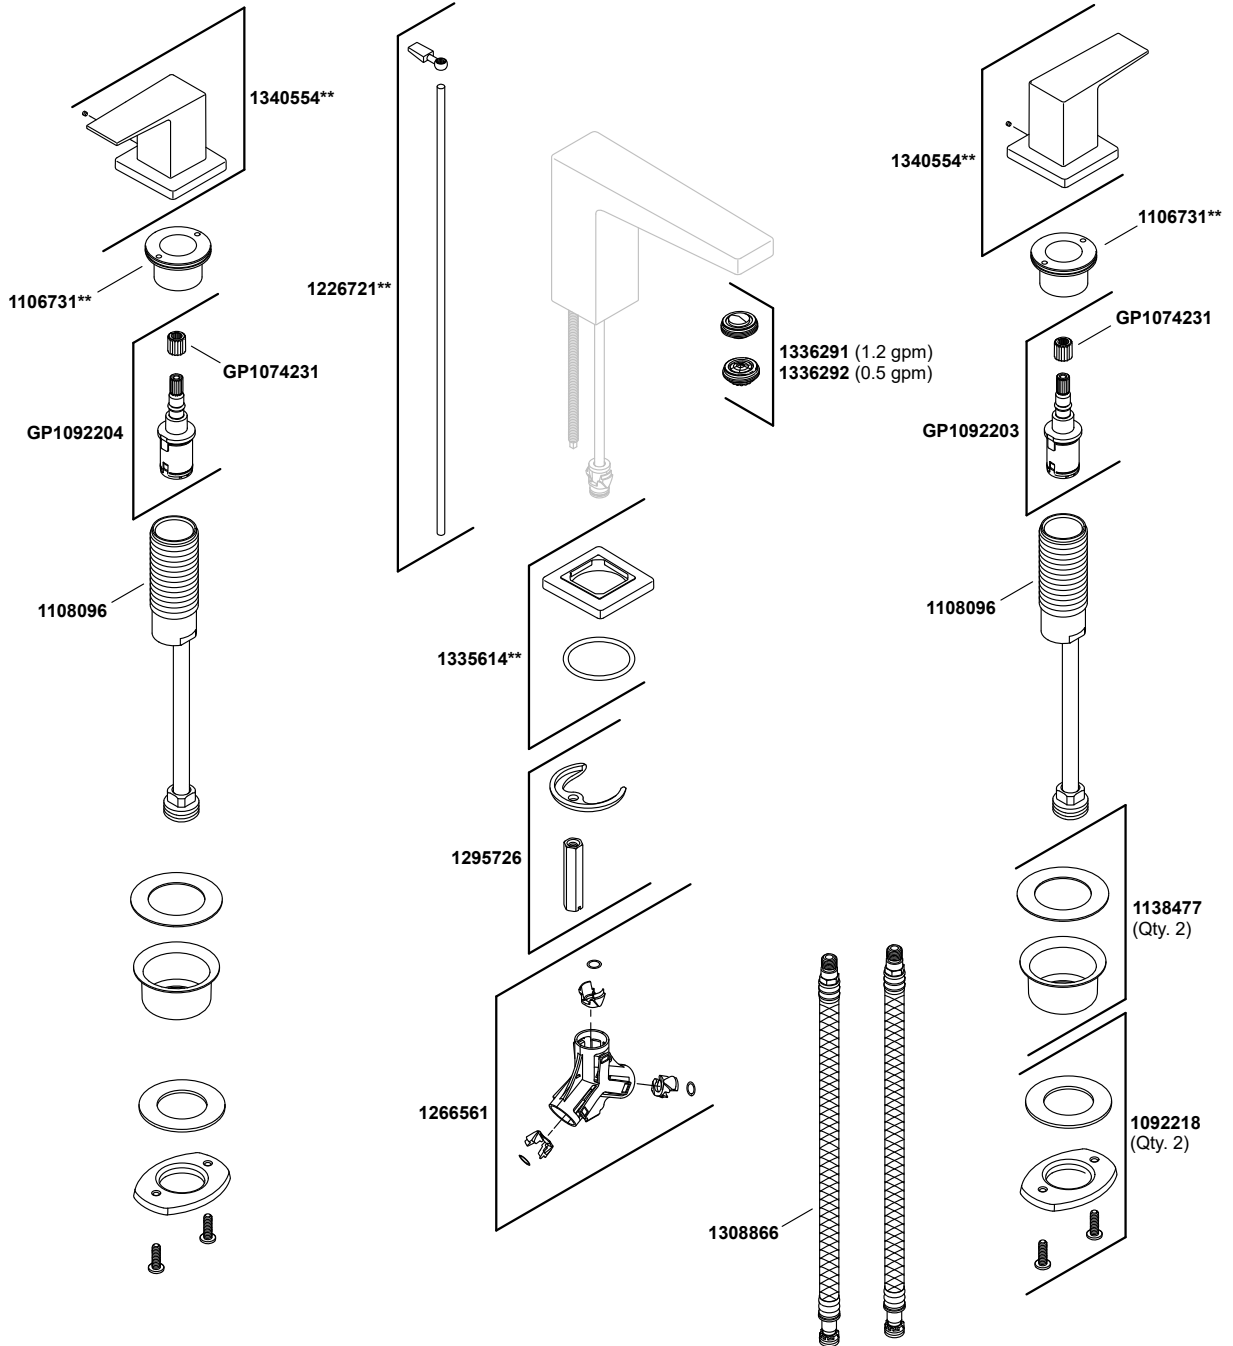

Honesty®

0.5 gpm widespread bathroom sink faucet
K-24857-4-CP

1365878-8-A

©2018 Kohler Co.